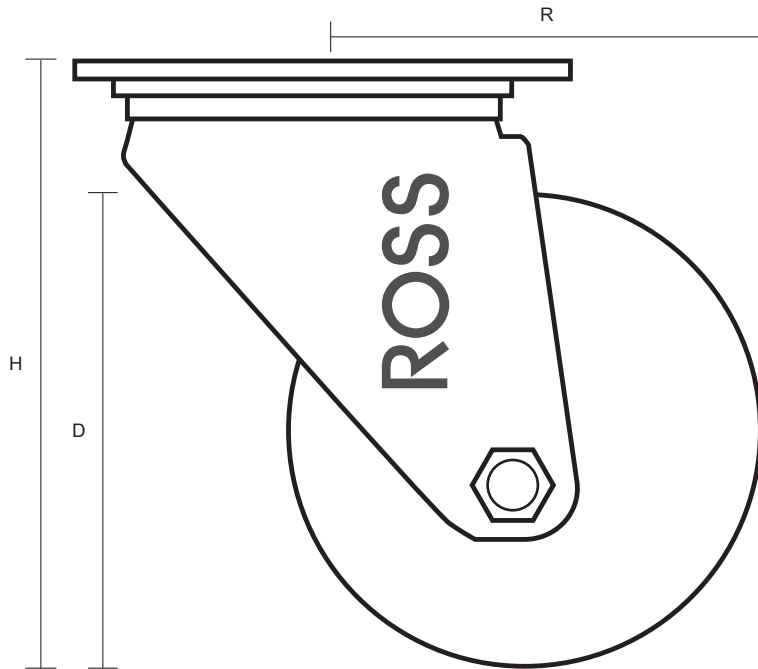

# 160-3360-ASR (160mm Swivel Castor Anti-Static Rubber Wheel)

Castor Dimensions - Key		
D	Wheel Diameter (mm)	160mm
L	Plate Dimension Length (mm)	137mm
L1	Plate Dimension Width (mm)	105mm
C	Plate Hole Centers length (mm)	105mm
C1	Plate Hole Centers width (mm)	80mm
D1	Plate Hole Diameter (mm)	10mm
H	Total Castor Height (mm)	200mm
W	Tread Width (mm)	24mm
R	Swivel Radius (mm)	140mm