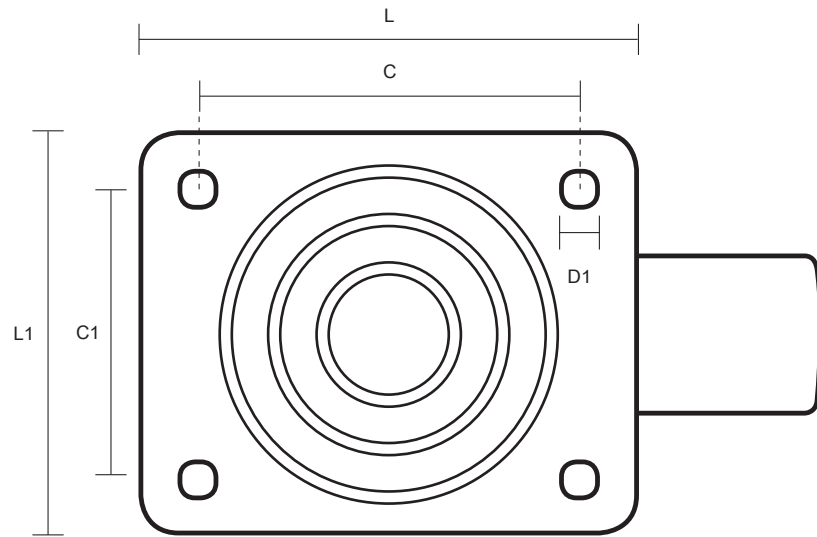

# 160-3360-ASR (160mm Swivel Castor Anti-Static Rubber Wheel)

Castor Dimensions - Key		
D	Wheel Diameter (mm)	160mm
L	Plate Dimension Length (mm)	137mm
L1	Plate Dimension Width (mm)	105mm
C	Plate Hole Centers length (mm)	105mm
C1	Plate Hole Centers width (mm)	80mm
D1	Plate Hole Diameter (mm)	10mm
H	Total Castor Height (mm)	200mm
W	Tread Width (mm)	24mm
R	Swivel Radius (mm)	140mm