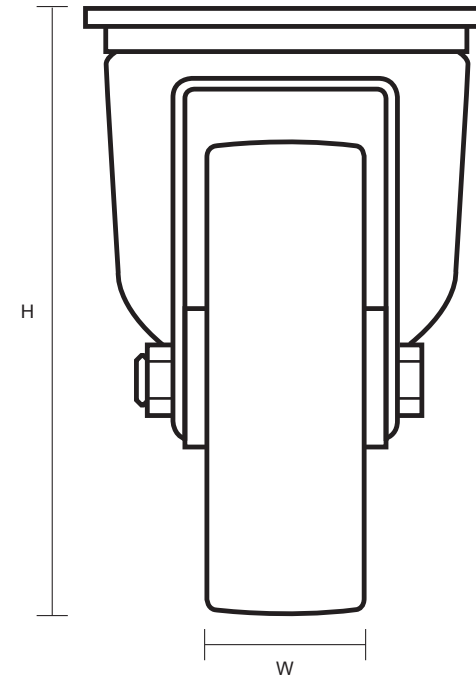

# 160-3360-ASR (160mm Swivel Castor Anti-Static Rubber Wheel)

Castor Dimensions - Key		
D	Wheel Diameter (mm)	160mm
L	Plate Dimension Length (mm)	137mm
L1	Plate Dimension Width (mm)	105mm
C	Plate Hole Centers length (mm)	105mm
C1	Plate Hole Centers width (mm)	80mm
D1	Plate Hole Diameter (mm)	10mm
H	Total Castor Height (mm)	200mm
W	Tread Width (mm)	24mm
R	Swivel Radius (mm)	140mm