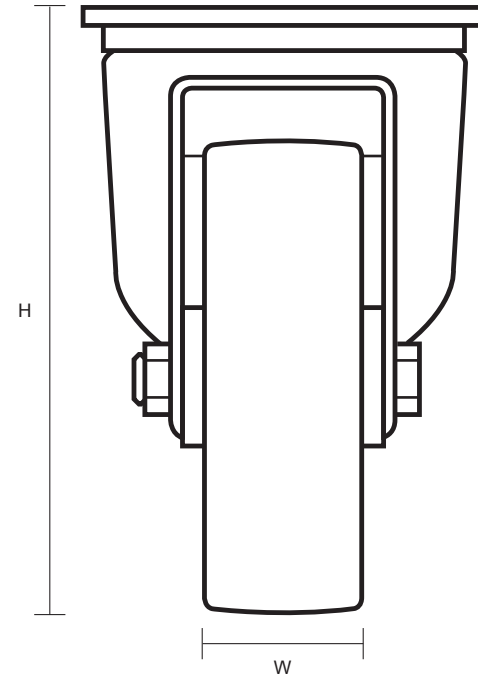

160-3360-GVR/SWB (160mm Swivel Braked Castor Grey Rubber Wheel)

Castor Dimensions - Key		
D	Wheel Diameter (mm)	160mm
L	Plate Dimension Length (mm)	137mm
L1	Plate Dimension Width (mm)	105mm
C	Plate Hole Centers length (mm)	105mm
C1	Plate Hole Centers width (mm)	80/75mm
D1	Plate Hole Diameter (mm)	10mm
H	Total Castor Height (mm)	200mm
W	Tread Width (mm)	25mm
R	Swivel Radius (mm)	167mm