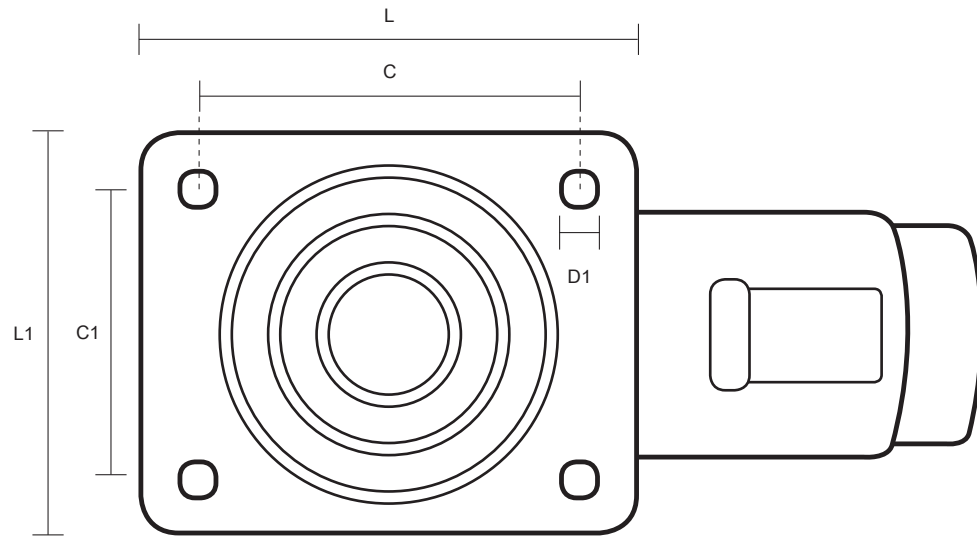

160-3360-GVR/SWB (160mm Swivel Braked Castor Grey Rubber Wheel)

Castor Dimensions - Key		
D	Wheel Diameter (mm)	160mm
L	Plate Dimension Length (mm)	137mm
L1	Plate Dimension Width (mm)	105mm
C	Plate Hole Centers length (mm)	105mm
C1	Plate Hole Centers width (mm)	80/75mm
D1	Plate Hole Diameter (mm)	10mm
H	Total Castor Height (mm)	200mm
W	Tread Width (mm)	25mm
R	Swivel Radius (mm)	167mm