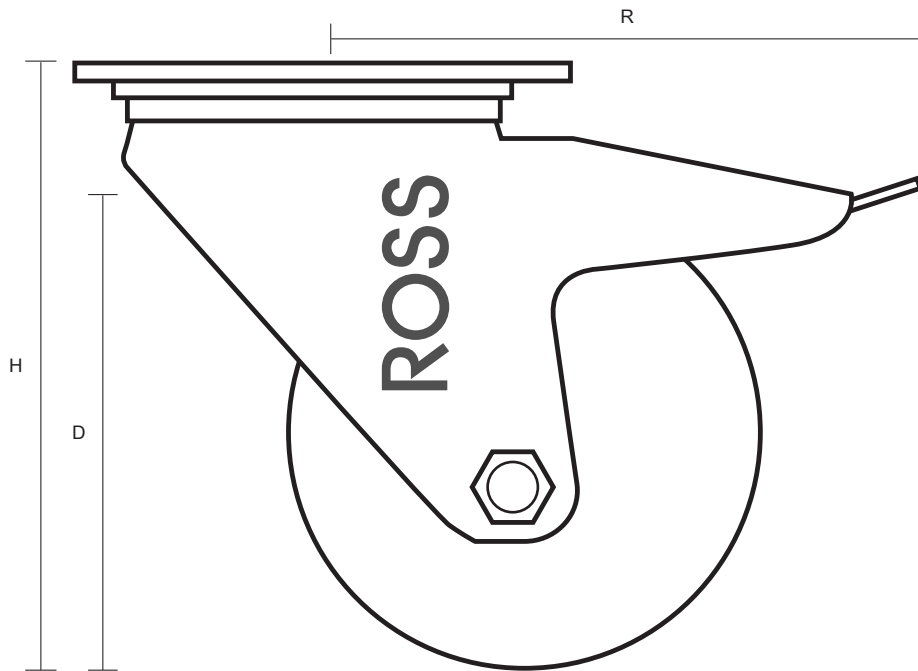

160-3360-GVR/SWB (160mm Swivel Braked Castor Grey Rubber Wheel)

Castor Dimensions - Key		
D	Wheel Diameter (mm)	160mm
L	Plate Dimension Length (mm)	137mm
L1	Plate Dimension Width (mm)	105mm
C	Plate Hole Centers length (mm)	105mm
C1	Plate Hole Centers width (mm)	80/75mm
D1	Plate Hole Diameter (mm)	10mm
H	Total Castor Height (mm)	200mm
W	Tread Width (mm)	25mm
R	Swivel Radius (mm)	167mm