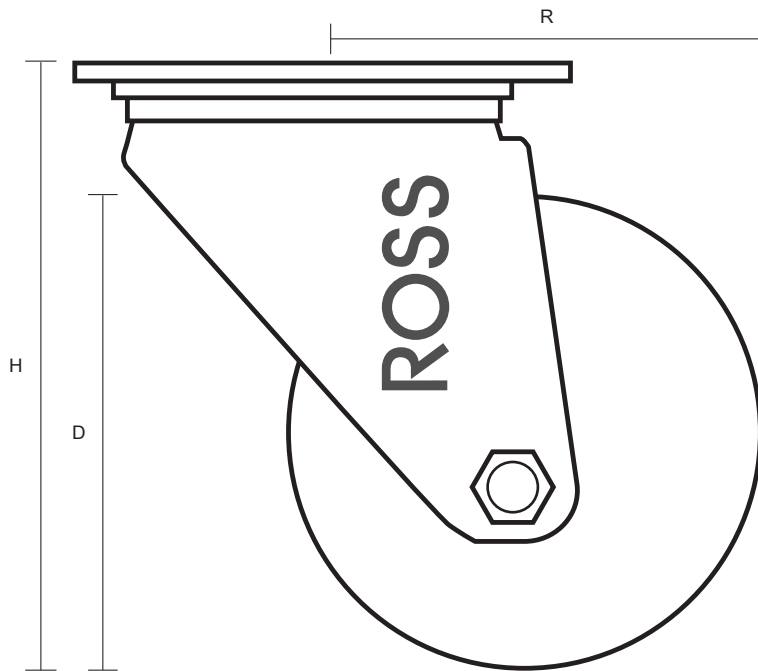

160-3360-GVR (160mm Swivel Castor Grey Rubber Wheel)

Castor Dimensions - Key		
D	Wheel Diameter (mm)	160mm
L	Plate Dimension Length (mm)	137mm
L1	Plate Dimension Width (mm)	105mm
C	Plate Hole Centers length (mm)	105mm
C1	Plate Hole Centers width (mm)	80/75mm
D1	Plate Hole Diameter (mm)	10mm
H	Total Castor Height (mm)	200mm
W	Tread Width (mm)	25mm
R	Swivel Radius (mm)	135mm