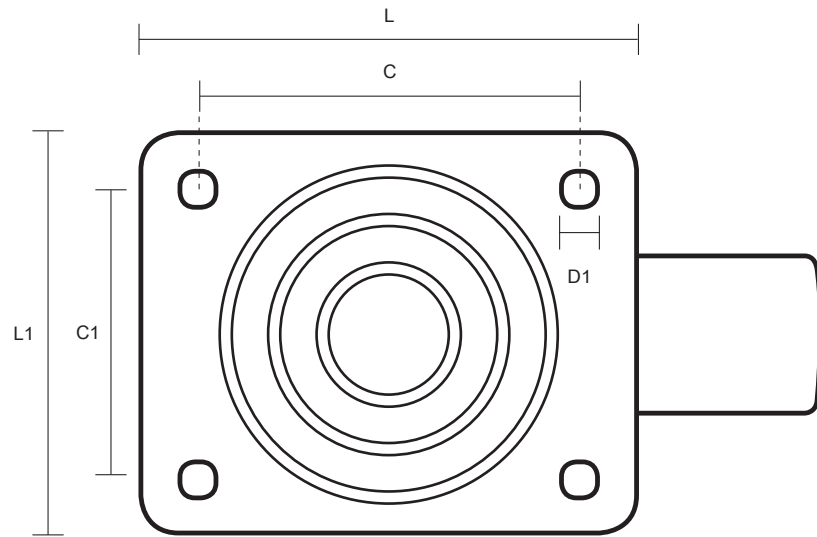

160-3360-GVR (160mm Swivel Castor Grey Rubber Wheel)

Castor Dimensions - Key		
D	Wheel Diameter (mm)	160mm
L	Plate Dimension Length (mm)	137mm
L1	Plate Dimension Width (mm)	105mm
C	Plate Hole Centers length (mm)	105mm
C1	Plate Hole Centers width (mm)	80/75mm
D1	Plate Hole Diameter (mm)	10mm
H	Total Castor Height (mm)	200mm
W	Tread Width (mm)	25mm
R	Swivel Radius (mm)	135mm