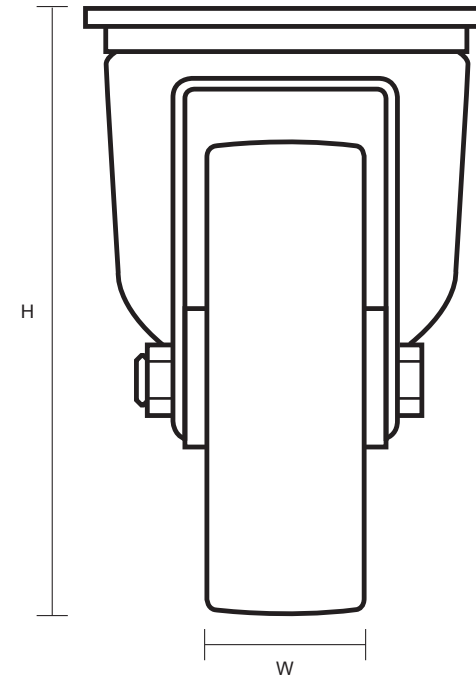

160-3360-GVR (160mm Swivel Castor Grey Rubber Wheel)

Castor Dimensions - Key		
D	Wheel Diameter (mm)	160mm
L	Plate Dimension Length (mm)	137mm
L1	Plate Dimension Width (mm)	105mm
C	Plate Hole Centers length (mm)	105mm
C1	Plate Hole Centers width (mm)	80/75mm
D1	Plate Hole Diameter (mm)	10mm
H	Total Castor Height (mm)	200mm
W	Tread Width (mm)	25mm
R	Swivel Radius (mm)	135mm