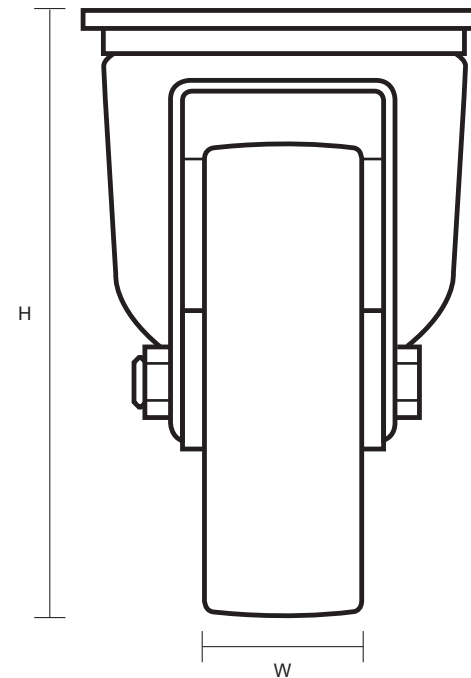

160-3360-PVR/SWB (160mm Swivel Braked Castor Black Rubber Wheel )

Castor Dimensions - Key

D	Wheel Diameter (mm)	160mm
L	Plate Dimension Length (mm)	137mm
L1	Plate Dimension Width (mm)	105mm
C	Plate Hole Centers length (mm)	105mm
C1	Plate Hole Centers width (mm)	80/75mm
D1	Plate Hole Diameter (mm)	10mm
H	Total Castor Height (mm)	200mm
W	Tread Width (mm)	25mm
R	Swivel Radius (mm)	167mm