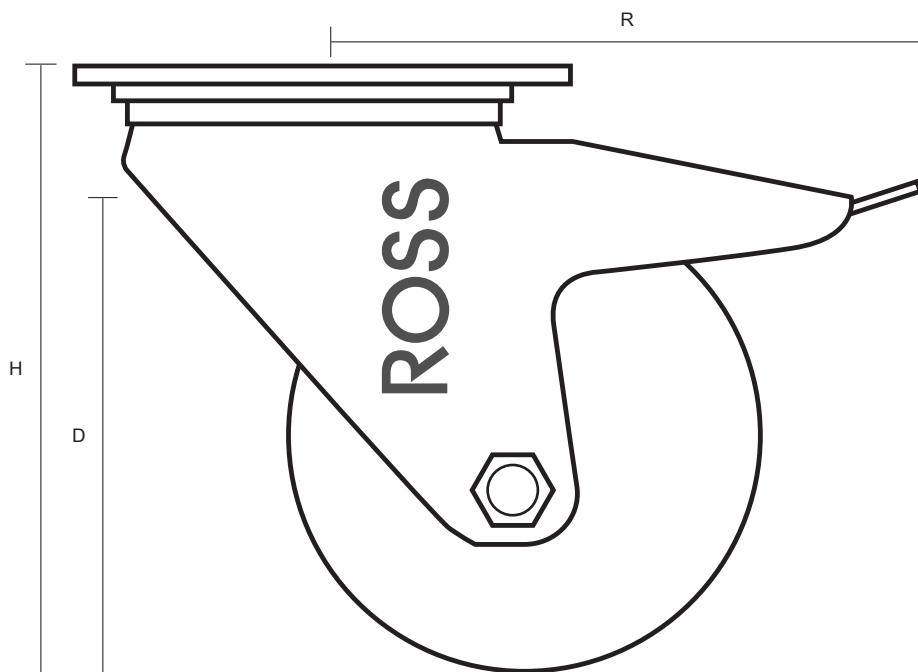

160-3360-PVR/SWB (160mm Swivel Braked Castor Black Rubber Wheel )

Castor Dimensions - Key

D	Wheel Diameter (mm)	160mm
L	Plate Dimension Length (mm)	137mm
L1	Plate Dimension Width (mm)	105mm
C	Plate Hole Centers length (mm)	105mm
C1	Plate Hole Centers width (mm)	80/75mm
D1	Plate Hole Diameter (mm)	10mm
H	Total Castor Height (mm)	200mm
W	Tread Width (mm)	25mm
R	Swivel Radius (mm)	167mm