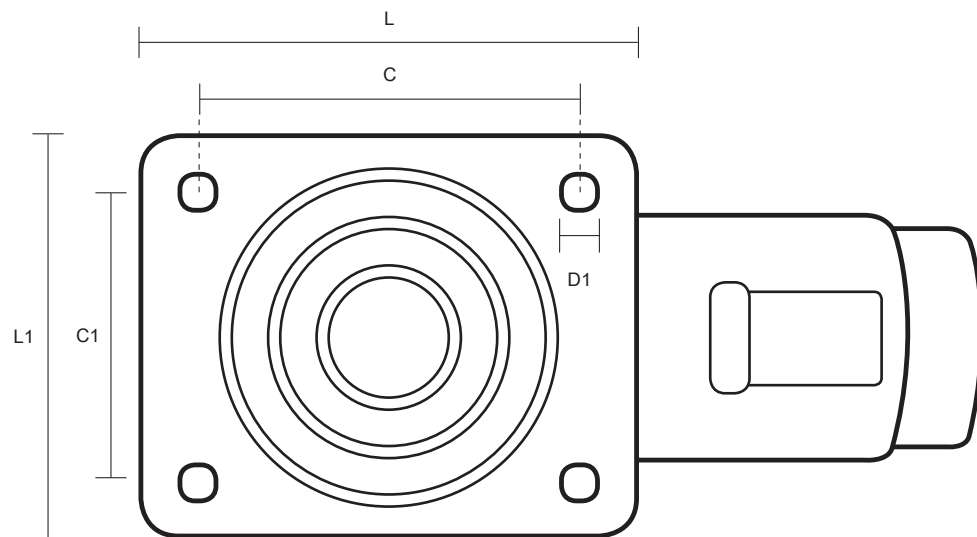

160-3360-PVR/SWB (160mm Swivel Braked Castor Black Rubber Wheel )

Castor Dimensions - Key

D	Wheel Diameter (mm)	160mm
L	Plate Dimension Length (mm)	137mm
L1	Plate Dimension Width (mm)	105mm
C	Plate Hole Centers length (mm)	105mm
C1	Plate Hole Centers width (mm)	80/75mm
D1	Plate Hole Diameter (mm)	10mm
H	Total Castor Height (mm)	200mm
W	Tread Width (mm)	25mm
R	Swivel Radius (mm)	167mm