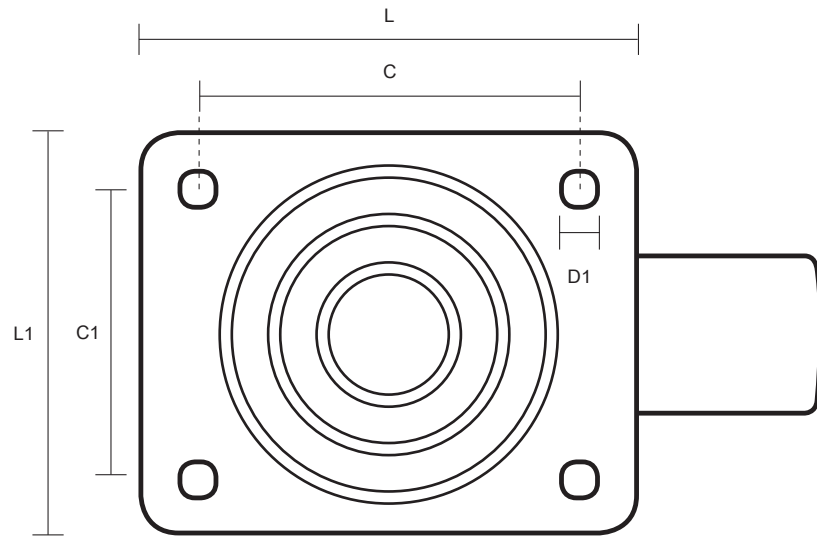

160-3360-PVR (160mm Swivel Castor Black Rubber Wheel)

| Castor Dimensions - Key | | |
|-------------------------|--------------------------------|---------|
| D | Wheel Diameter (mm) | 160mm |
| L | Plate Dimension Length (mm) | 137mm |
| L1 | Plate Dimension Width (mm) | 105mm |
| C | Plate Hole Centers length (mm) | 105mm |
| C1 | Plate Hole Centers width (mm) | 80/75mm |
| D1 | Plate Hole Diameter (mm) | 10mm |
| H | Total Castor Height (mm) | 200mm |
| W | Tread Width (mm) | 25mm |
| R | Swivel Radius (mm) | 135mm |