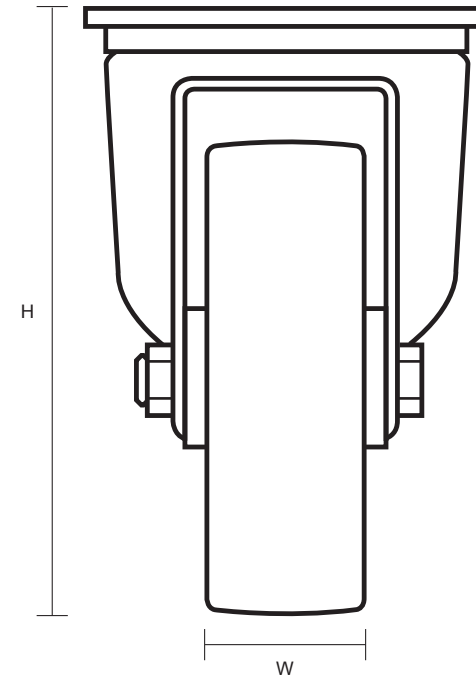

160-3360-PVR (160mm Swivel Castor Black Rubber Wheel)

| Castor Dimensions - Key | | |
|-------------------------|--------------------------------|---------|
| D | Wheel Diameter (mm) | 160mm |
| L | Plate Dimension Length (mm) | 137mm |
| L1 | Plate Dimension Width (mm) | 105mm |
| C | Plate Hole Centers length (mm) | 105mm |
| C1 | Plate Hole Centers width (mm) | 80/75mm |
| D1 | Plate Hole Diameter (mm) | 10mm |
| H | Total Castor Height (mm) | 200mm |
| W | Tread Width (mm) | 25mm |
| R | Swivel Radius (mm) | 135mm |