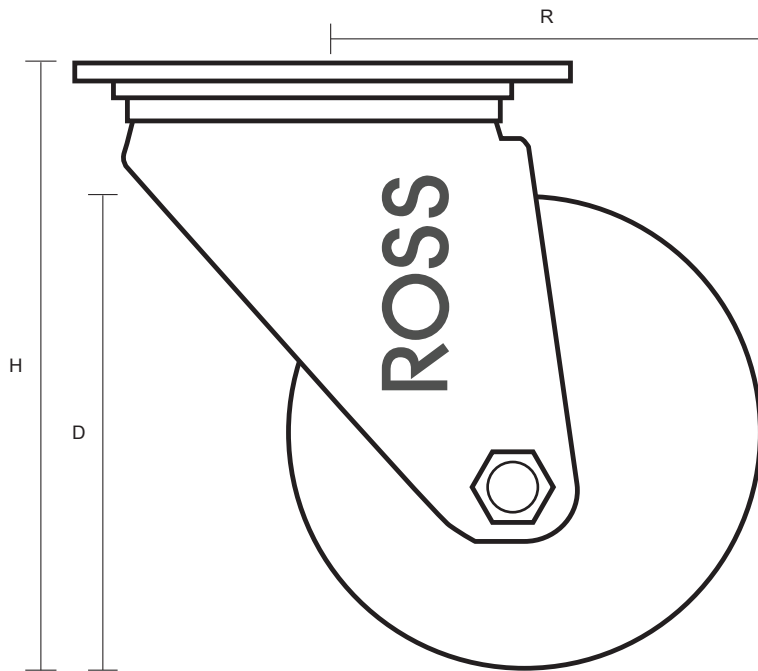

160-3360-PVR (160mm Swivel Castor Black Rubber Wheel)

| Castor Dimensions - Key | | |
|-------------------------|--------------------------------|---------|
| D | Wheel Diameter (mm) | 160mm |
| L | Plate Dimension Length (mm) | 137mm |
| L1 | Plate Dimension Width (mm) | 105mm |
| C | Plate Hole Centers length (mm) | 105mm |
| C1 | Plate Hole Centers width (mm) | 80/75mm |
| D1 | Plate Hole Diameter (mm) | 10mm |
| H | Total Castor Height (mm) | 200mm |
| W | Tread Width (mm) | 25mm |
| R | Swivel Radius (mm) | 135mm |