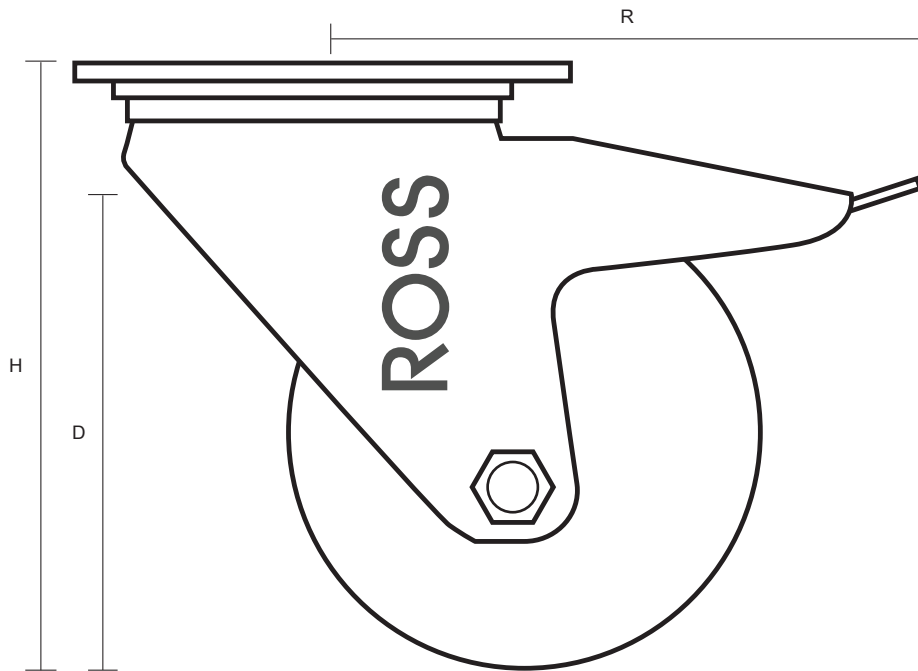

160-3360-RNB/SWB (160mm Swivel Braked Castor Blue Rubber Wheel)

Castor Dimensions - Key		
D	Wheel Diameter (mm)	160mm
L	Plate Dimension Length (mm)	137mm
L1	Plate Dimension Width (mm)	105mm
C	Plate Hole Centers length (mm)	105mm
C1	Plate Hole Centers width (mm)	80/75mm
D1	Plate Hole Diameter (mm)	10mm
H	Total Castor Height (mm)	200mm
W	Tread Width (mm)	40mm
R	Swivel Radius (mm)	167mm