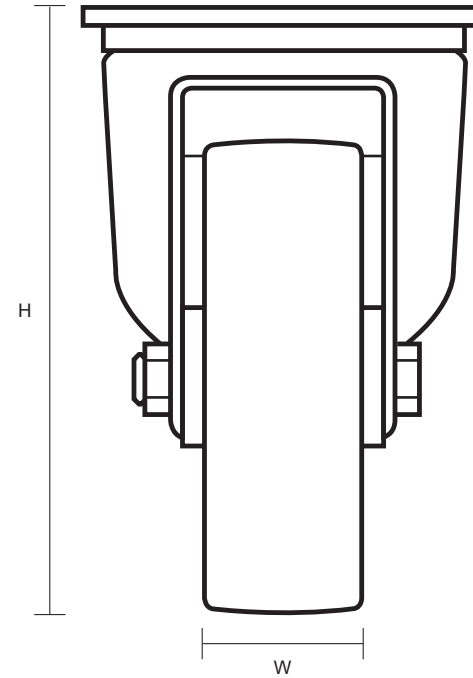

160-3360-RNB/SWB (160mm Swivel Braked Castor Blue Rubber Wheel)

Castor Dimensions - Key		
D	Wheel Diameter (mm)	160mm
L	Plate Dimension Length (mm)	137mm
L1	Plate Dimension Width (mm)	105mm
C	Plate Hole Centers length (mm)	105mm
C1	Plate Hole Centers width (mm)	80/75mm
D1	Plate Hole Diameter (mm)	10mm
H	Total Castor Height (mm)	200mm
W	Tread Width (mm)	40mm
R	Swivel Radius (mm)	167mm