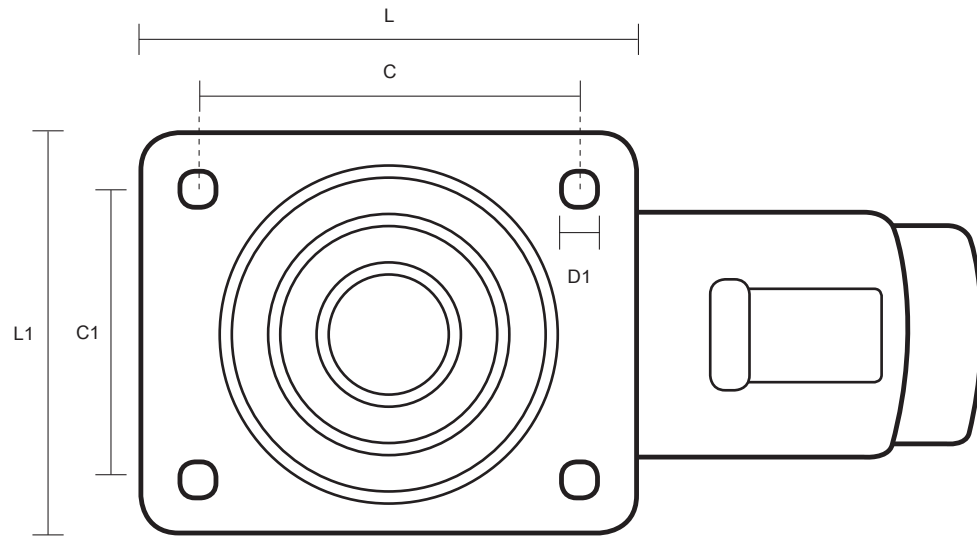

160-3360-RNB/SWB (160mm Swivel Braked Castor Blue Rubber Wheel)

Castor Dimensions - Key		
D	Wheel Diameter (mm)	160mm
L	Plate Dimension Length (mm)	137mm
L1	Plate Dimension Width (mm)	105mm
C	Plate Hole Centers length (mm)	105mm
C1	Plate Hole Centers width (mm)	80/75mm
D1	Plate Hole Diameter (mm)	10mm
H	Total Castor Height (mm)	200mm
W	Tread Width (mm)	40mm
R	Swivel Radius (mm)	167mm