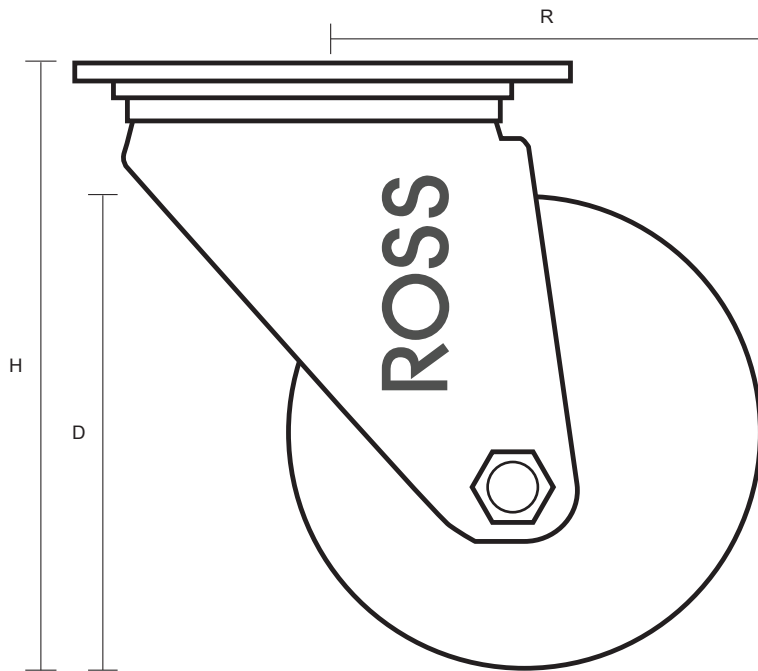

160-3360-RNB (160mm Swivel Castor Blue Rubber Wheel)

Castor Dimensions - Key		
D	Wheel Diameter (mm)	160mm
L	Plate Dimension Length (mm)	137mm
L1	Plate Dimension Width (mm)	105mm
C	Plate Hole Centers length (mm)	105mm
C1	Plate Hole Centers width (mm)	80/75mm
D1	Plate Hole Diameter (mm)	10mm
H	Total Castor Height (mm)	200mm
W	Tread Width (mm)	40mm
R	Swivel Radius (mm)	135mm