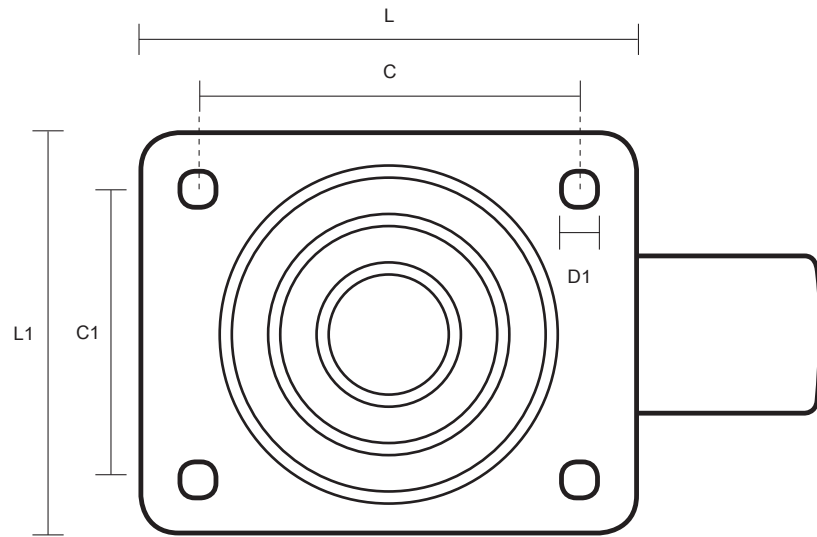

160-3360-RNB (160mm Swivel Castor Blue Rubber Wheel)

Castor Dimensions - Key		
D	Wheel Diameter (mm)	160mm
L	Plate Dimension Length (mm)	137mm
L1	Plate Dimension Width (mm)	105mm
C	Plate Hole Centers length (mm)	105mm
C1	Plate Hole Centers width (mm)	80/75mm
D1	Plate Hole Diameter (mm)	10mm
H	Total Castor Height (mm)	200mm
W	Tread Width (mm)	40mm
R	Swivel Radius (mm)	135mm