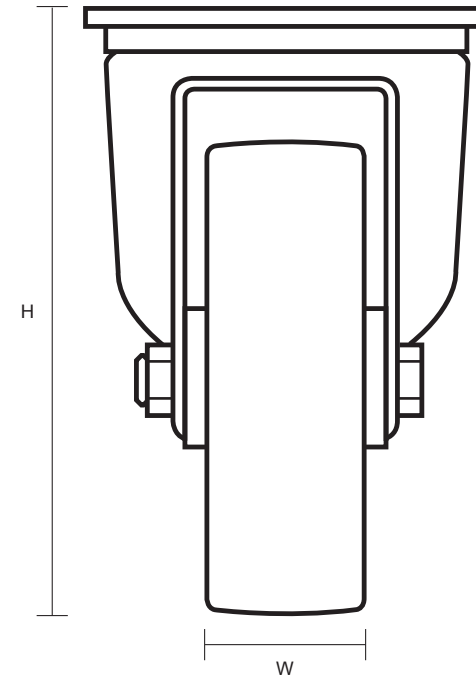

160-3360-RNB (160mm Swivel Castor Blue Rubber Wheel)

Castor Dimensions - Key		
D	Wheel Diameter (mm)	160mm
L	Plate Dimension Length (mm)	137mm
L1	Plate Dimension Width (mm)	105mm
C	Plate Hole Centers length (mm)	105mm
C1	Plate Hole Centers width (mm)	80/75mm
D1	Plate Hole Diameter (mm)	10mm
H	Total Castor Height (mm)	200mm
W	Tread Width (mm)	40mm
R	Swivel Radius (mm)	135mm