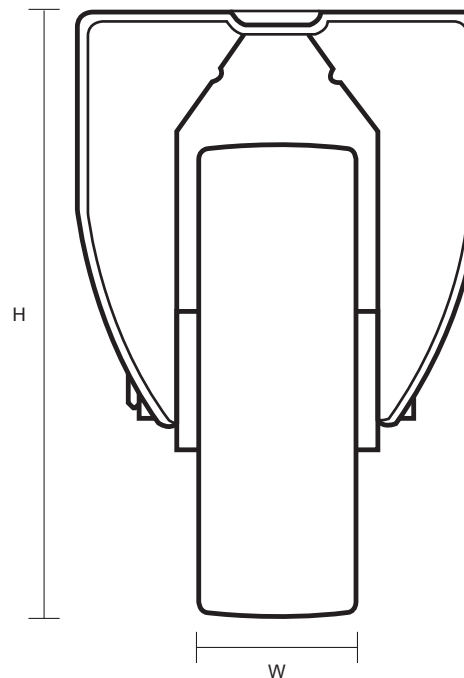

160-3368-GVR (160mm Fixed Castor Grey Rubber Wheel)

Castor Dimensions - Key		
D	Wheel Diameter (mm)	160mm
L	Plate Dimension Length (mm)	137mm
L1	Plate Dimension Width (mm)	115mm
C	Plate Hole Centers length (mm)	105mm
C1	Plate Hole Centers width (mm)	80/75mm
D1	Plate Hole Diameter (mm)	10mm
H	Total Castor Height (mm)	200mm
W	Tread Width (mm)	25mm
R	Swivel Radius (mm)	n/a