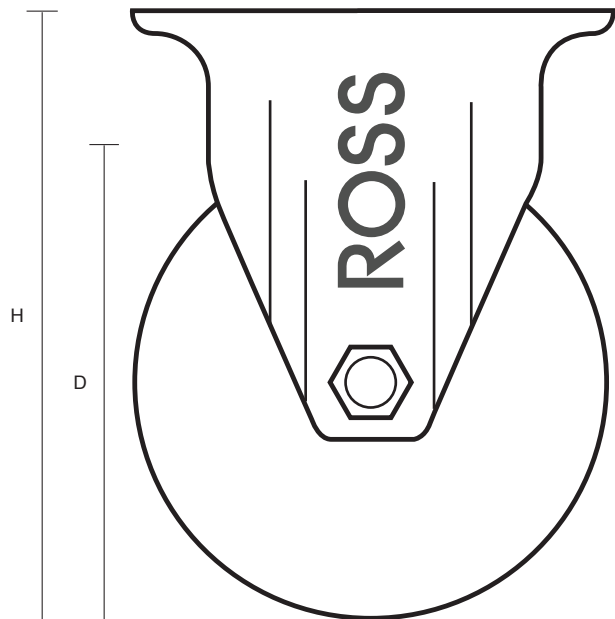

160-3368-GVR (160mm Fixed Castor Grey Rubber Wheel)

Castor Dimensions - Key		
D	Wheel Diameter (mm)	160mm
L	Plate Dimension Length (mm)	137mm
L1	Plate Dimension Width (mm)	115mm
C	Plate Hole Centers length (mm)	105mm
C1	Plate Hole Centers width (mm)	80/75mm
D1	Plate Hole Diameter (mm)	10mm
H	Total Castor Height (mm)	200mm
W	Tread Width (mm)	25mm
R	Swivel Radius (mm)	n/a