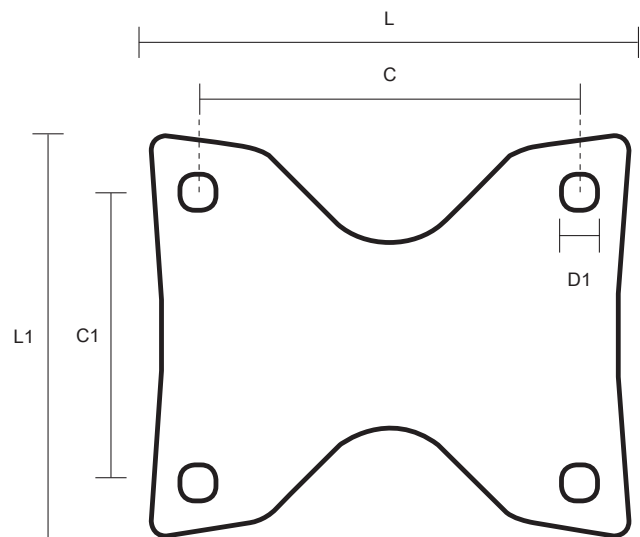

160-3368-GVR (160mm Fixed Castor Grey Rubber Wheel)

Castor Dimensions - Key		
D	Wheel Diameter (mm)	160mm
L	Plate Dimension Length (mm)	137mm
L1	Plate Dimension Width (mm)	115mm
C	Plate Hole Centers length (mm)	105mm
C1	Plate Hole Centers width (mm)	80/75mm
D1	Plate Hole Diameter (mm)	10mm
H	Total Castor Height (mm)	200mm
W	Tread Width (mm)	25mm
R	Swivel Radius (mm)	n/a