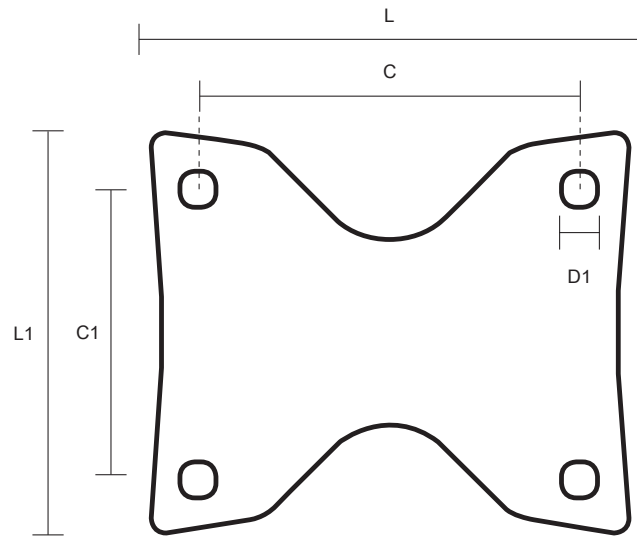

160-3368-PVR (160mm Fixed Castor Black Rubber Wheel)

Castor Dimensions - Key		
D	Wheel Diameter (mm)	160mm
L	Plate Dimension Length (mm)	137mm
L1	Plate Dimension Width (mm)	115mm
C	Plate Hole Centers length (mm)	105mm
C1	Plate Hole Centers width (mm)	80/75mm
D1	Plate Hole Diameter (mm)	10mm
H	Total Castor Height (mm)	200mm
W	Tread Width (mm)	25mm
R	Swivel Radius (mm)	n/a