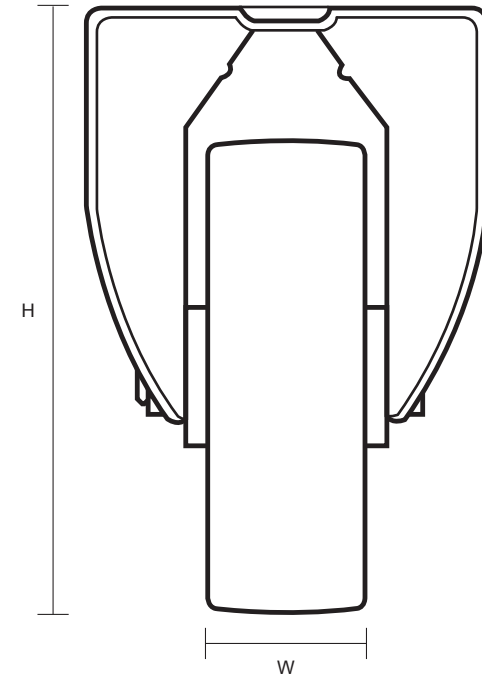

160-3368-PVR (160mm Fixed Castor Black Rubber Wheel)

Castor Dimensions - Key		
D	Wheel Diameter (mm)	160mm
L	Plate Dimension Length (mm)	137mm
L1	Plate Dimension Width (mm)	115mm
C	Plate Hole Centers length (mm)	105mm
C1	Plate Hole Centers width (mm)	80/75mm
D1	Plate Hole Diameter (mm)	10mm
H	Total Castor Height (mm)	200mm
W	Tread Width (mm)	25mm
R	Swivel Radius (mm)	n/a