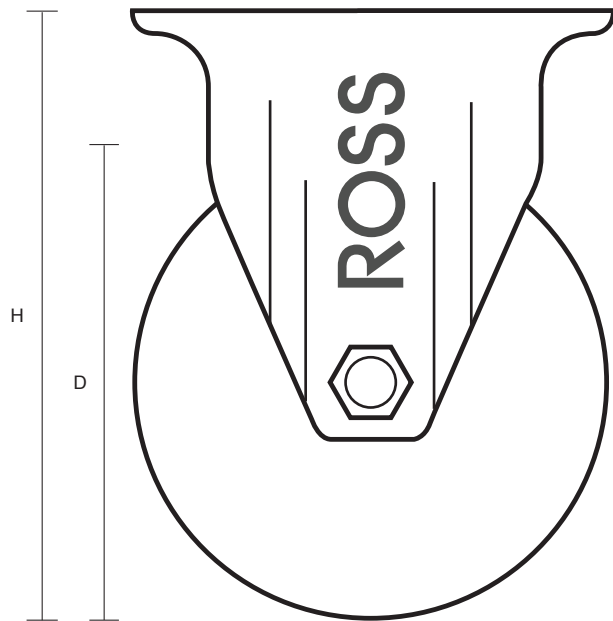

160-3368-PVR (160mm Fixed Castor Black Rubber Wheel)

Castor Dimensions - Key		
D	Wheel Diameter (mm)	160mm
L	Plate Dimension Length (mm)	137mm
L1	Plate Dimension Width (mm)	115mm
C	Plate Hole Centers length (mm)	105mm
C1	Plate Hole Centers width (mm)	80/75mm
D1	Plate Hole Diameter (mm)	10mm
H	Total Castor Height (mm)	200mm
W	Tread Width (mm)	25mm
R	Swivel Radius (mm)	n/a