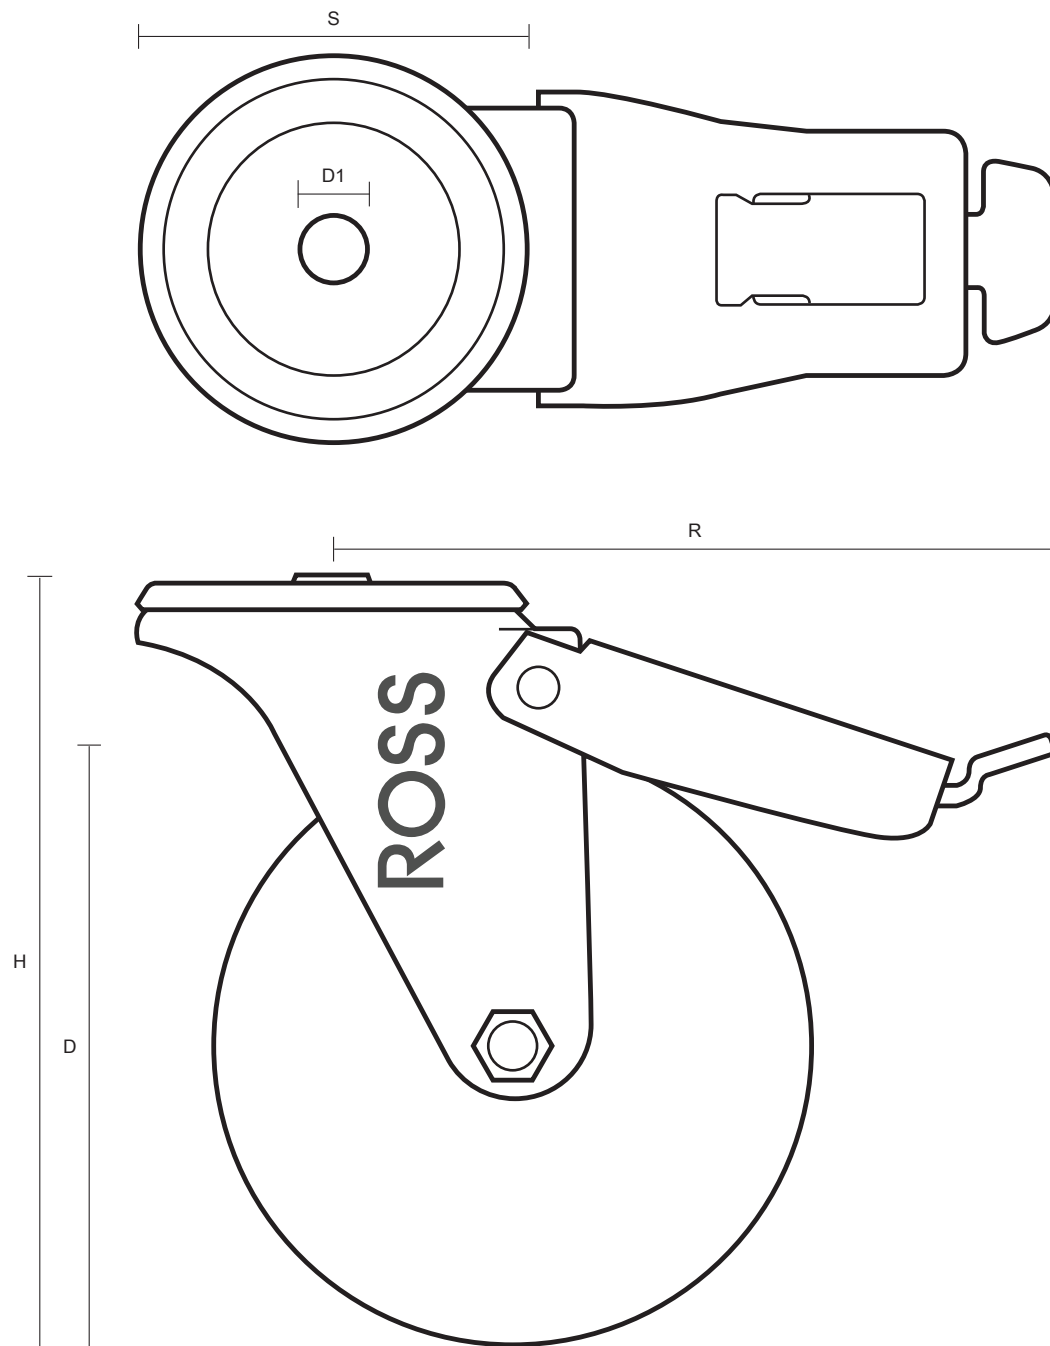

160-4000-ASR/SWB (160mm Swivel Braked Castor Anti-static Rubber Wheel)

Castor Dimensions - Key		
D	Wheel Diameter (mm)	160mm
L	Plate Dimension Length (mm)	n/a
L1	Plate Dimension Width (mm)	n/a
C	Plate Hole Centers length (mm)	n/a
C1	Plate Hole Centers width (mm)	n/a
D1	Bolt Hole Diameter (mm)	12mm
H	Total Castor Height (mm)	195mm
W	Tread Width (mm)	24mm
R	Swivel Radius (mm)	167mm
S	Swivel race Diameter (mm)	86mm