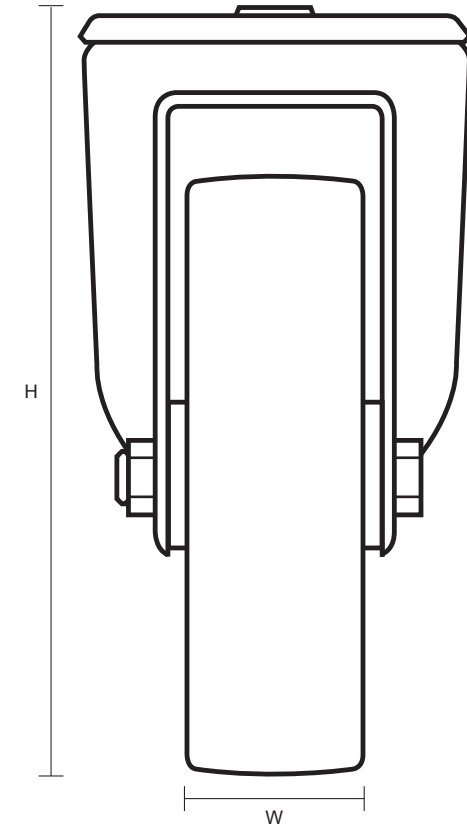

160-4000-ASR/SWB (160mm Swivel Braked Castor Anti-static Rubber Wheel)

Castor Dimensions - Key		
D	Wheel Diameter (mm)	160mm
L	Plate Dimension Length (mm)	n/a
L1	Plate Dimension Width (mm)	n/a
C	Plate Hole Centers length (mm)	n/a
C1	Plate Hole Centers width (mm)	n/a
D1	Bolt Hole Diameter (mm)	12mm
H	Total Castor Height (mm)	195mm
W	Tread Width (mm)	24mm
R	Swivel Radius (mm)	167mm
S	Swivel race Diameter (mm)	86mm