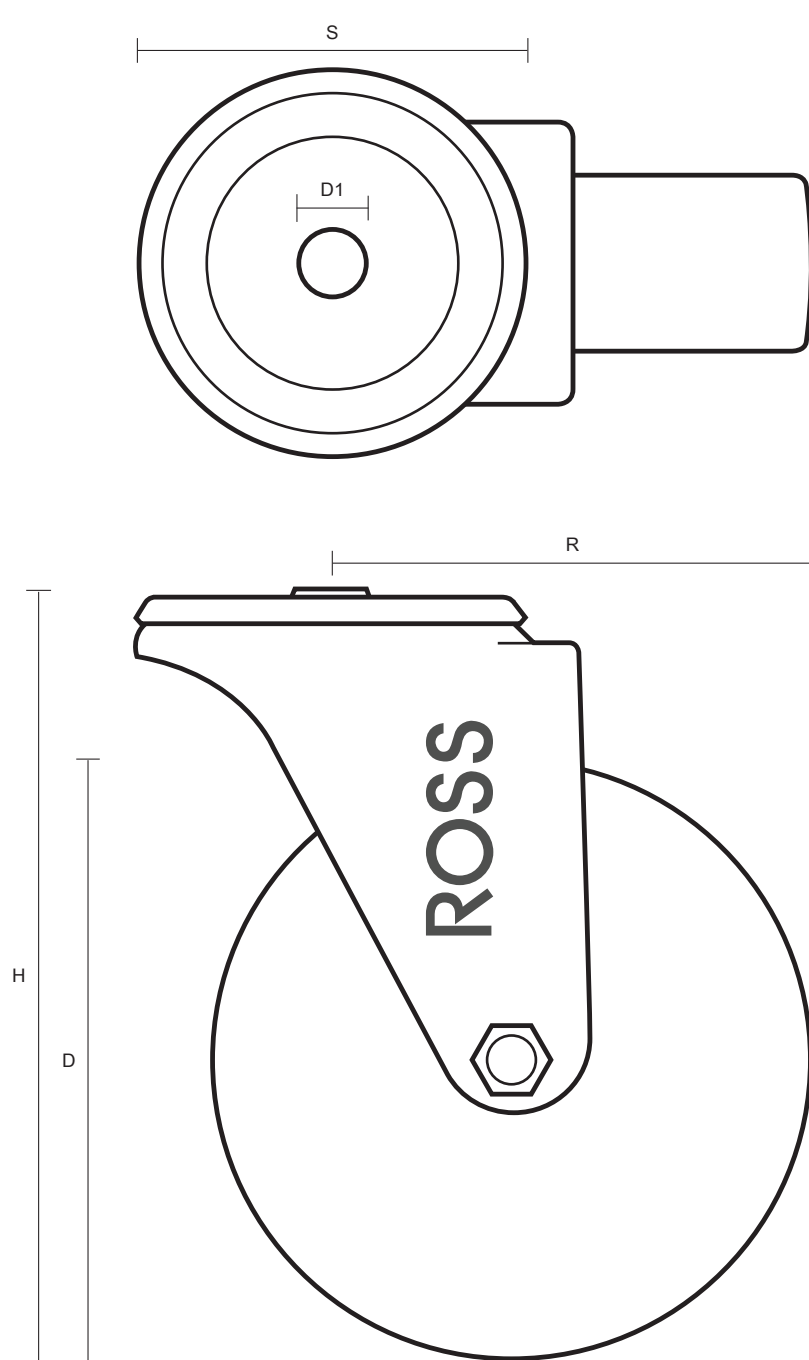

160-4000-ASR (160mm Swivel Castor Anti-static Rubber Wheel)

Castor Dimensions - Key

D	Wheel Diameter (mm)	160mm
L	Plate Dimension Length (mm)	n/a
L1	Plate Dimension Width (mm)	n/a
C	Plate Hole Centers length (mm)	n/a
C1	Plate Hole Centers width (mm)	n/a
D1	Bolt Hole Diameter (mm)	12mm
H	Total Castor Height (mm)	195mm
W	Tread Width (mm)	24mm
R	Swivel Radius (mm)	135mm
S	Swivel Race Diameter (mm)	86mm