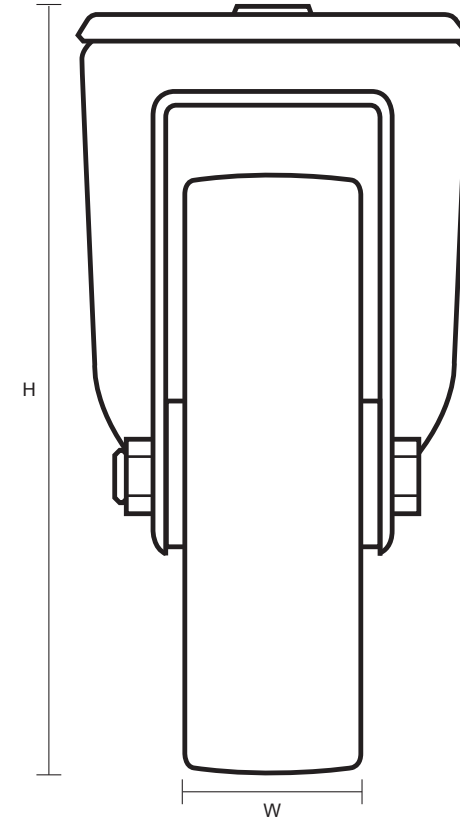

160-4000-ASR (160mm Swivel Castor Anti-static Rubber Wheel)

Castor Dimensions - Key

D	Wheel Diameter (mm)	160mm
L	Plate Dimension Length (mm)	n/a
L1	Plate Dimension Width (mm)	n/a
C	Plate Hole Centers length (mm)	n/a
C1	Plate Hole Centers width (mm)	n/a
D1	Bolt Hole Diameter (mm)	12mm
H	Total Castor Height (mm)	195mm
W	Tread Width (mm)	24mm
R	Swivel Radius (mm)	135mm
S	Swivel Race Diameter (mm)	86mm