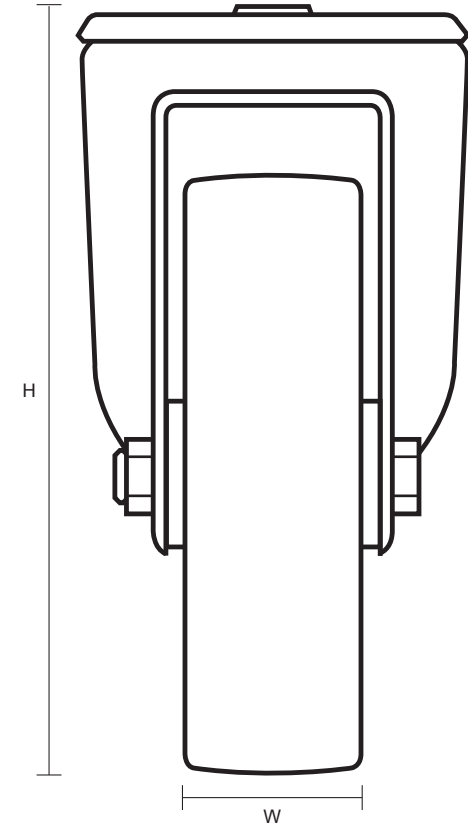

160-4000-GVR/SWB (160mm Swivel Braked Castor Black Rubber Wheel)

Castor Dimensions - Key		
D	Wheel Diameter (mm)	160mm
L	Plate Dimension Length (mm)	n/a
L1	Plate Dimension Width (mm)	n/a
C	Plate Hole Centers length (mm)	n/a
C1	Plate Hole Centers width (mm)	n/a
D1	Bolt Hole Diameter (mm)	12mm
H	Total Castor Height (mm)	195mm
W	Tread Width (mm)	25mm
R	Swivel Radius (mm)	167mm
S	Swivel race Diameter (mm)	86mm