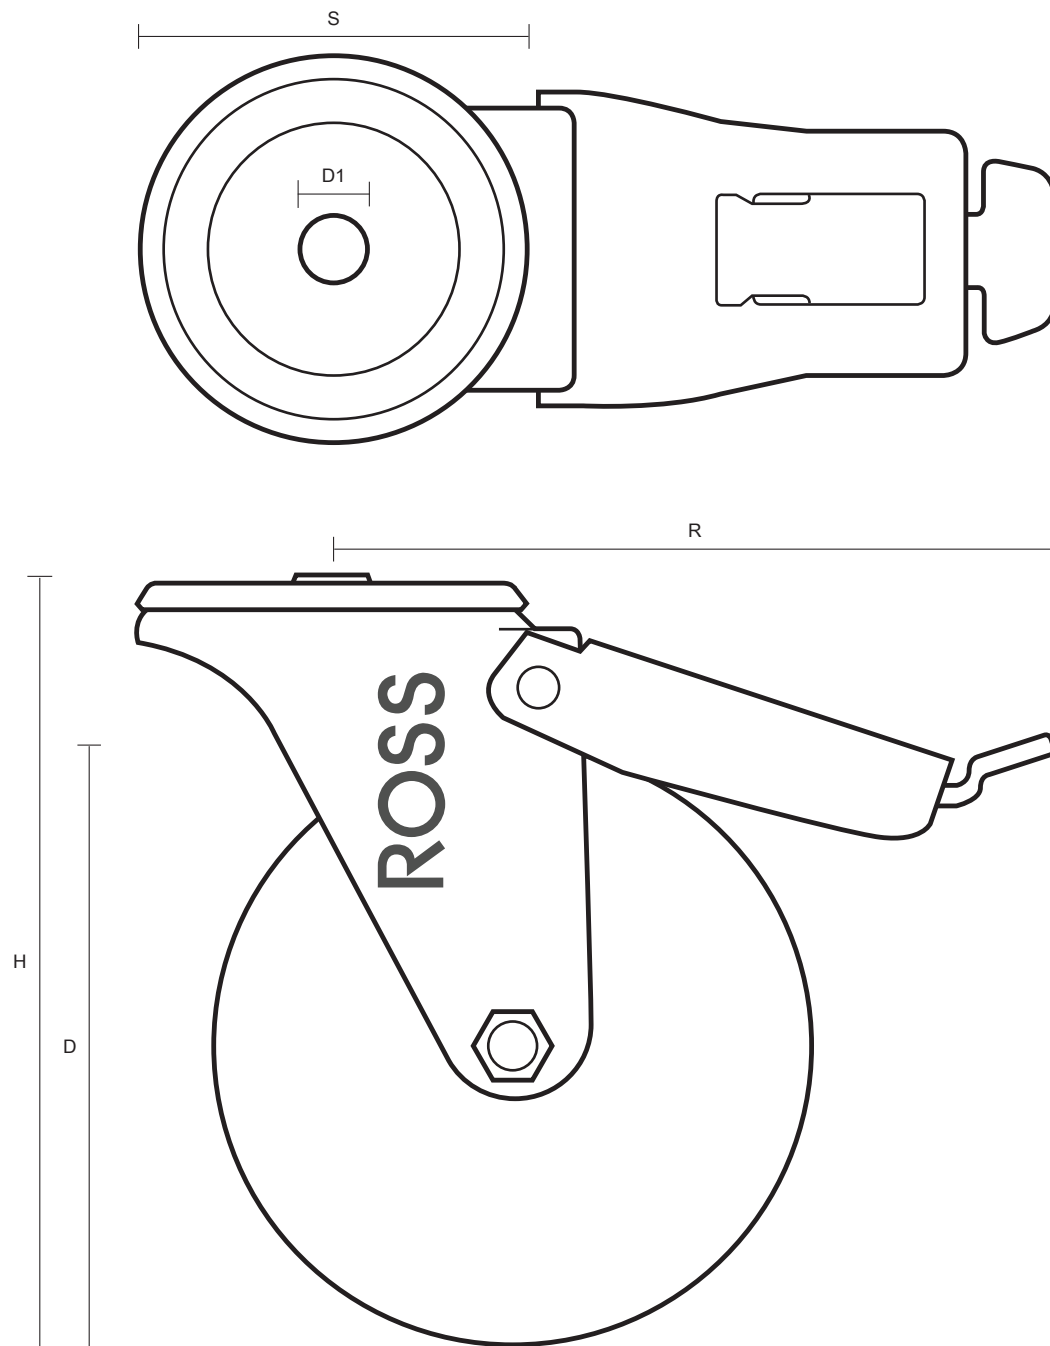

160-4000-GVR/SWB (160mm Swivel Braked Castor Black Rubber Wheel)

Castor Dimensions - Key		
D	Wheel Diameter (mm)	160mm
L	Plate Dimension Length (mm)	n/a
L1	Plate Dimension Width (mm)	n/a
C	Plate Hole Centers length (mm)	n/a
C1	Plate Hole Centers width (mm)	n/a
D1	Bolt Hole Diameter (mm)	12mm
H	Total Castor Height (mm)	195mm
W	Tread Width (mm)	25mm
R	Swivel Radius (mm)	167mm
S	Swivel race Diameter (mm)	86mm