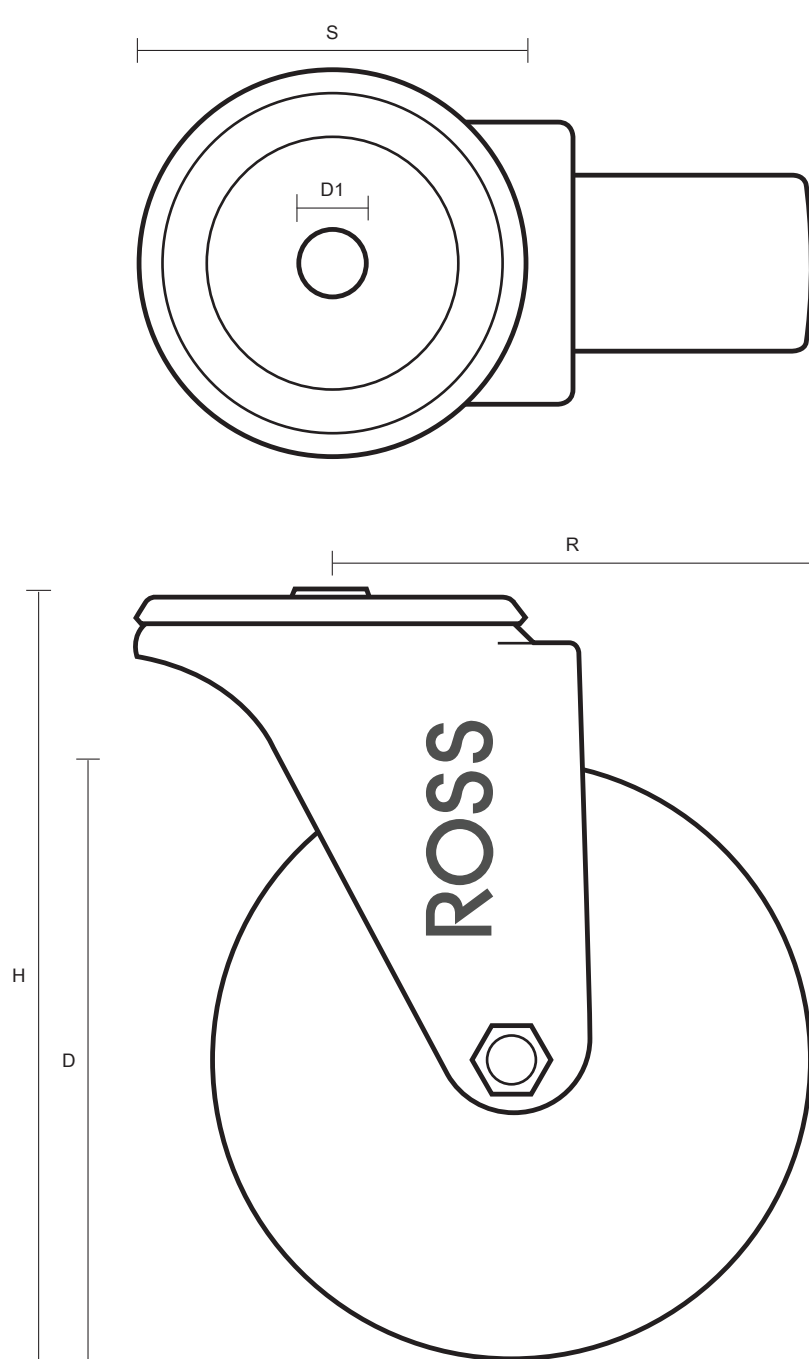

160-4000-GVR (160mm Swivel Castor Grey Rubber Wheel)

Castor Dimensions - Key		
D	Wheel Diameter (mm)	160mm
L	Plate Dimension Length (mm)	n/a
L1	Plate Dimension Width (mm)	n/a
C	Plate Hole Centers length (mm)	n/a
C1	Plate Hole Centers width (mm)	n/a
D1	Bolt Hole Diameter (mm)	12mm
H	Total Castor Height (mm)	195mm
W	Tread Width (mm)	25mm
R	Swivel Radius (mm)	135mm
S	Swivel Race Diameter (mm)	86mm