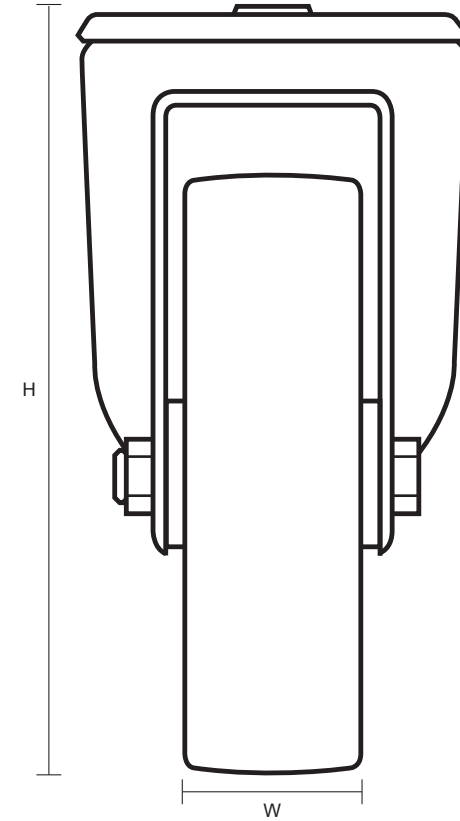

160-4000-GVR (160mm Swivel Castor Grey Rubber Wheel)

Castor Dimensions - Key		
D	Wheel Diameter (mm)	160mm
L	Plate Dimension Length (mm)	n/a
L1	Plate Dimension Width (mm)	n/a
C	Plate Hole Centers length (mm)	n/a
C1	Plate Hole Centers width (mm)	n/a
D1	Bolt Hole Diameter (mm)	12mm
H	Total Castor Height (mm)	195mm
W	Tread Width (mm)	25mm
R	Swivel Radius (mm)	135mm
S	Swivel Race Diameter (mm)	86mm