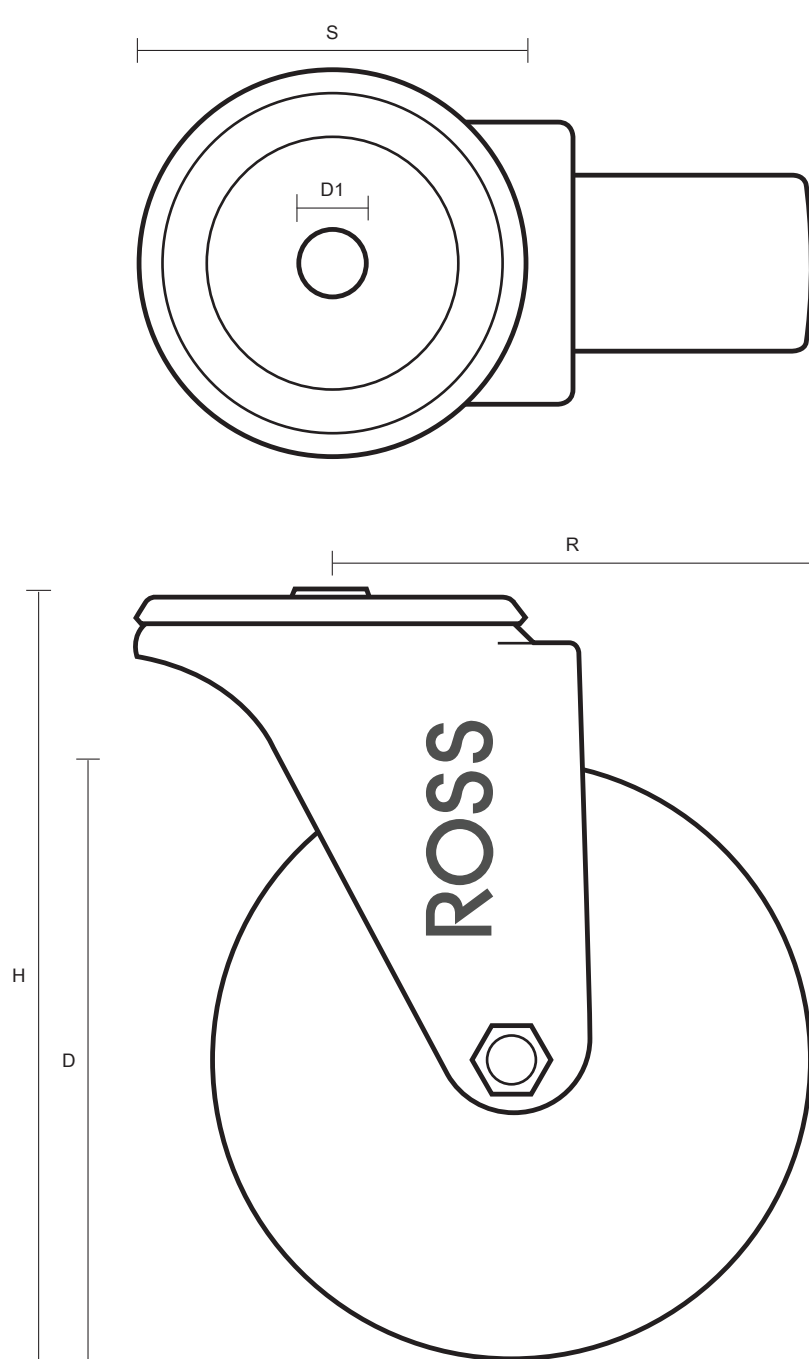

160-4000-RNB (160mm Swivel Castor Blue Rubber Wheel)

Castor Dimensions - Key

D	Wheel Diameter (mm)	160mm
L	Plate Dimension Length (mm)	n/a
L1	Plate Dimension Width (mm)	n/a
C	Plate Hole Centers length (mm)	n/a
C1	Plate Hole Centers width (mm)	n/a
D1	Bolt Hole Diameter (mm)	12mm
H	Total Castor Height (mm)	195mm
W	Tread Width (mm)	40mm
R	Swivel Radius (mm)	135mm
S	Swivel Race Diameter (mm)	86mm