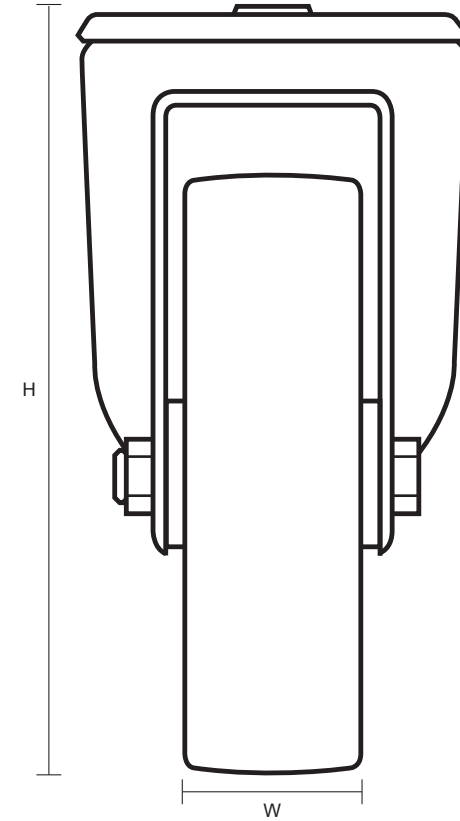

160-4000-RNB (160mm Swivel Castor Blue Rubber Wheel)

Castor Dimensions - Key

D	Wheel Diameter (mm)	160mm
L	Plate Dimension Length (mm)	n/a
L1	Plate Dimension Width (mm)	n/a
C	Plate Hole Centers length (mm)	n/a
C1	Plate Hole Centers width (mm)	n/a
D1	Bolt Hole Diameter (mm)	12mm
H	Total Castor Height (mm)	195mm
W	Tread Width (mm)	40mm
R	Swivel Radius (mm)	135mm
S	Swivel Race Diameter (mm)	86mm