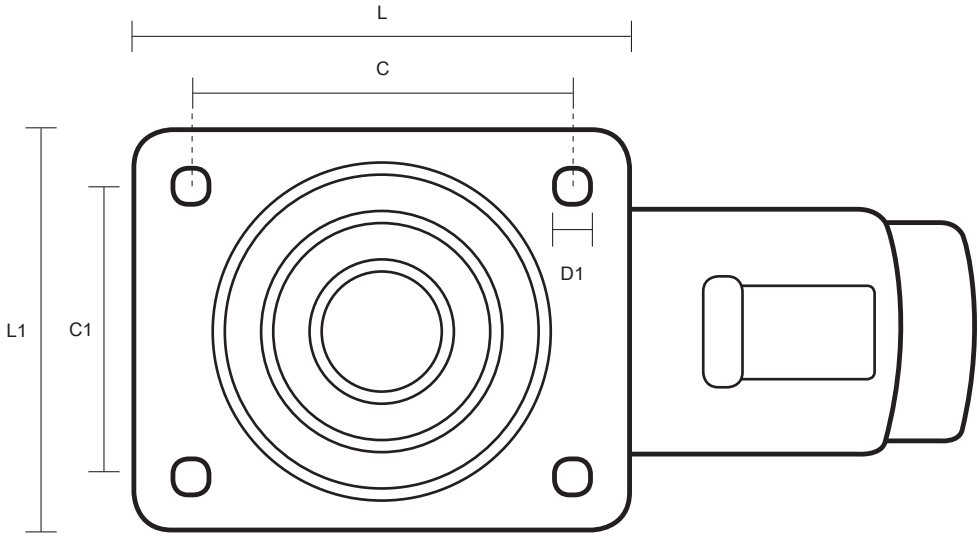

200-3360-ASR/SWB (200mm Swivel Braked Castor Anti-Static Rubber Wheel)

Castor Dimensions - Key		
D	Wheel Diameter (mm)	200mm
L	Plate Dimension Length (mm)	137mm
L1	Plate Dimension Width (mm)	105mm
C	Plate Hole Centers length (mm)	105mm
C1	Plate Hole Centers width (mm)	80mm
D1	Plate Hole Diameter (mm)	10mm
H	Total Castor Height (mm)	240mm
W	Tread Width (mm)	30mm
R	Swivel Radius (mm)	185mm