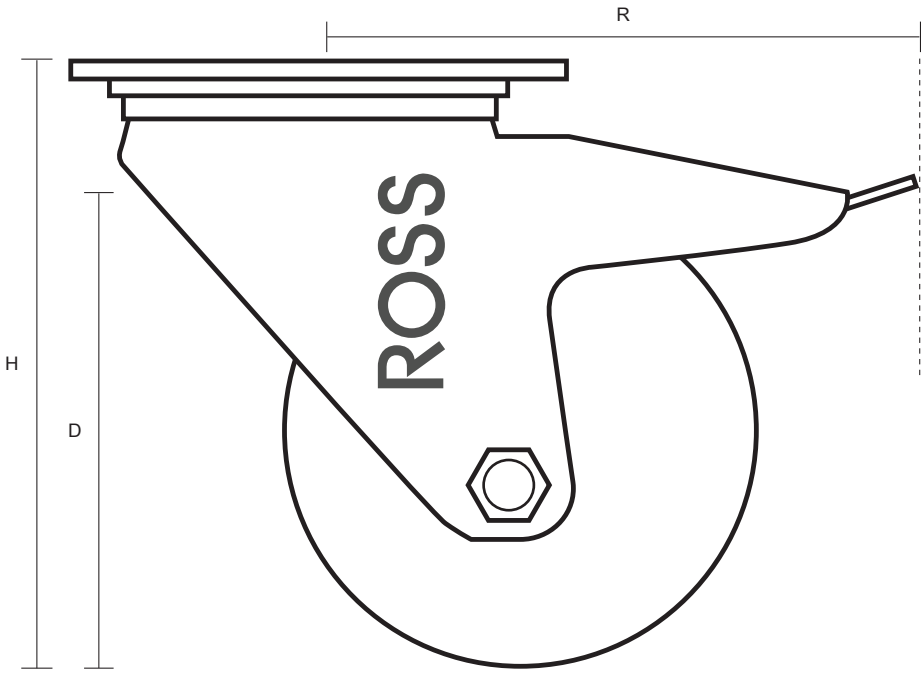

200-3360-ASR/SWB (200mm Swivel Braked Castor Anti-Static Rubber Wheel)

Castor Dimensions - Key		
D	Wheel Diameter (mm)	200mm
L	Plate Dimension Length (mm)	137mm
L1	Plate Dimension Width (mm)	105mm
C	Plate Hole Centers length (mm)	105mm
C1	Plate Hole Centers width (mm)	80mm
D1	Plate Hole Diameter (mm)	10mm
H	Total Castor Height (mm)	240mm
W	Tread Width (mm)	30mm
R	Swivel Radius (mm)	185mm