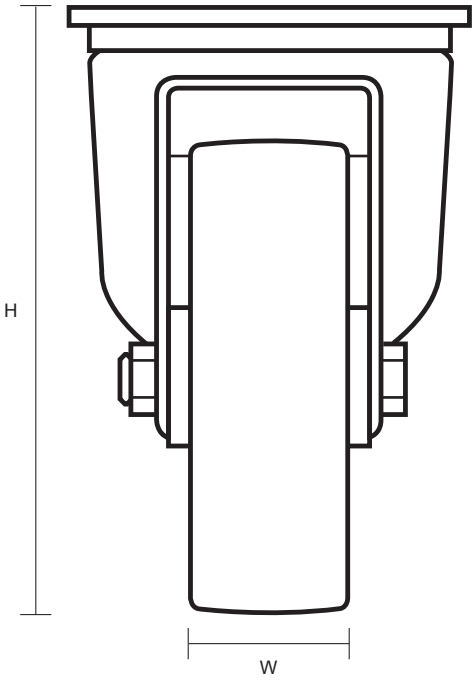

200-3360-ASR/SWB (200mm Swivel Braked Castor Anti-Static Rubber Wheel)

Castor Dimensions - Key		
D	Wheel Diameter (mm)	200mm
L	Plate Dimension Length (mm)	137mm
L1	Plate Dimension Width (mm)	105mm
C	Plate Hole Centers length (mm)	105mm
C1	Plate Hole Centers width (mm)	80mm
D1	Plate Hole Diameter (mm)	10mm
H	Total Castor Height (mm)	240mm
W	Tread Width (mm)	30mm
R	Swivel Radius (mm)	185mm