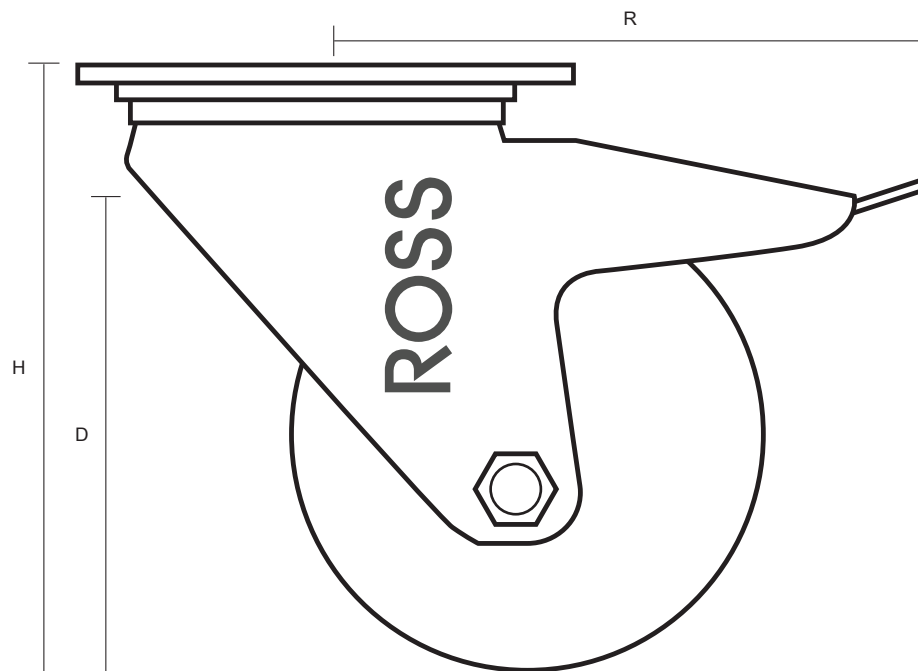

200-3360-GVR/SWB (200mm Swivel Braked Castor Grey Rubber Wheel)

Castor Dimensions - Key		
D	Wheel Diameter (mm)	200mm
L	Plate Dimension Length (mm)	137mm
L1	Plate Dimension Width (mm)	105mm
C	Plate Hole Centers length (mm)	105mm
C1	Plate Hole Centers width (mm)	80/75mm
D1	Plate Hole Diameter (mm)	10mm
H	Total Castor Height (mm)	240mm
W	Tread Width (mm)	33mm
R	Swivel Radius (mm)	167mm