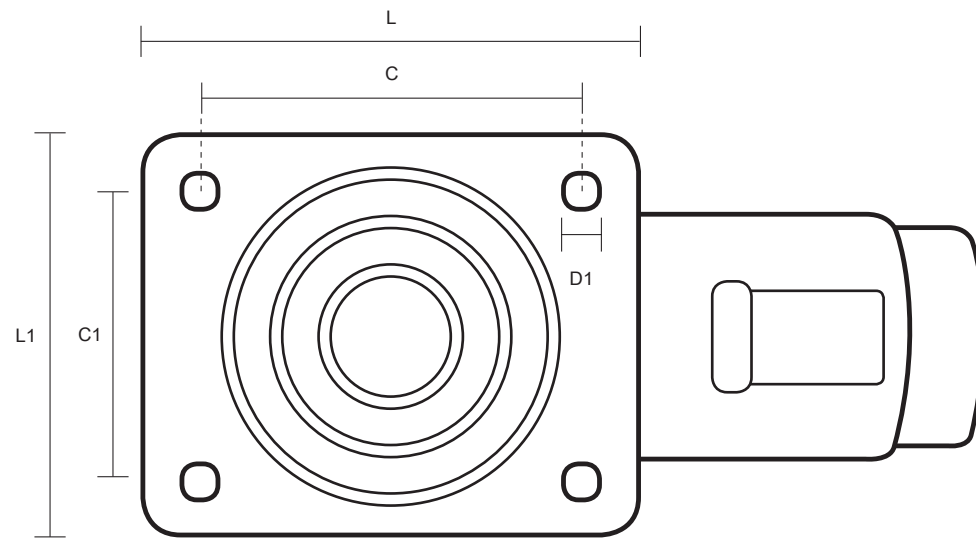

200-3360-GVR/SWB (200mm Swivel Braked Castor Grey Rubber Wheel)

Castor Dimensions - Key		
D	Wheel Diameter (mm)	200mm
L	Plate Dimension Length (mm)	137mm
L1	Plate Dimension Width (mm)	105mm
C	Plate Hole Centers length (mm)	105mm
C1	Plate Hole Centers width (mm)	80/75mm
D1	Plate Hole Diameter (mm)	10mm
H	Total Castor Height (mm)	240mm
W	Tread Width (mm)	33mm
R	Swivel Radius (mm)	167mm