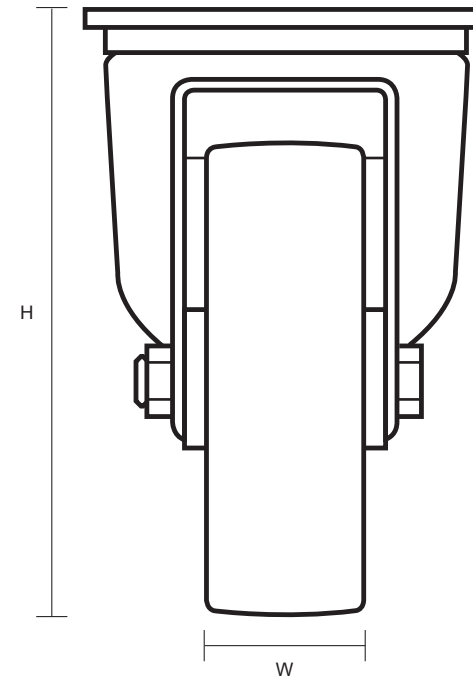

200-3360-GVR/SWB (200mm Swivel Braked Castor Grey Rubber Wheel)

Castor Dimensions - Key		
D	Wheel Diameter (mm)	200mm
L	Plate Dimension Length (mm)	137mm
L1	Plate Dimension Width (mm)	105mm
C	Plate Hole Centers length (mm)	105mm
C1	Plate Hole Centers width (mm)	80/75mm
D1	Plate Hole Diameter (mm)	10mm
H	Total Castor Height (mm)	240mm
W	Tread Width (mm)	33mm
R	Swivel Radius (mm)	167mm