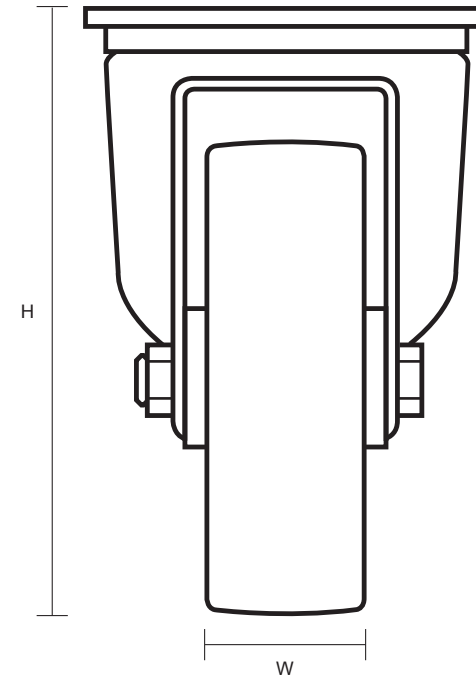

200-3360-GVR (200mm Swivel Castor Grey Rubber Wheel)

Castor Dimensions - Key		
D	Wheel Diameter (mm)	200mm
L	Plate Dimension Length (mm)	137mm
L1	Plate Dimension Width (mm)	105mm
C	Plate Hole Centers length (mm)	105mm
C1	Plate Hole Centers width (mm)	80/75mm
D1	Plate Hole Diameter (mm)	10mm
H	Total Castor Height (mm)	240mm
W	Tread Width (mm)	33mm
R	Swivel Radius (mm)	155mm