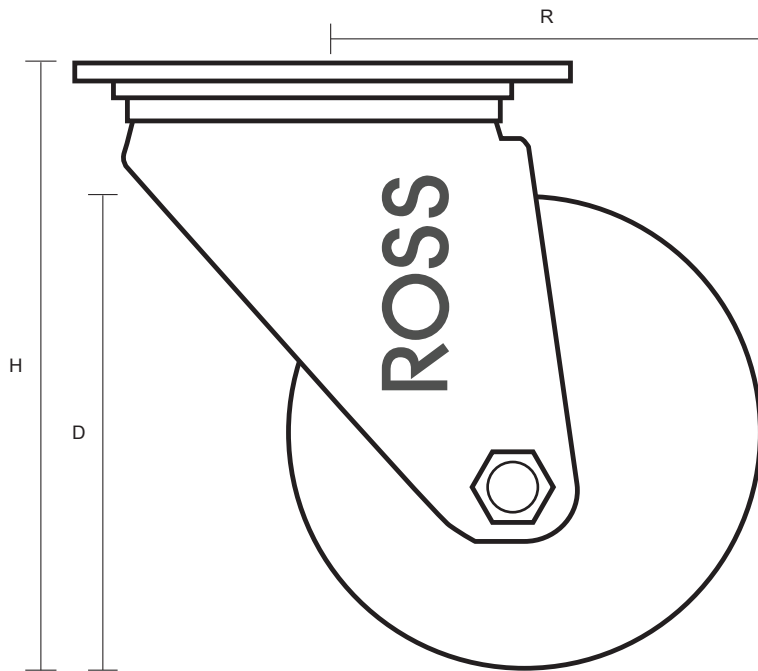

200-3360-GVR (200mm Swivel Castor Grey Rubber Wheel)

Castor Dimensions - Key		
D	Wheel Diameter (mm)	200mm
L	Plate Dimension Length (mm)	137mm
L1	Plate Dimension Width (mm)	105mm
C	Plate Hole Centers length (mm)	105mm
C1	Plate Hole Centers width (mm)	80/75mm
D1	Plate Hole Diameter (mm)	10mm
H	Total Castor Height (mm)	240mm
W	Tread Width (mm)	33mm
R	Swivel Radius (mm)	155mm