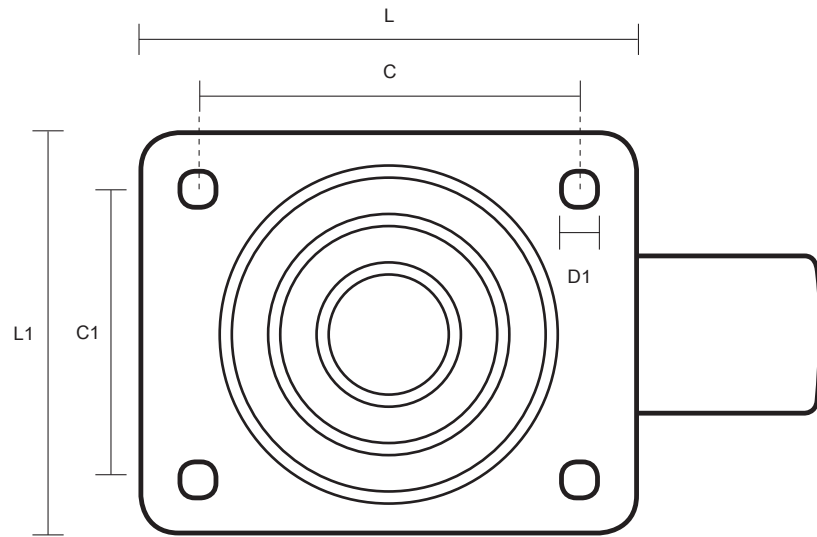

200-3360-GVR (200mm Swivel Castor Grey Rubber Wheel)

Castor Dimensions - Key		
D	Wheel Diameter (mm)	200mm
L	Plate Dimension Length (mm)	137mm
L1	Plate Dimension Width (mm)	105mm
C	Plate Hole Centers length (mm)	105mm
C1	Plate Hole Centers width (mm)	80/75mm
D1	Plate Hole Diameter (mm)	10mm
H	Total Castor Height (mm)	240mm
W	Tread Width (mm)	33mm
R	Swivel Radius (mm)	155mm