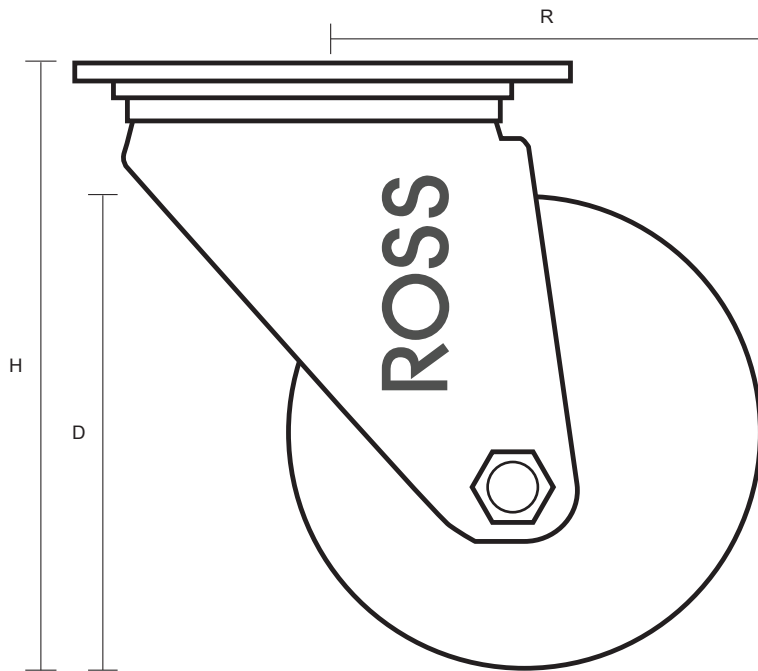

200-3360-NY (200mm Swivel Castor Nylon Wheel)

Castor Dimensions - Key		
D	Wheel Diameter (mm)	200mm
L	Plate Dimension Length (mm)	137mm
L1	Plate Dimension Width (mm)	105mm
C	Plate Hole Centers length (mm)	105mm
C1	Plate Hole Centers width (mm)	80/75mm
D1	Plate Hole Diameter (mm)	10mm
H	Total Castor Height (mm)	240mm
W	Tread Width (mm)	46mm
R	Swivel Radius (mm)	155mm