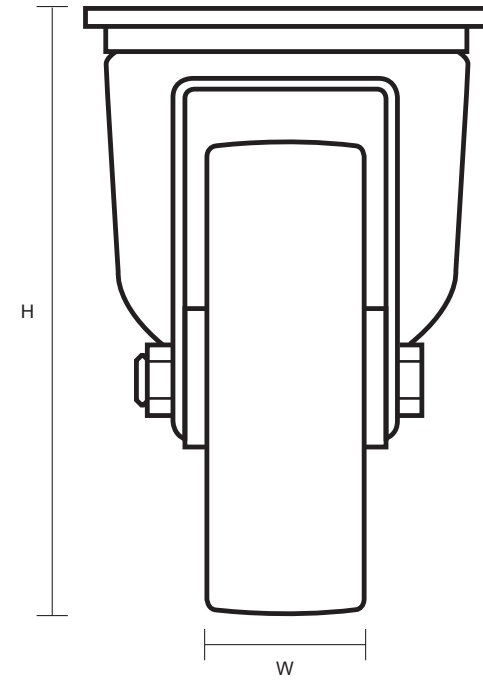

200-3360-NY (200mm Swivel Castor Nylon Wheel)

Castor Dimensions - Key		
D	Wheel Diameter (mm)	200mm
L	Plate Dimension Length (mm)	137mm
L1	Plate Dimension Width (mm)	105mm
C	Plate Hole Centers length (mm)	105mm
C1	Plate Hole Centers width (mm)	80/75mm
D1	Plate Hole Diameter (mm)	10mm
H	Total Castor Height (mm)	240mm
W	Tread Width (mm)	46mm
R	Swivel Radius (mm)	155mm