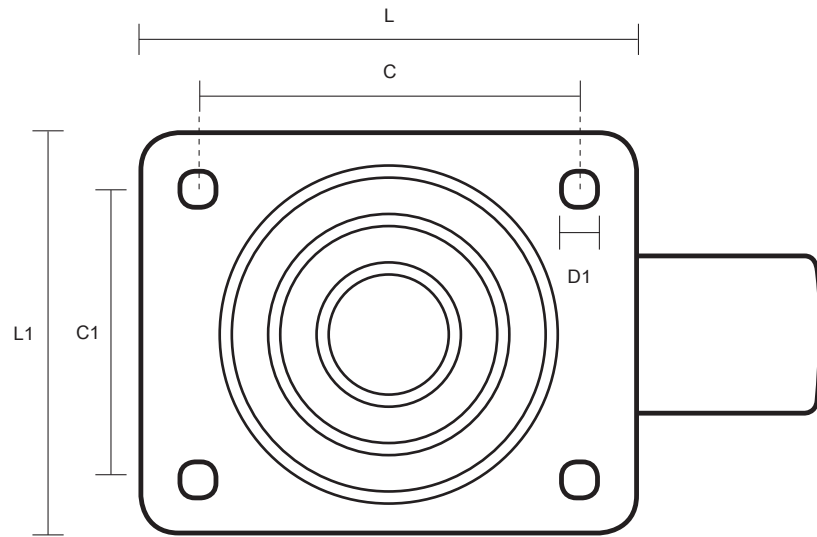

200-3360-NY (200mm Swivel Castor Nylon Wheel)

Castor Dimensions - Key		
D	Wheel Diameter (mm)	200mm
L	Plate Dimension Length (mm)	137mm
L1	Plate Dimension Width (mm)	105mm
C	Plate Hole Centers length (mm)	105mm
C1	Plate Hole Centers width (mm)	80/75mm
D1	Plate Hole Diameter (mm)	10mm
H	Total Castor Height (mm)	240mm
W	Tread Width (mm)	46mm
R	Swivel Radius (mm)	155mm