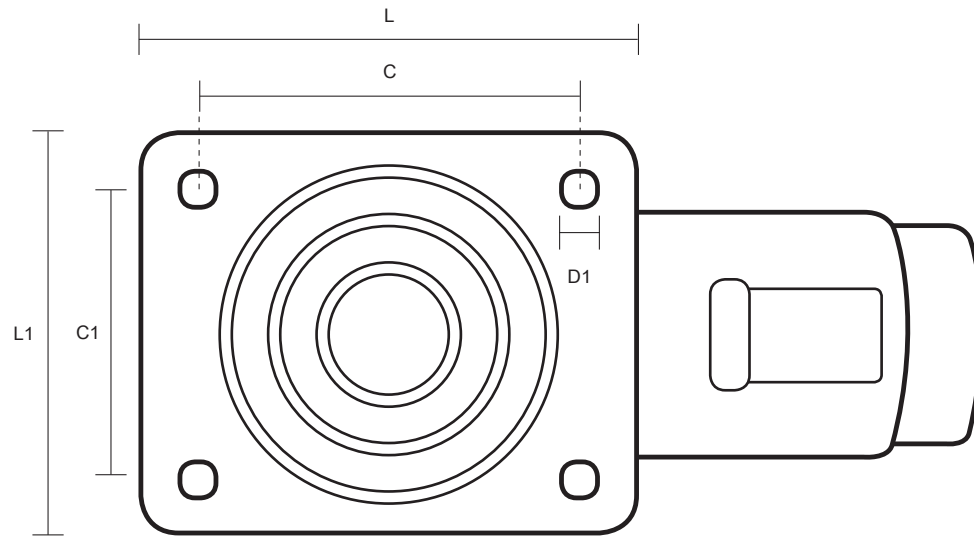

200-3360-PNB/SWB (200mm Swivel Braked Castor Polyurethane Wheel )

Castor Dimensions - Key		
D	Wheel Diameter (mm)	200mm
L	Plate Dimension Length (mm)	137mm
L1	Plate Dimension Width (mm)	105mm
C	Plate Hole Centers length (mm)	105mm
C1	Plate Hole Centers width (mm)	80/75mm
D1	Plate Hole Diameter (mm)	10mm
H	Total Castor Height (mm)	240mm
W	Tread Width (mm)	50mm
R	Swivel Radius (mm)	167mm