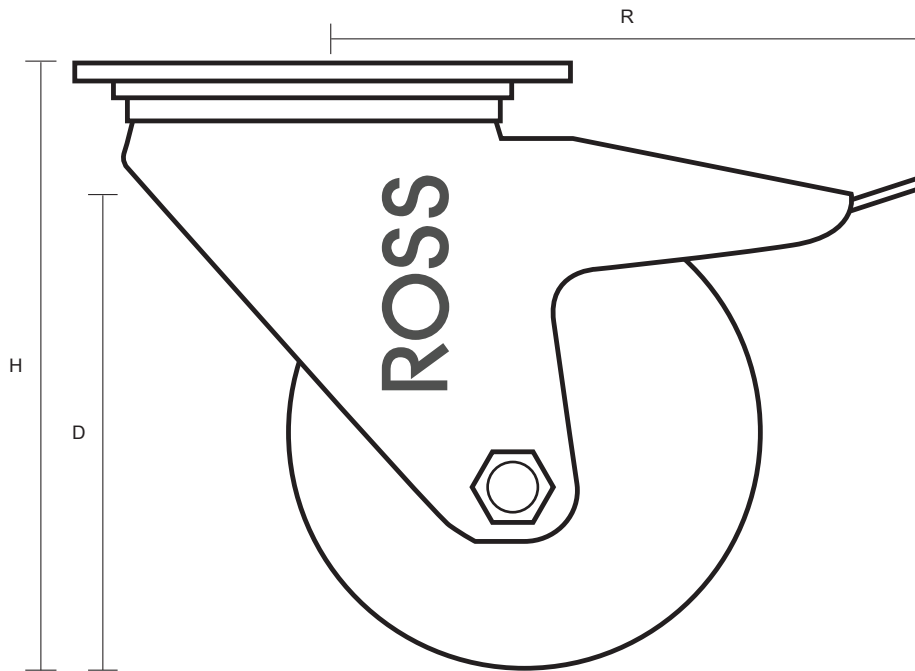

200-3360-PNB/SWB (200mm Swivel Braked Castor Polyurethane Wheel )

Castor Dimensions - Key		
D	Wheel Diameter (mm)	200mm
L	Plate Dimension Length (mm)	137mm
L1	Plate Dimension Width (mm)	105mm
C	Plate Hole Centers length (mm)	105mm
C1	Plate Hole Centers width (mm)	80/75mm
D1	Plate Hole Diameter (mm)	10mm
H	Total Castor Height (mm)	240mm
W	Tread Width (mm)	50mm
R	Swivel Radius (mm)	167mm