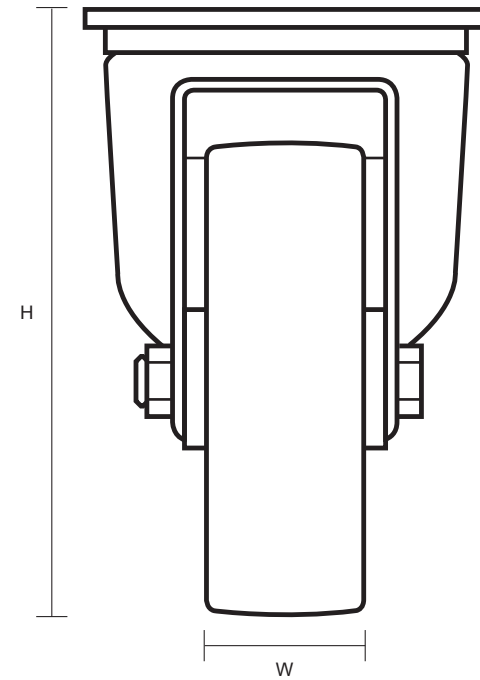

200-3360-PNB/SWB (200mm Swivel Braked Castor Polyurethane Wheel )

Castor Dimensions - Key		
D	Wheel Diameter (mm)	200mm
L	Plate Dimension Length (mm)	137mm
L1	Plate Dimension Width (mm)	105mm
C	Plate Hole Centers length (mm)	105mm
C1	Plate Hole Centers width (mm)	80/75mm
D1	Plate Hole Diameter (mm)	10mm
H	Total Castor Height (mm)	240mm
W	Tread Width (mm)	50mm
R	Swivel Radius (mm)	167mm