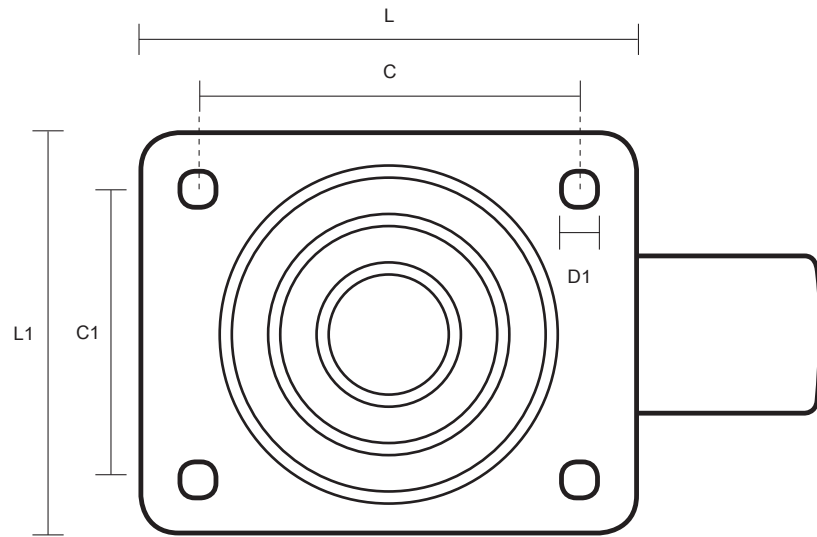

200-3360-PNB (200mm Swivel Castor Polyurethane Wheel)

Castor Dimensions - Key		
D	Wheel Diameter (mm )	200mm
L	Plate Dimension Length (mm)	137mm
L1	Plate Dimension Width (mm)	105mm
C	Plate Hole Centers length (mm)	105mm
C1	Plate Hole Centers width (mm)	80/75mm
D1	Plate Hole Diameter (mm)	10mm
H	Total Castor Height (mm)	240mm
W	Tread Width (mm)	50mm
R	Swivel Radius (mm)	155mm