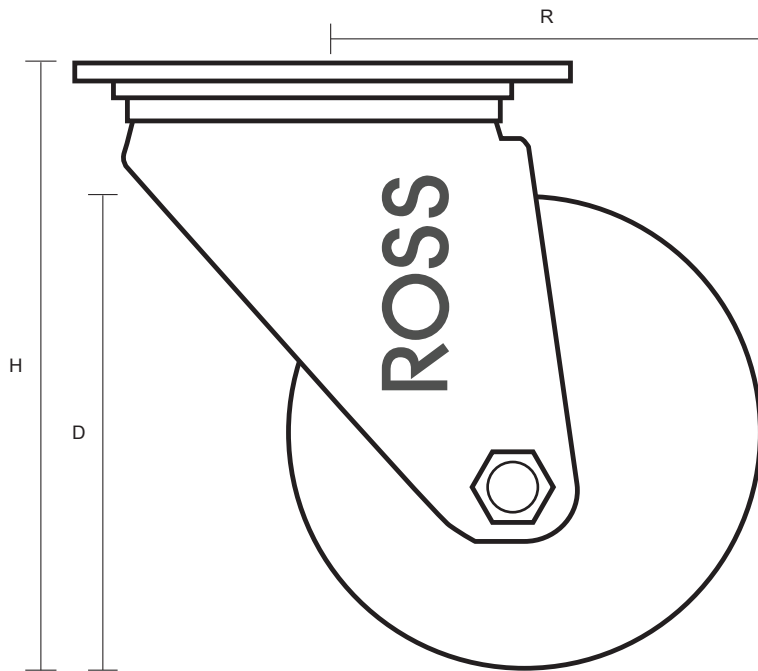

200-3360-PNB (200mm Swivel Castor Polyurethane Wheel)

Castor Dimensions - Key		
D	Wheel Diameter (mm )	200mm
L	Plate Dimension Length (mm)	137mm
L1	Plate Dimension Width (mm)	105mm
C	Plate Hole Centers length (mm)	105mm
C1	Plate Hole Centers width (mm)	80/75mm
D1	Plate Hole Diameter (mm)	10mm
H	Total Castor Height (mm)	240mm
W	Tread Width (mm)	50mm
R	Swivel Radius (mm)	155mm