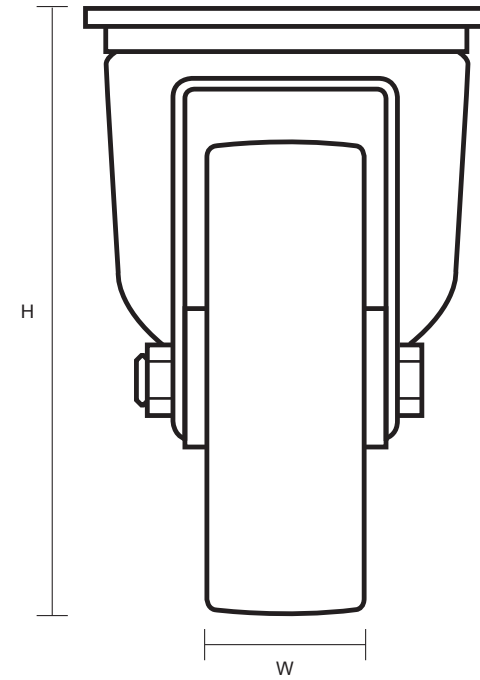

200-3360-PNB (200mm Swivel Castor Polyurethane Wheel)

Castor Dimensions - Key		
D	Wheel Diameter (mm )	200mm
L	Plate Dimension Length (mm)	137mm
L1	Plate Dimension Width (mm)	105mm
C	Plate Hole Centers length (mm)	105mm
C1	Plate Hole Centers width (mm)	80/75mm
D1	Plate Hole Diameter (mm)	10mm
H	Total Castor Height (mm)	240mm
W	Tread Width (mm)	50mm
R	Swivel Radius (mm)	155mm