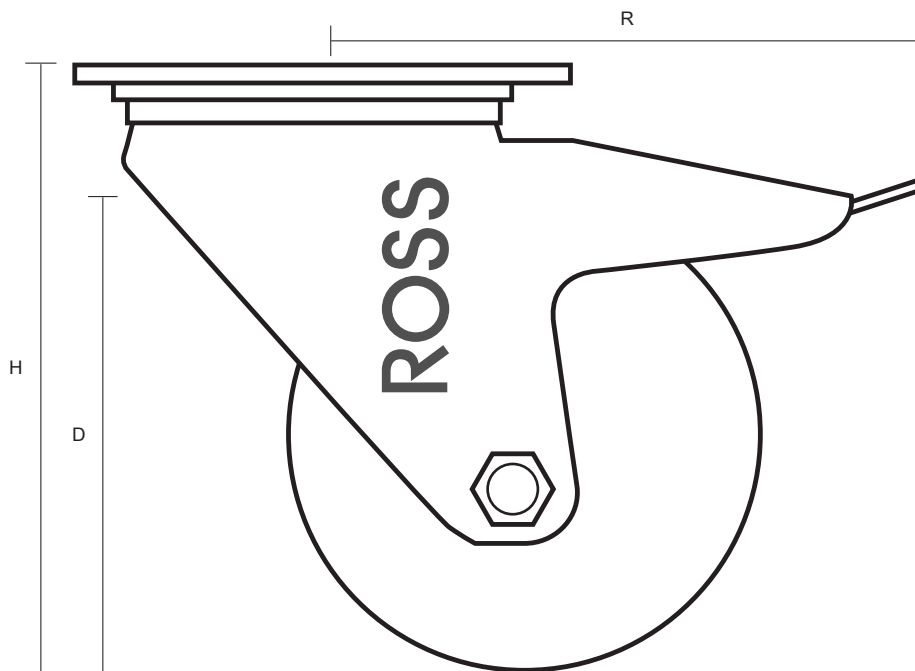

200-3360-PVR/SWB (200mm Swivel Braked Castor Black Rubber Wheel )

Castor Dimensions - Key		
D	Wheel Diameter (mm)	200mm
L	Plate Dimension Length (mm)	137mm
L1	Plate Dimension Width (mm)	105mm
C	Plate Hole Centers length (mm)	105mm
C1	Plate Hole Centers width (mm)	80/75mm
D1	Plate Hole Diameter (mm)	10mm
H	Total Castor Height (mm)	240mm
W	Tread Width (mm)	33mm
R	Swivel Radius (mm)	167mm