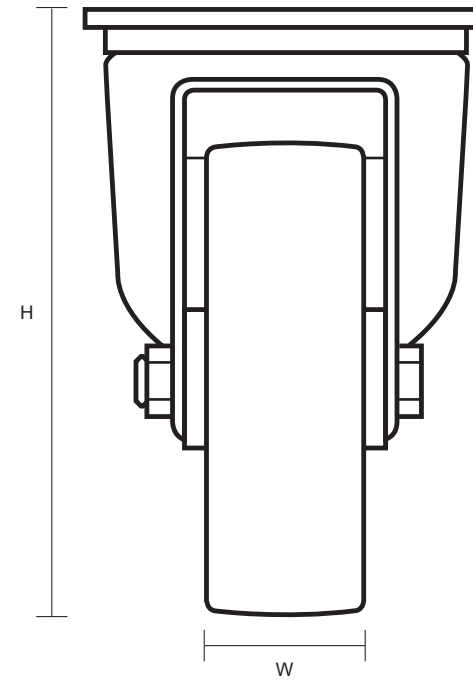

200-3360-PVR/SWB (200mm Swivel Braked Castor Black Rubber Wheel )

Castor Dimensions - Key		
D	Wheel Diameter (mm)	200mm
L	Plate Dimension Length (mm)	137mm
L1	Plate Dimension Width (mm)	105mm
C	Plate Hole Centers length (mm)	105mm
C1	Plate Hole Centers width (mm)	80/75mm
D1	Plate Hole Diameter (mm)	10mm
H	Total Castor Height (mm)	240mm
W	Tread Width (mm)	33mm
R	Swivel Radius (mm)	167mm