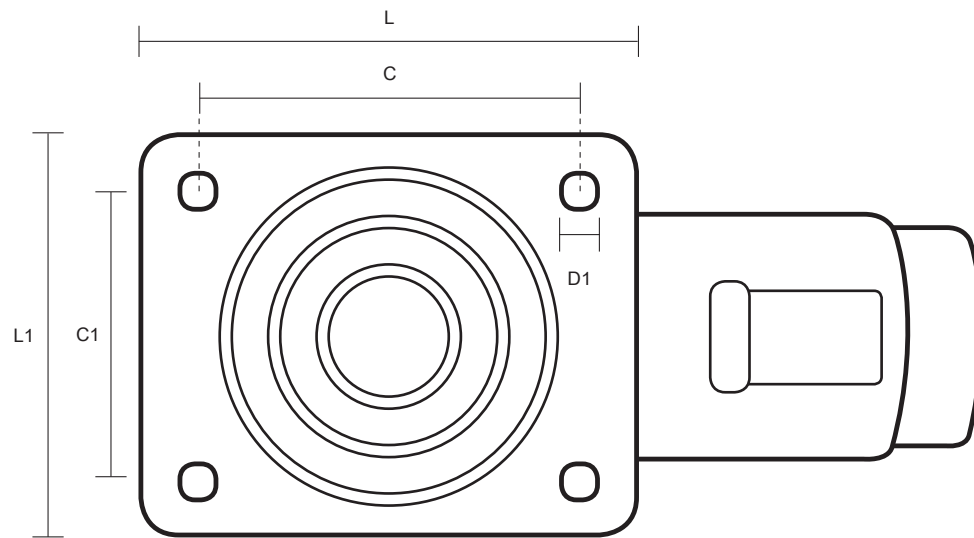

200-3360-PVR/SWB (200mm Swivel Braked Castor Black Rubber Wheel )

Castor Dimensions - Key		
D	Wheel Diameter (mm)	200mm
L	Plate Dimension Length (mm)	137mm
L1	Plate Dimension Width (mm)	105mm
C	Plate Hole Centers length (mm)	105mm
C1	Plate Hole Centers width (mm)	80/75mm
D1	Plate Hole Diameter (mm)	10mm
H	Total Castor Height (mm)	240mm
W	Tread Width (mm)	33mm
R	Swivel Radius (mm)	167mm