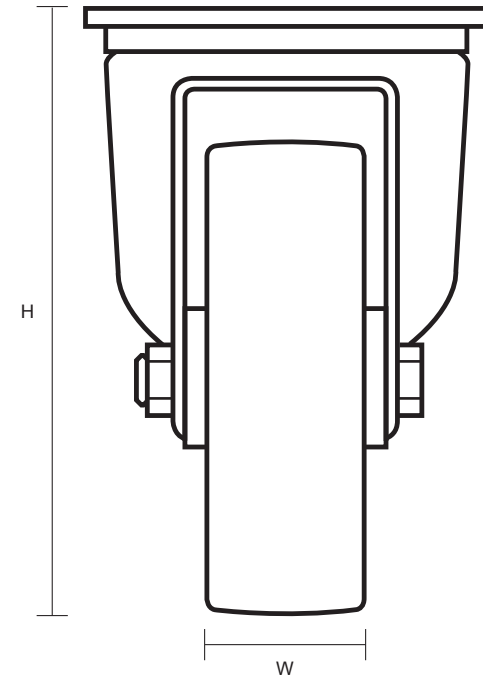

200-3360-PVR (200mm Swivel Castor Black Rubber Wheel)

Castor Dimensions - Key		
D	Wheel Diameter (mm)	200mm
L	Plate Dimension Length (mm)	137mm
L1	Plate Dimension Width (mm)	105mm
C	Plate Hole Centers length (mm)	105mm
C1	Plate Hole Centers width (mm)	80/75mm
D1	Plate Hole Diameter (mm)	10mm
H	Total Castor Height (mm)	240mm
W	Tread Width (mm)	33mm
R	Swivel Radius (mm)	155mm