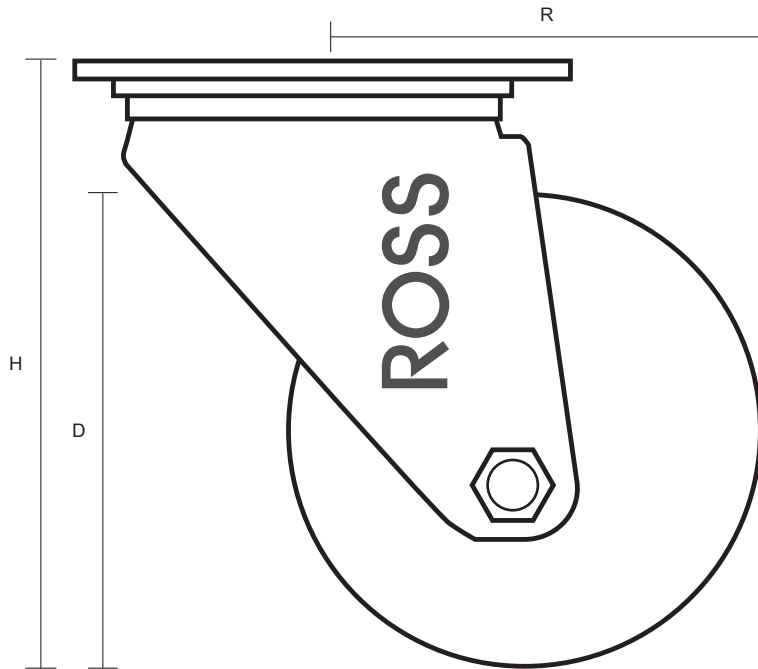

200-3360-PVR (200mm Swivel Castor Black Rubber Wheel)

Castor Dimensions - Key		
D	Wheel Diameter (mm)	200mm
L	Plate Dimension Length (mm)	137mm
L1	Plate Dimension Width (mm)	105mm
C	Plate Hole Centers length (mm)	105mm
C1	Plate Hole Centers width (mm)	80/75mm
D1	Plate Hole Diameter (mm)	10mm
H	Total Castor Height (mm)	240mm
W	Tread Width (mm)	33mm
R	Swivel Radius (mm)	155mm