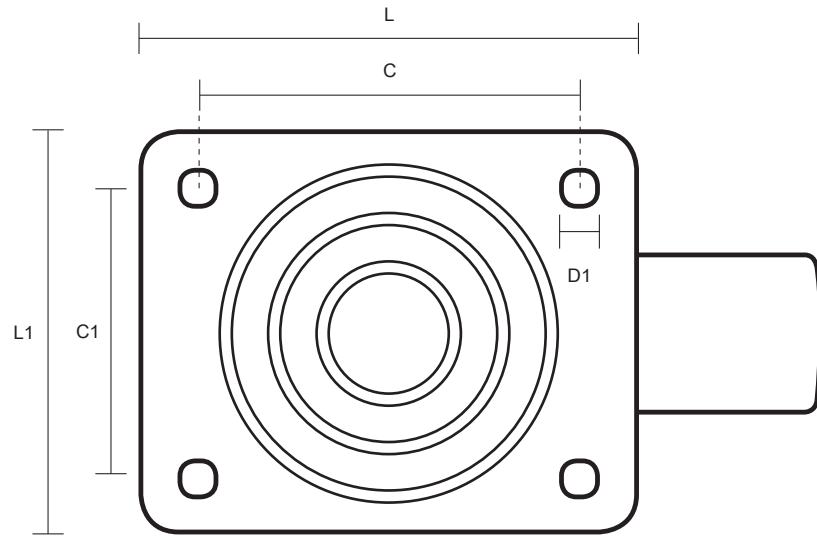

200-3360-PVR (200mm Swivel Castor Black Rubber Wheel)

Castor Dimensions - Key		
D	Wheel Diameter (mm)	200mm
L	Plate Dimension Length (mm)	137mm
L1	Plate Dimension Width (mm)	105mm
C	Plate Hole Centers length (mm)	105mm
C1	Plate Hole Centers width (mm)	80/75mm
D1	Plate Hole Diameter (mm)	10mm
H	Total Castor Height (mm)	240mm
W	Tread Width (mm)	33mm
R	Swivel Radius (mm)	155mm