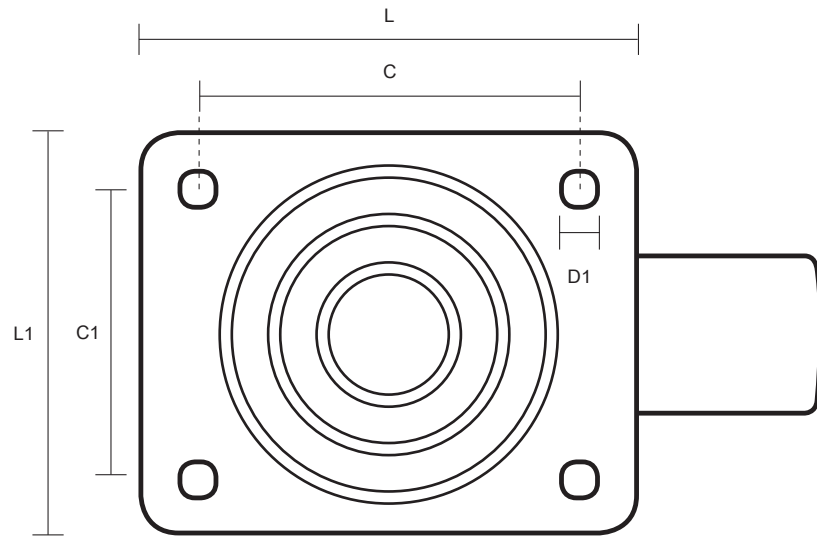

200-3360-PWR (200mm Swivel Castor Pneumatic Wheel)

Castor Dimensions - Key		
D	Wheel Diameter (mm)	200mm
L	Plate Dimension Length (mm)	137mm
L1	Plate Dimension Width (mm)	105mm
C	Plate Hole Centers length (mm)	105mm
C1	Plate Hole Centers width (mm)	80mm
D1	Plate Hole Diameter (mm)	10mm
H	Total Castor Height (mm)	240mm
W	Tread Width (mm)	48mm
R	Swivel Radius (mm)	165mm