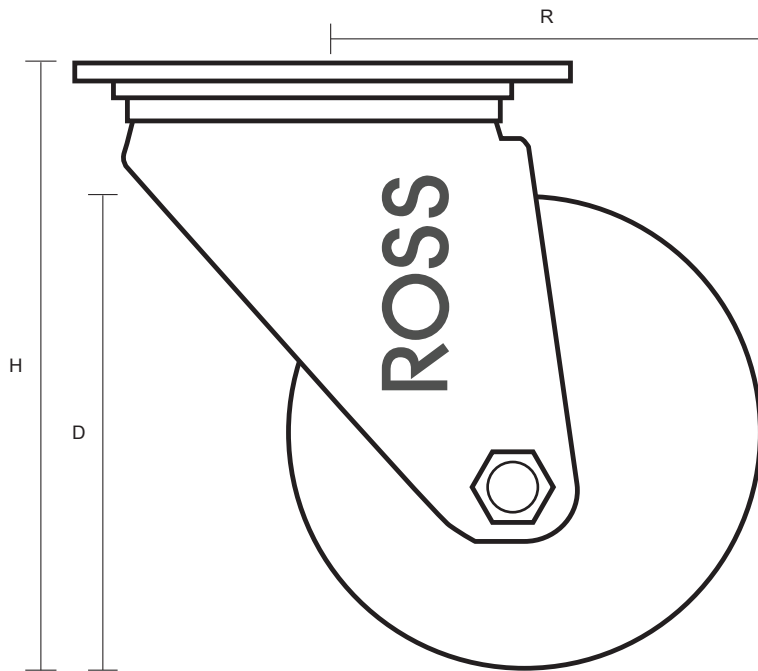

200-3360-PWR (200mm Swivel Castor Pneumatic Wheel)

Castor Dimensions - Key		
D	Wheel Diameter (mm)	200mm
L	Plate Dimension Length (mm)	137mm
L1	Plate Dimension Width (mm)	105mm
C	Plate Hole Centers length (mm)	105mm
C1	Plate Hole Centers width (mm)	80mm
D1	Plate Hole Diameter (mm)	10mm
H	Total Castor Height (mm)	240mm
W	Tread Width (mm)	48mm
R	Swivel Radius (mm)	165mm