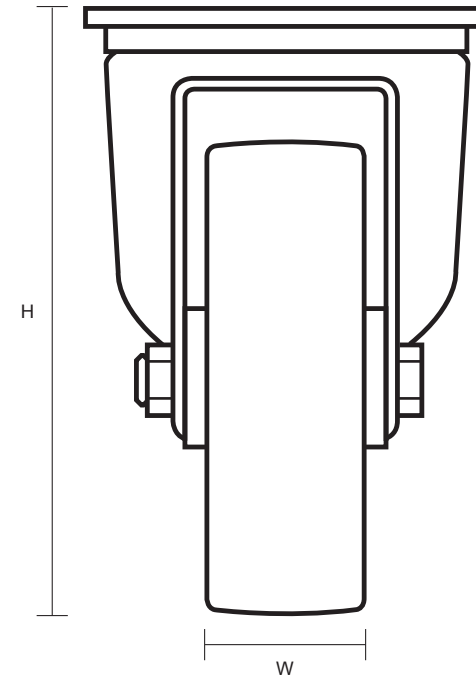

200-3360-PWR (200mm Swivel Castor Pneumatic Wheel)

Castor Dimensions - Key		
D	Wheel Diameter (mm)	200mm
L	Plate Dimension Length (mm)	137mm
L1	Plate Dimension Width (mm)	105mm
C	Plate Hole Centers length (mm)	105mm
C1	Plate Hole Centers width (mm)	80mm
D1	Plate Hole Diameter (mm)	10mm
H	Total Castor Height (mm)	240mm
W	Tread Width (mm)	48mm
R	Swivel Radius (mm)	165mm