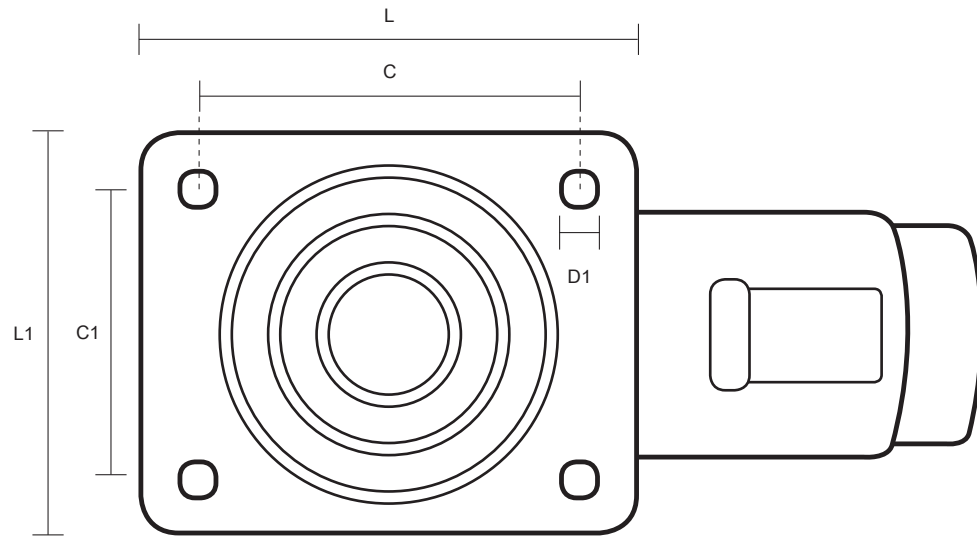

200-3360-RNB/SWB (200mm Swivel Braked Castor Blue Rubber Wheel)

Castor Dimensions - Key		
D	Wheel Diameter (mm)	200mm
L	Plate Dimension Length (mm)	137mm
L1	Plate Dimension Width (mm)	105mm
C	Plate Hole Centers length (mm)	105mm
C1	Plate Hole Centers width (mm)	80/75mm
D1	Plate Hole Diameter (mm)	10mm
H	Total Castor Height (mm)	240mm
W	Tread Width (mm)	40mm
R	Swivel Radius (mm)	167mm