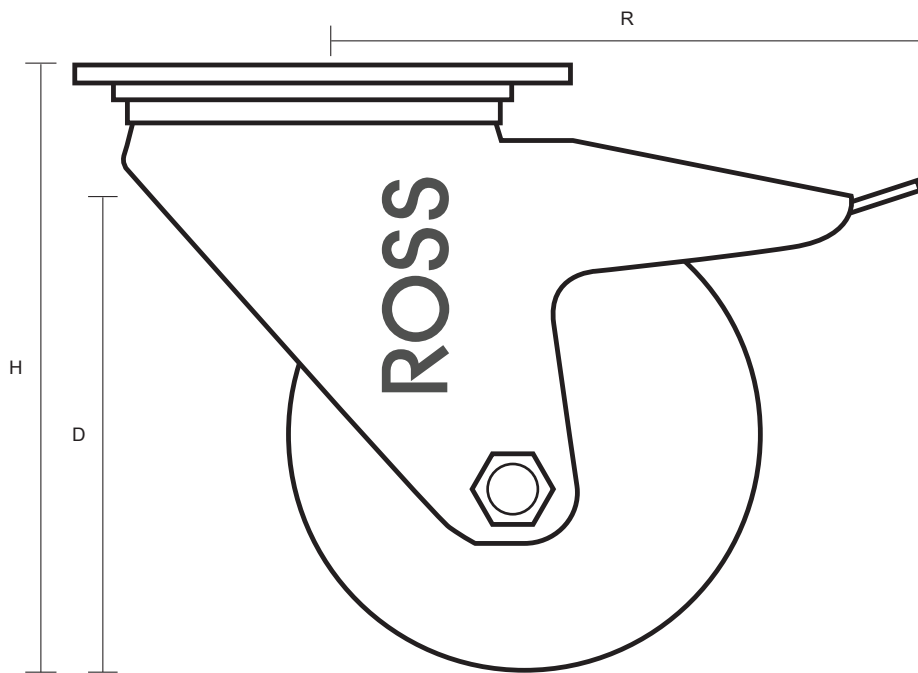

200-3360-RNB/SWB (200mm Swivel Braked Castor Blue Rubber Wheel)

Castor Dimensions - Key		
D	Wheel Diameter (mm)	200mm
L	Plate Dimension Length (mm)	137mm
L1	Plate Dimension Width (mm)	105mm
C	Plate Hole Centers length (mm)	105mm
C1	Plate Hole Centers width (mm)	80/75mm
D1	Plate Hole Diameter (mm)	10mm
H	Total Castor Height (mm)	240mm
W	Tread Width (mm)	40mm
R	Swivel Radius (mm)	167mm