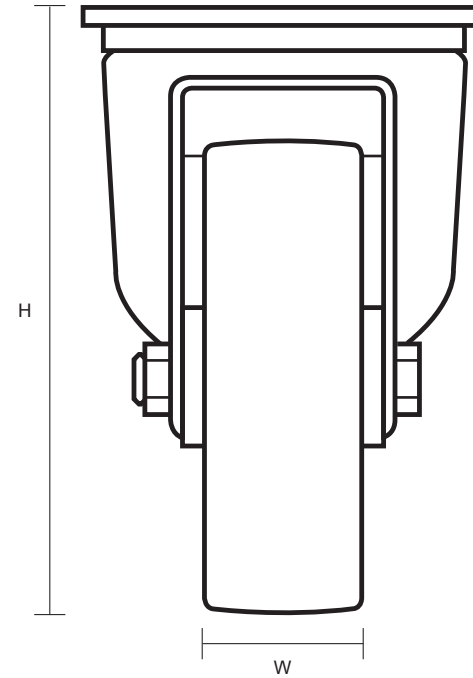

200-3360-RNB/SWB (200mm Swivel Braked Castor Blue Rubber Wheel)

Castor Dimensions - Key		
D	Wheel Diameter (mm)	200mm
L	Plate Dimension Length (mm)	137mm
L1	Plate Dimension Width (mm)	105mm
C	Plate Hole Centers length (mm)	105mm
C1	Plate Hole Centers width (mm)	80/75mm
D1	Plate Hole Diameter (mm)	10mm
H	Total Castor Height (mm)	240mm
W	Tread Width (mm)	40mm
R	Swivel Radius (mm)	167mm