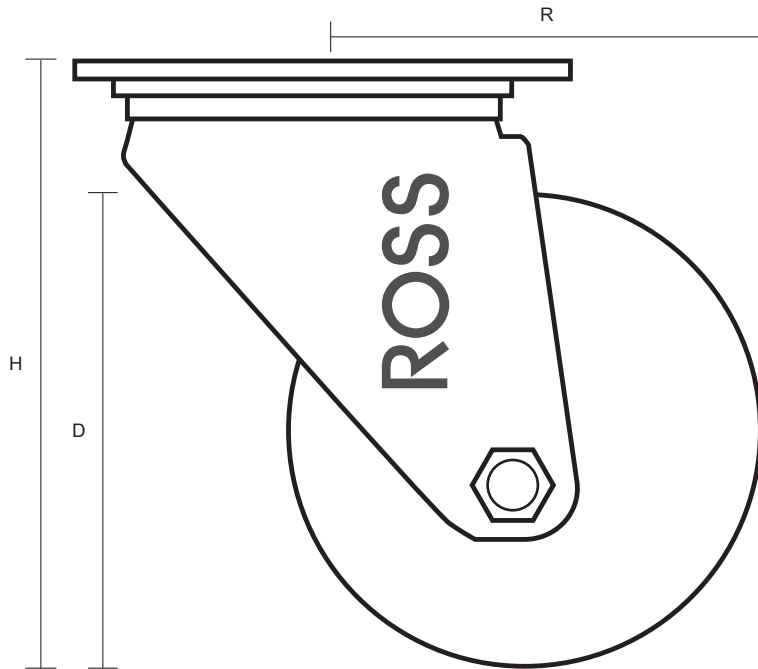

200-3360-RNB (200mm Swivel Castor Blue Rubber Wheel)

Castor Dimensions - Key		
D	Wheel Diameter (mm)	200mm
L	Plate Dimension Length (mm)	137mm
L1	Plate Dimension Width (mm)	105mm
C	Plate Hole Centers length (mm)	105mm
C1	Plate Hole Centers width (mm)	80/75mm
D1	Plate Hole Diameter (mm)	10mm
H	Total Castor Height (mm)	240mm
W	Tread Width (mm)	40mm
R	Swivel Radius (mm)	155mm