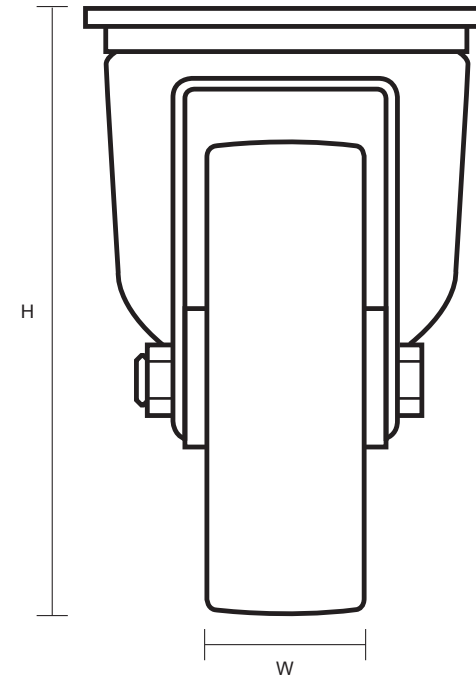

200-3360-RNB (200mm Swivel Castor Blue Rubber Wheel)

Castor Dimensions - Key		
D	Wheel Diameter (mm)	200mm
L	Plate Dimension Length (mm)	137mm
L1	Plate Dimension Width (mm)	105mm
C	Plate Hole Centers length (mm)	105mm
C1	Plate Hole Centers width (mm)	80/75mm
D1	Plate Hole Diameter (mm)	10mm
H	Total Castor Height (mm)	240mm
W	Tread Width (mm)	40mm
R	Swivel Radius (mm)	155mm