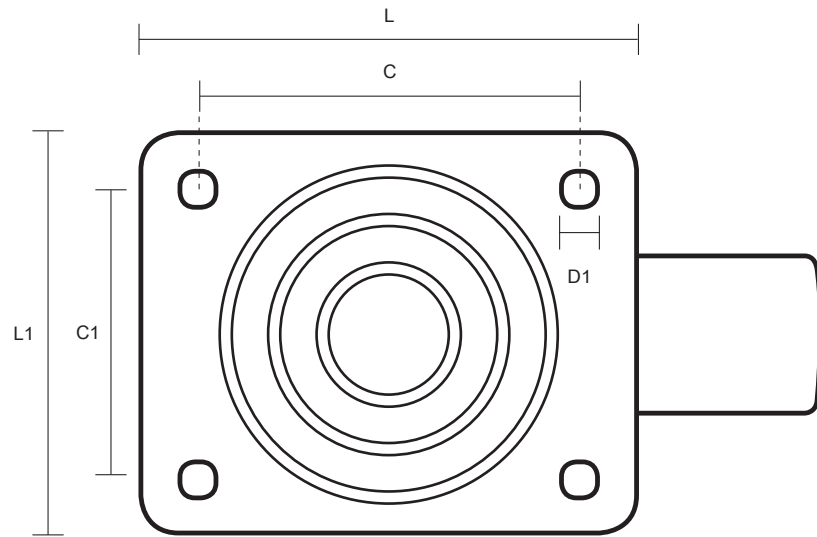

200-3360-RNB (200mm Swivel Castor Blue Rubber Wheel)

Castor Dimensions - Key		
D	Wheel Diameter (mm)	200mm
L	Plate Dimension Length (mm)	137mm
L1	Plate Dimension Width (mm)	105mm
C	Plate Hole Centers length (mm)	105mm
C1	Plate Hole Centers width (mm)	80/75mm
D1	Plate Hole Diameter (mm)	10mm
H	Total Castor Height (mm)	240mm
W	Tread Width (mm)	40mm
R	Swivel Radius (mm)	155mm