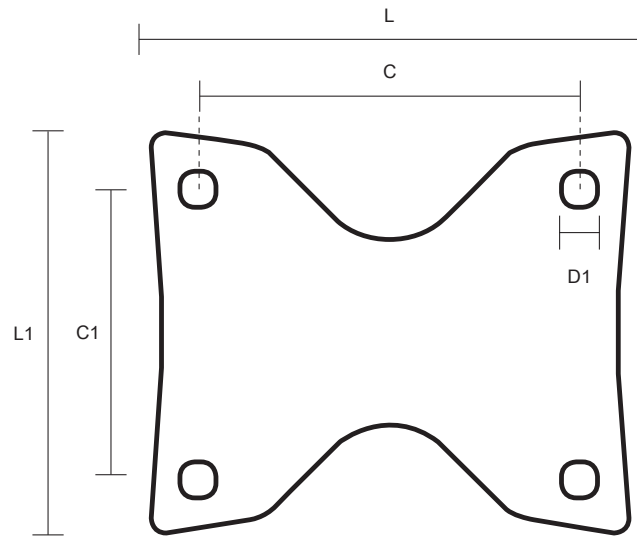

200-3368-ASR (200mm Fixed Castor Anti-Static Rubber Wheel)

Castor Dimensions - Key		
D	Wheel Diameter (mm)	200mm
L	Plate Dimension Length (mm)	137mm
L1	Plate Dimension Width (mm)	115mm
C	Plate Hole Centers length (mm)	105mm
C1	Plate Hole Centers width (mm)	80mm
D1	Plate Hole Diameter (mm)	10mm
H	Total Castor Height (mm)	240mm
W	Tread Width (mm)	30mm
R	Swivel Radius (mm)	n/a