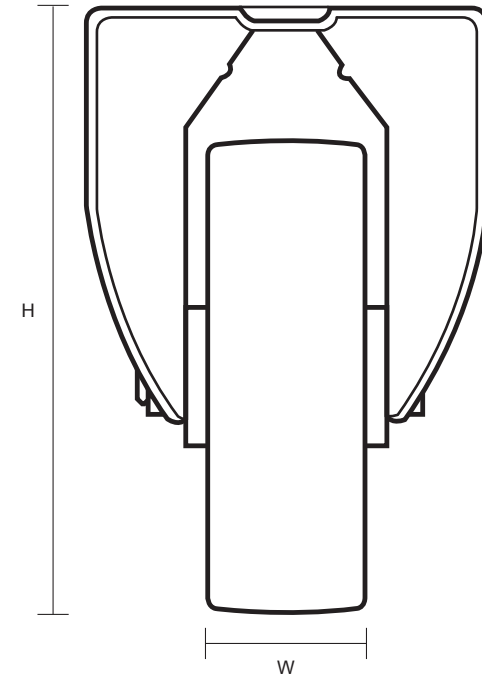

200-3368-ASR (200mm Fixed Castor Anti-Static Rubber Wheel)

Castor Dimensions - Key		
D	Wheel Diameter (mm)	200mm
L	Plate Dimension Length (mm)	137mm
L1	Plate Dimension Width (mm)	115mm
C	Plate Hole Centers length (mm)	105mm
C1	Plate Hole Centers width (mm)	80mm
D1	Plate Hole Diameter (mm)	10mm
H	Total Castor Height (mm)	240mm
W	Tread Width (mm)	30mm
R	Swivel Radius (mm)	n/a