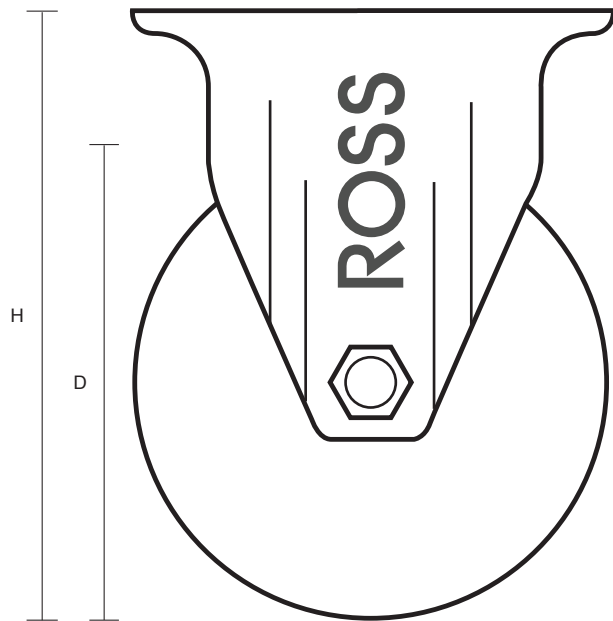

200-3368-ASR (200mm Fixed Castor Anti-Static Rubber Wheel)

Castor Dimensions - Key		
D	Wheel Diameter (mm)	200mm
L	Plate Dimension Length (mm)	137mm
L1	Plate Dimension Width (mm)	115mm
C	Plate Hole Centers length (mm)	105mm
C1	Plate Hole Centers width (mm)	80mm
D1	Plate Hole Diameter (mm)	10mm
H	Total Castor Height (mm)	240mm
W	Tread Width (mm)	30mm
R	Swivel Radius (mm)	n/a