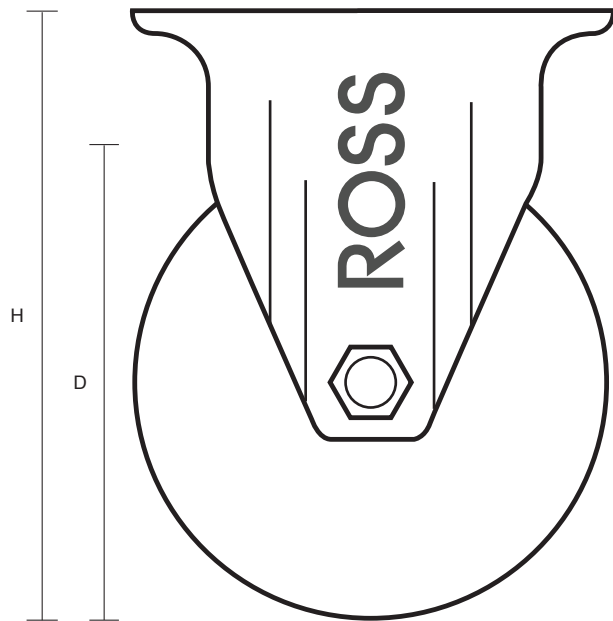

200-3368-GVR (200mm Fixed Castor Grey Rubber Wheel)

Castor Dimensions - Key		
D	Wheel Diameter (mm)	200mm
L	Plate Dimension Length (mm)	137mm
L1	Plate Dimension Width (mm)	115mm
C	Plate Hole Centers length (mm)	105mm
C1	Plate Hole Centers width (mm)	80/75mm
D1	Plate Hole Diameter (mm)	10mm
H	Total Castor Height (mm)	240mm
W	Tread Width (mm)	33mm
R	Swivel Radius (mm)	n/a