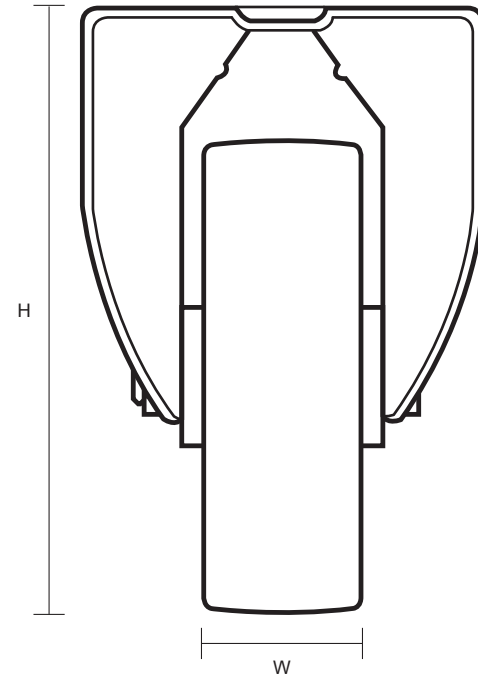

200-3368-GVR (200mm Fixed Castor Grey Rubber Wheel)

Castor Dimensions - Key		
D	Wheel Diameter (mm)	200mm
L	Plate Dimension Length (mm)	137mm
L1	Plate Dimension Width (mm)	115mm
C	Plate Hole Centers length (mm)	105mm
C1	Plate Hole Centers width (mm)	80/75mm
D1	Plate Hole Diameter (mm)	10mm
H	Total Castor Height (mm)	240mm
W	Tread Width (mm)	33mm
R	Swivel Radius (mm)	n/a