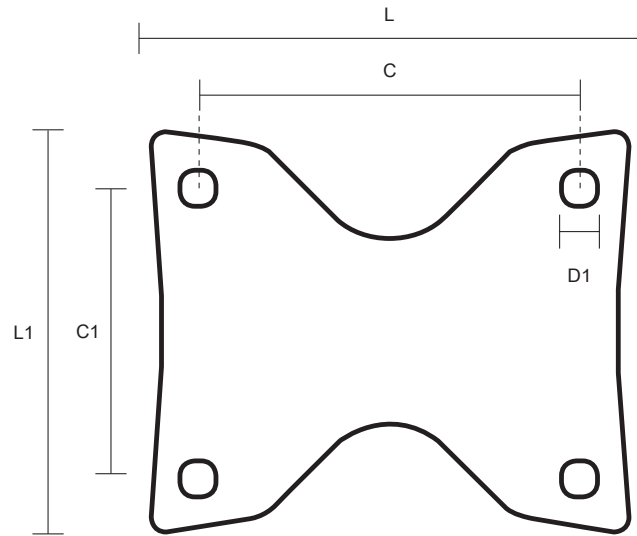

200-3368-GVR (200mm Fixed Castor Grey Rubber Wheel)

Castor Dimensions - Key		
D	Wheel Diameter (mm)	200mm
L	Plate Dimension Length (mm)	137mm
L1	Plate Dimension Width (mm)	115mm
C	Plate Hole Centers length (mm)	105mm
C1	Plate Hole Centers width (mm)	80/75mm
D1	Plate Hole Diameter (mm)	10mm
H	Total Castor Height (mm)	240mm
W	Tread Width (mm)	33mm
R	Swivel Radius (mm)	n/a