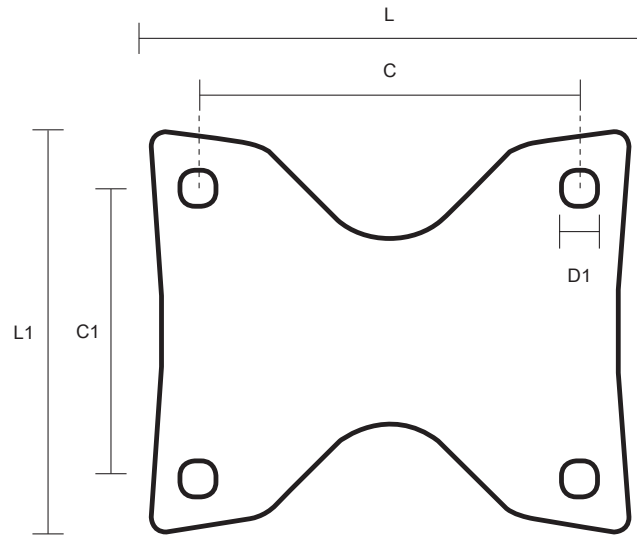

200-3368-PNB (200mm Fixed Castor Polyurethane Wheel)

Castor Dimensions - Key		
D	Wheel Diameter (mm)	200mm
L	Plate Dimension Length (mm)	137mm
L1	Plate Dimension Width (mm)	115mm
C	Plate Hole Centers length (mm)	105mm
C1	Plate Hole Centers width (mm)	80/75mm
D1	Plate Hole Diameter (mm)	10mm
H	Total Castor Height (mm)	240mm
W	Tread Width (mm)	50mm
R	Swivel Radius (mm)	n/a