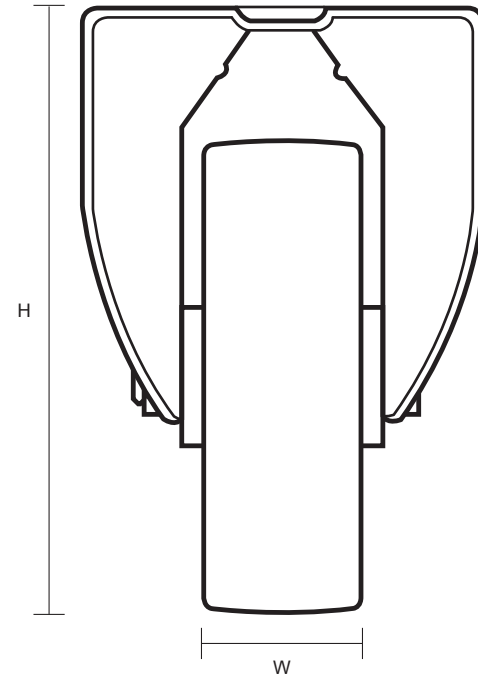

200-3368-PNB (200mm Fixed Castor Polyurethane Wheel)

Castor Dimensions - Key		
D	Wheel Diameter (mm)	200mm
L	Plate Dimension Length (mm)	137mm
L1	Plate Dimension Width (mm)	115mm
C	Plate Hole Centers length (mm)	105mm
C1	Plate Hole Centers width (mm)	80/75mm
D1	Plate Hole Diameter (mm)	10mm
H	Total Castor Height (mm)	240mm
W	Tread Width (mm)	50mm
R	Swivel Radius (mm)	n/a