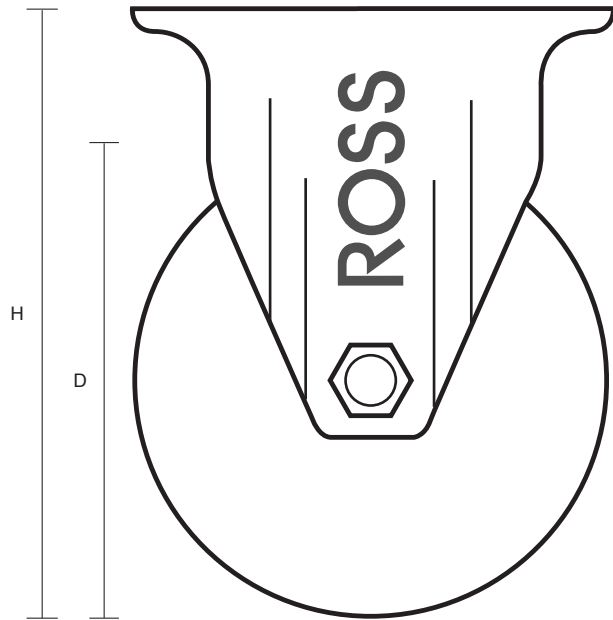

200-3368-PNB (200mm Fixed Castor Polyurethane Wheel)

Castor Dimensions - Key		
D	Wheel Diameter (mm)	200mm
L	Plate Dimension Length (mm)	137mm
L1	Plate Dimension Width (mm)	115mm
C	Plate Hole Centers length (mm)	105mm
C1	Plate Hole Centers width (mm)	80/75mm
D1	Plate Hole Diameter (mm)	10mm
H	Total Castor Height (mm)	240mm
W	Tread Width (mm)	50mm
R	Swivel Radius (mm)	n/a