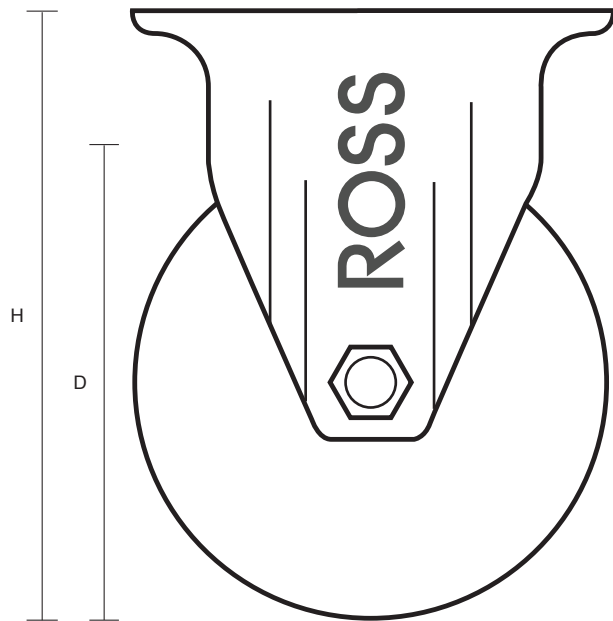

200-3368-PVR (200mm Fixed Castor Black Rubber Wheel)

Castor Dimensions - Key		
D	Wheel Diameter (mm)	200mm
L	Plate Dimension Length (mm)	137mm
L1	Plate Dimension Width (mm)	115mm
C	Plate Hole Centers length (mm)	105mm
C1	Plate Hole Centers width (mm)	80/75mm
D1	Plate Hole Diameter (mm)	10mm
H	Total Castor Height (mm)	240mm
W	Tread Width (mm)	33mm
R	Swivel Radius (mm)	n/a