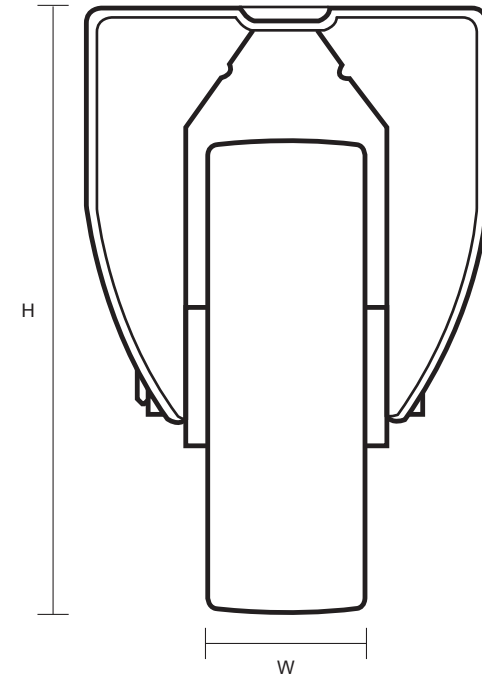

200-3368-PVR (200mm Fixed Castor Black Rubber Wheel)

Castor Dimensions - Key		
D	Wheel Diameter (mm)	200mm
L	Plate Dimension Length (mm)	137mm
L1	Plate Dimension Width (mm)	115mm
C	Plate Hole Centers length (mm)	105mm
C1	Plate Hole Centers width (mm)	80/75mm
D1	Plate Hole Diameter (mm)	10mm
H	Total Castor Height (mm)	240mm
W	Tread Width (mm)	33mm
R	Swivel Radius (mm)	n/a