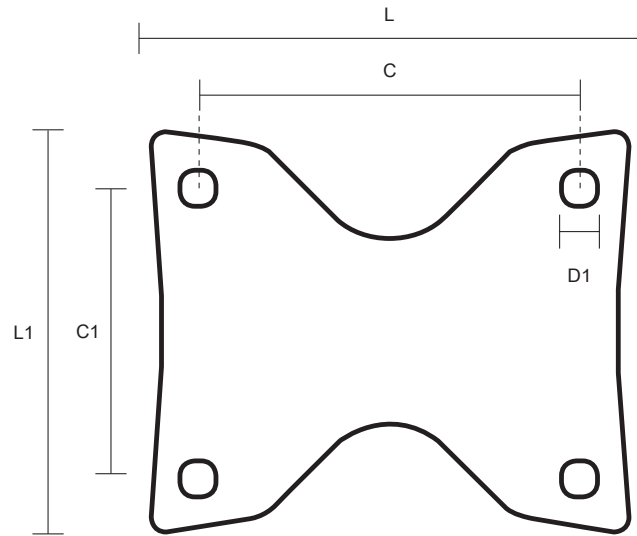

200-3368-PVR (200mm Fixed Castor Black Rubber Wheel)

Castor Dimensions - Key		
D	Wheel Diameter (mm)	200mm
L	Plate Dimension Length (mm)	137mm
L1	Plate Dimension Width (mm)	115mm
C	Plate Hole Centers length (mm)	105mm
C1	Plate Hole Centers width (mm)	80/75mm
D1	Plate Hole Diameter (mm)	10mm
H	Total Castor Height (mm)	240mm
W	Tread Width (mm)	33mm
R	Swivel Radius (mm)	n/a