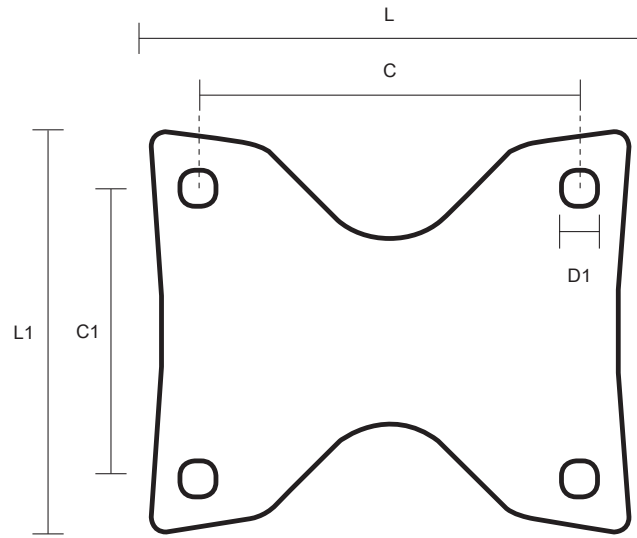

200-3368-PWR (200mm Fixed Castor Pneumatic Wheel )

Castor Dimensions - Key		
D	Wheel Diameter (mm)	200mm
L	Plate Dimension Length (mm)	140mm
L1	Plate Dimension Width (mm)	115mm
C	Plate Hole Centers length (mm)	105mm
C1	Plate Hole Centers width (mm)	80mm
D1	Plate Hole Diameter (mm)	10mm
H	Total Castor Height (mm)	240mm
W	Tread Width (mm)	48mm
R	Swivel Radius (mm)	n/a