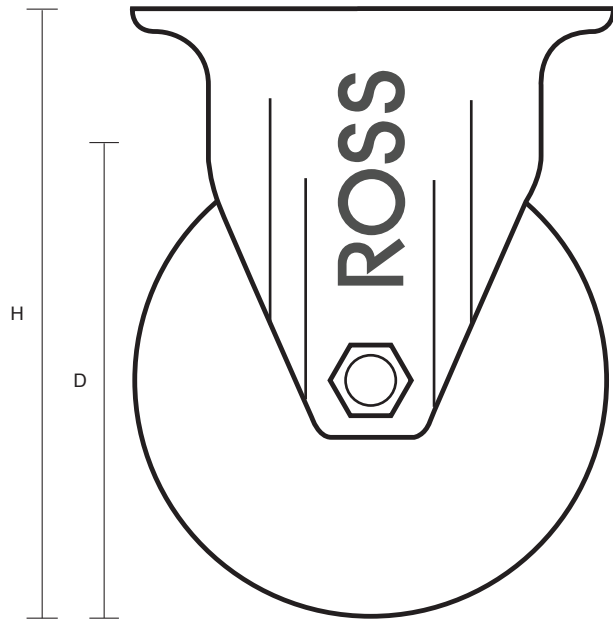

200-3368-PWR (200mm Fixed Castor Pneumatic Wheel )

Castor Dimensions - Key		
D	Wheel Diameter (mm)	200mm
L	Plate Dimension Length (mm)	140mm
L1	Plate Dimension Width (mm)	115mm
C	Plate Hole Centers length (mm)	105mm
C1	Plate Hole Centers width (mm)	80mm
D1	Plate Hole Diameter (mm)	10mm
H	Total Castor Height (mm)	240mm
W	Tread Width (mm)	48mm
R	Swivel Radius (mm)	n/a