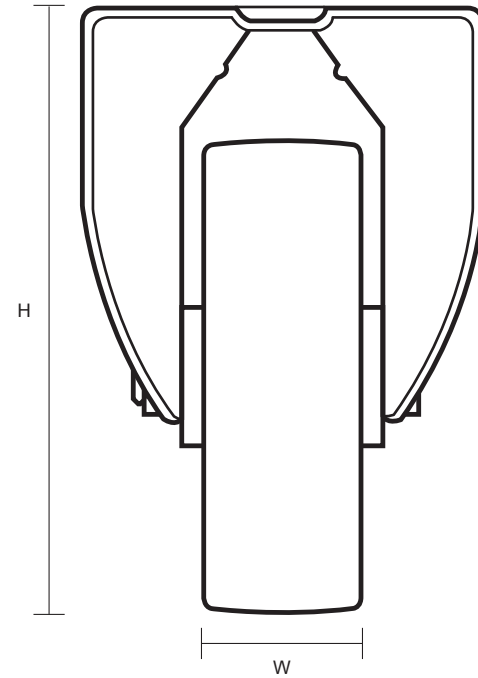

200-3368-PWR (200mm Fixed Castor Pneumatic Wheel )

Castor Dimensions - Key		
D	Wheel Diameter (mm)	200mm
L	Plate Dimension Length (mm)	140mm
L1	Plate Dimension Width (mm)	115mm
C	Plate Hole Centers length (mm)	105mm
C1	Plate Hole Centers width (mm)	80mm
D1	Plate Hole Diameter (mm)	10mm
H	Total Castor Height (mm)	240mm
W	Tread Width (mm)	48mm
R	Swivel Radius (mm)	n/a