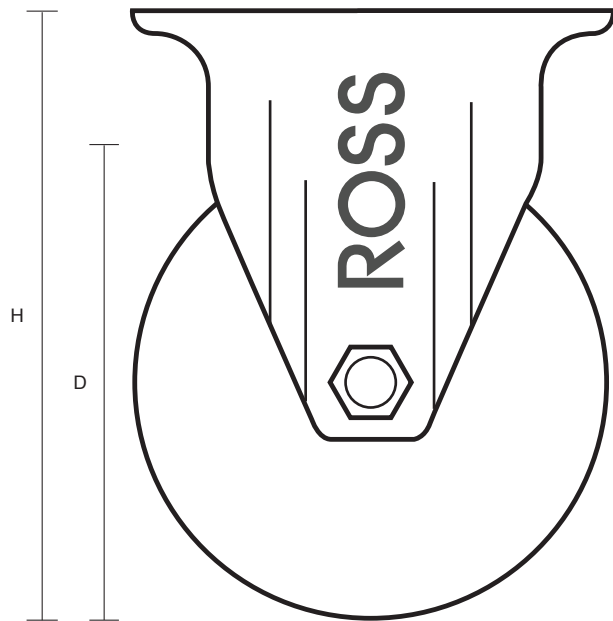

200-3368-RNB (200mm Fixed Castor Blue Non Marking Rubber Wheel)

Castor Dimensions - Key		
D	Wheel Diameter (mm)	200mm
L	Plate Dimension Length (mm)	137mm
L1	Plate Dimension Width (mm)	115mm
C	Plate Hole Centers length (mm)	105mm
C1	Plate Hole Centers width (mm)	80/75mm
D1	Plate Hole Diameter (mm)	10mm
H	Total Castor Height (mm)	240mm
W	Tread Width (mm)	40mm
R	Swivel Radius (mm)	n/a