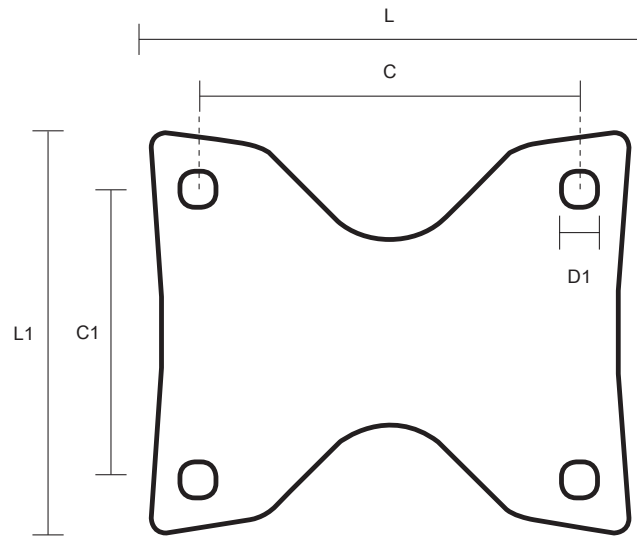

200-3368-RNB (200mm Fixed Castor Blue Non Marking Rubber Wheel)

Castor Dimensions - Key		
D	Wheel Diameter (mm)	200mm
L	Plate Dimension Length (mm)	137mm
L1	Plate Dimension Width (mm)	115mm
C	Plate Hole Centers length (mm)	105mm
C1	Plate Hole Centers width (mm)	80/75mm
D1	Plate Hole Diameter (mm)	10mm
H	Total Castor Height (mm)	240mm
W	Tread Width (mm)	40mm
R	Swivel Radius (mm)	n/a