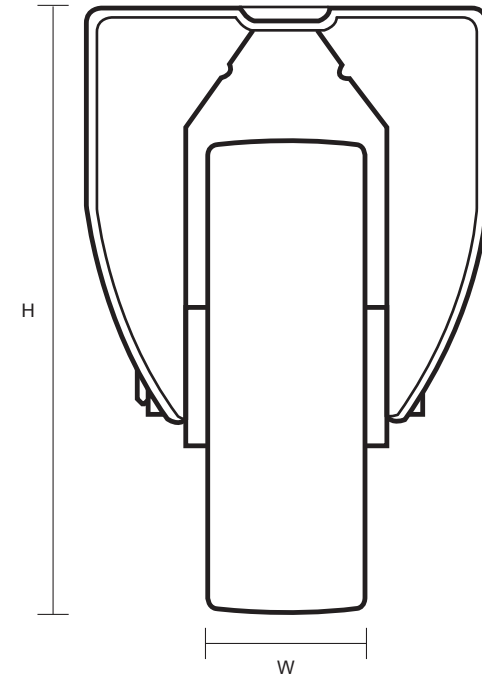

200-3368-RNB (200mm Fixed Castor Blue Non Marking Rubber Wheel)

Castor Dimensions - Key		
D	Wheel Diameter (mm)	200mm
L	Plate Dimension Length (mm)	137mm
L1	Plate Dimension Width (mm)	115mm
C	Plate Hole Centers length (mm)	105mm
C1	Plate Hole Centers width (mm)	80/75mm
D1	Plate Hole Diameter (mm)	10mm
H	Total Castor Height (mm)	240mm
W	Tread Width (mm)	40mm
R	Swivel Radius (mm)	n/a