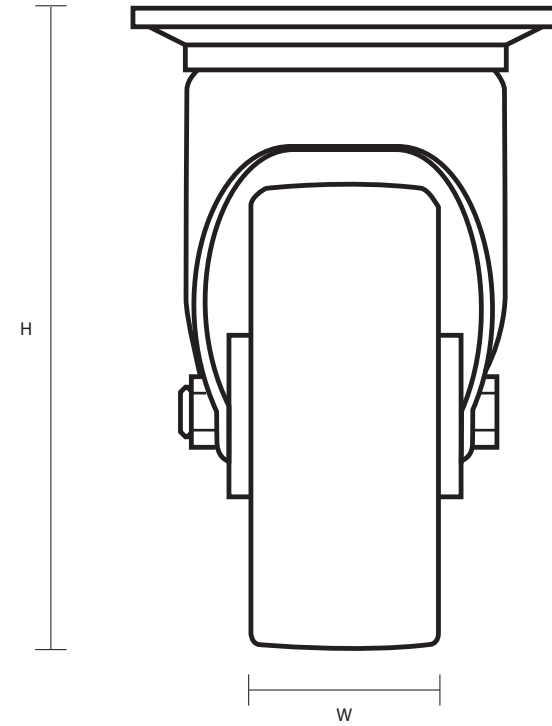

200-5000-PAL/SWB (200mm Heav Duty Swivel Braked Top Plate Castor Polyurethane Wheel)

Castor Dimensions - Key		
D	Wheel Diameter	200mm
L	Plate Dimension Length (mm)	140mm
L1	Plate Dimension Width (mm)	110mm
C	Plate Hole Centers length (mm)	105mm
C1	Plate Hole Centers width (mm)	80/75mm
D1	Plate Hole Diameter (mm)	10mm
H	Total Castor Height	240mm
W	Tread Width (mm)	50mm
R	Swivel Radius (mm)	160mm