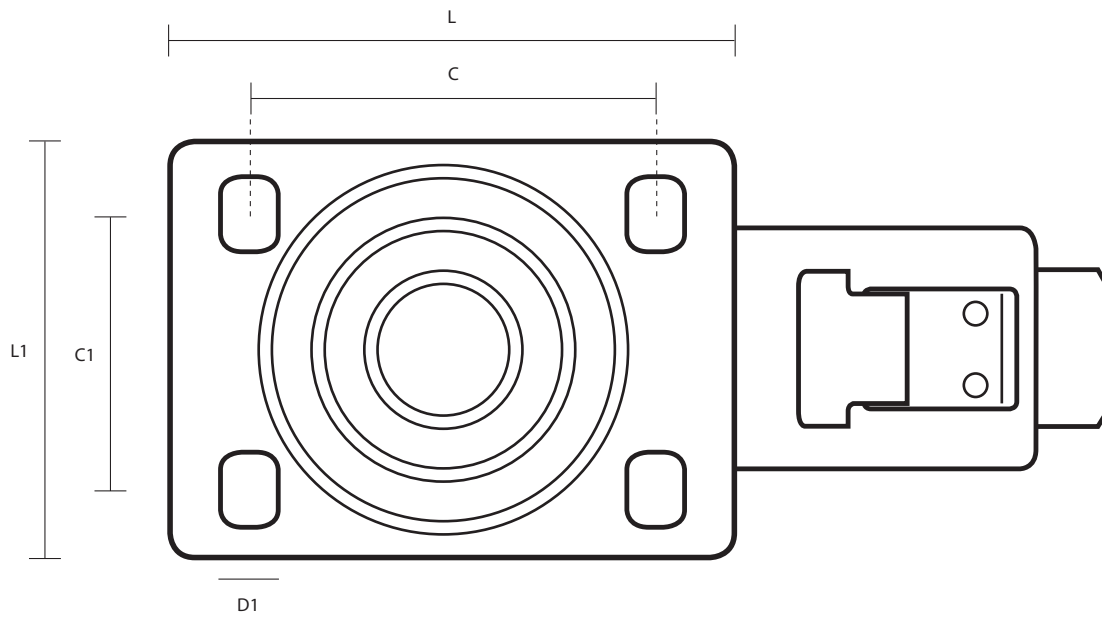

200-5000-PAL/SWB (200mm Heav Duty Swivel Braked Top Plate Castor Polyurethane Wheel)

Castor Dimensions - Key		
D	Wheel Diameter	200mm
L	Plate Dimension Length (mm)	140mm
L1	Plate Dimension Width (mm)	110mm
C	Plate Hole Centers length (mm)	105mm
C1	Plate Hole Centers width (mm)	80/75mm
D1	Plate Hole Diameter (mm)	10mm
H	Total Castor Height	240mm
W	Tread Width (mm)	50mm
R	Swivel Radius (mm)	160mm