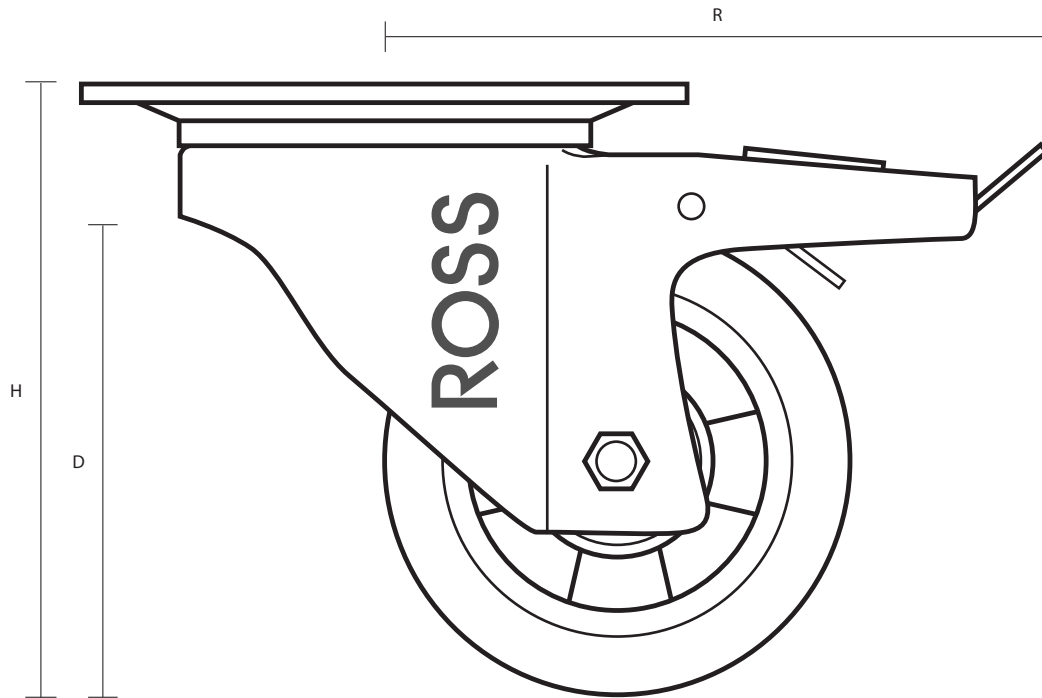

200-5000-PAL/SWB (200mm Heav Duty Swivel Braked Top Plate Castor Polyurethane Wheel)

Castor Dimensions - Key		
D	Wheel Diameter	200mm
L	Plate Dimension Length (mm)	140mm
L1	Plate Dimension Width (mm)	110mm
C	Plate Hole Centers length (mm)	105mm
C1	Plate Hole Centers width (mm)	80/75mm
D1	Plate Hole Diameter (mm)	10mm
H	Total Castor Height	240mm
W	Tread Width (mm)	50mm
R	Swivel Radius (mm)	160mm