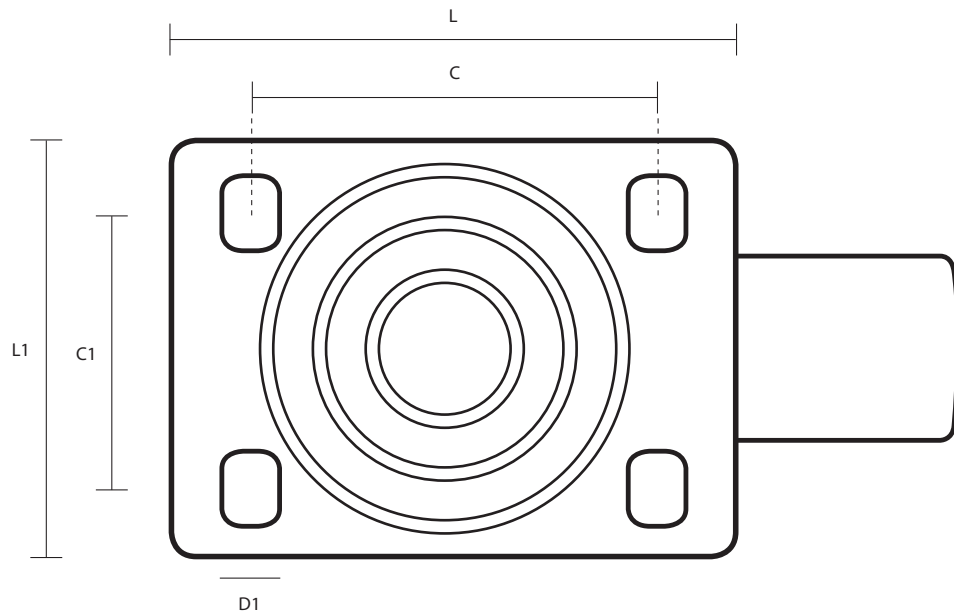

200-5000-PAL (200mm Heavy Duty Swivel Top Plate Castor Polyurethane Wheel)

Castor Dimensions - Key		
D	Wheel Diameter	200mm
L	Plate Dimension Length (mm)	140mm
L1	Plate Dimension Width (mm)	110mm
C	Plate Hole Centers length (mm)	105mm
C1	Plate Hole Centers width (mm)	80/75mm
D1	Plate Hole Diameter (mm)	10mm
H	Total Castor Height	240mm
W	Tread Width (mm)	50mm
R	Swivel Radius (mm)	155mm