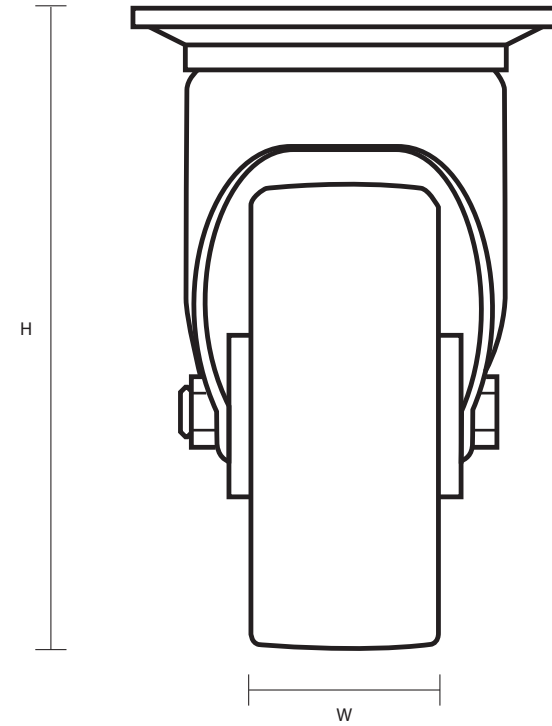

200-5000-PAL (200mm Heavy Duty Swivel Top Plate Castor Polyurethane Wheel)

Castor Dimensions - Key		
D	Wheel Diameter	200mm
L	Plate Dimension Length (mm)	140mm
L1	Plate Dimension Width (mm)	110mm
C	Plate Hole Centers length (mm)	105mm
C1	Plate Hole Centers width (mm)	80/75mm
D1	Plate Hole Diameter (mm)	10mm
H	Total Castor Height	240mm
W	Tread Width (mm)	50mm
R	Swivel Radius (mm)	155mm