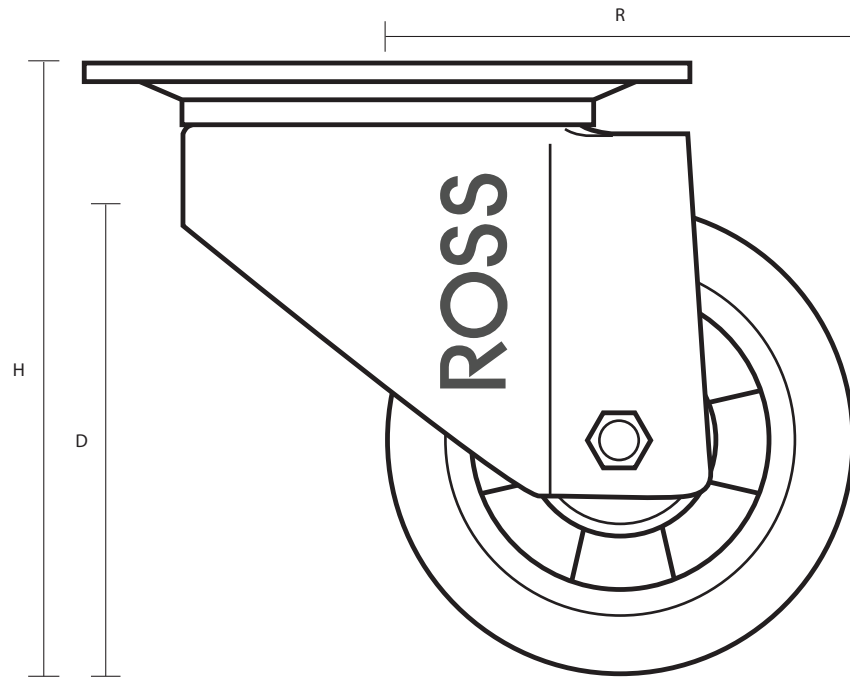

200-5000-PAL (200mm Heavy Duty Swivel Top Plate Castor Polyurethane Wheel)

Castor Dimensions - Key		
D	Wheel Diameter	200mm
L	Plate Dimension Length (mm)	140mm
L1	Plate Dimension Width (mm)	110mm
C	Plate Hole Centers length (mm)	105mm
C1	Plate Hole Centers width (mm)	80/75mm
D1	Plate Hole Diameter (mm)	10mm
H	Total Castor Height	240mm
W	Tread Width (mm)	50mm
R	Swivel Radius (mm)	155mm