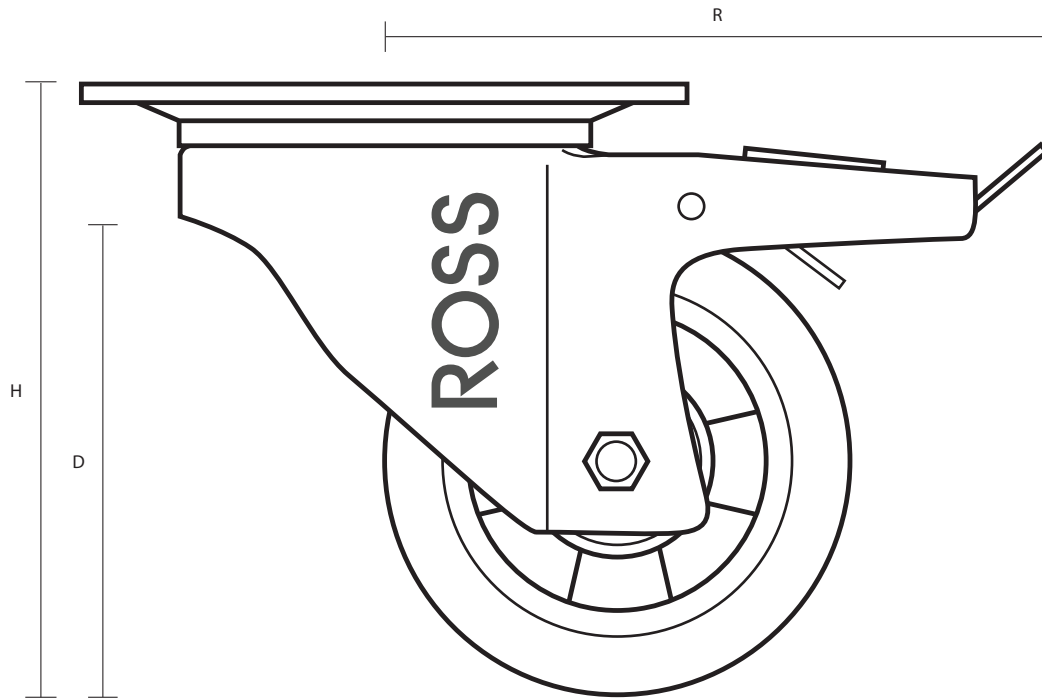

200-5000-SUB/SWB (200mm Heav Duty Swivel Braked Top Plate Castor Polyurethane Wheel)

Castor Dimensions - Key		
D	Wheel Diameter	200mm
L	Plate Dimension Length (mm)	140mm
L1	Plate Dimension Width (mm)	110mm
C	Plate Hole Centers length (mm)	105mm
C1	Plate Hole Centers width (mm)	80/75mm
D1	Plate Hole Diameter (mm)	10mm
H	Total Castor Height	240mm
W	Tread Width (mm)	50mm
R	Swivel Radius (mm)	160mm