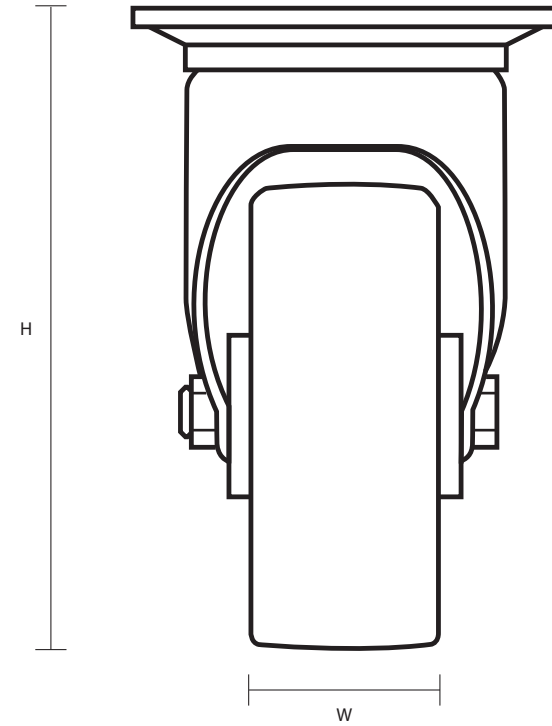

200-5000-SUB/SWB (200mm Heav Duty Swivel Braked Top Plate Castor Polyurethane Wheel)

Castor Dimensions - Key		
D	Wheel Diameter	200mm
L	Plate Dimension Length (mm)	140mm
L1	Plate Dimension Width (mm)	110mm
C	Plate Hole Centers length (mm)	105mm
C1	Plate Hole Centers width (mm)	80/75mm
D1	Plate Hole Diameter (mm)	10mm
H	Total Castor Height	240mm
W	Tread Width (mm)	50mm
R	Swivel Radius (mm)	160mm