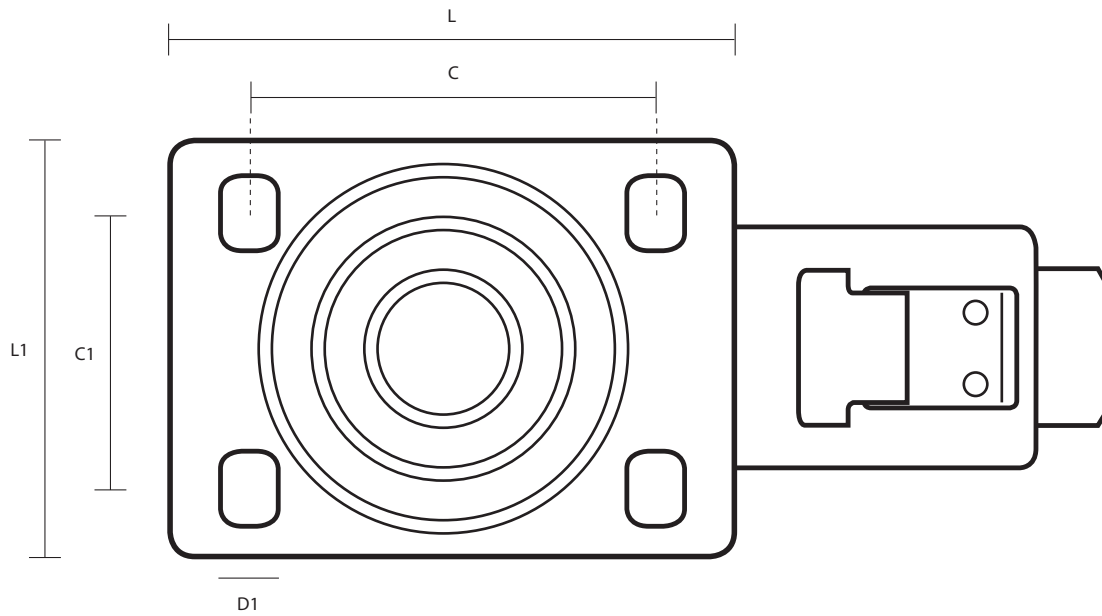

200-5000-SUB/SWB (200mm Heav Duty Swivel Braked Top Plate Castor Polyurethane Wheel)

Castor Dimensions - Key		
D	Wheel Diameter	200mm
L	Plate Dimension Length (mm)	140mm
L1	Plate Dimension Width (mm)	110mm
C	Plate Hole Centers length (mm)	105mm
C1	Plate Hole Centers width (mm)	80/75mm
D1	Plate Hole Diameter (mm)	10mm
H	Total Castor Height	240mm
W	Tread Width (mm)	50mm
R	Swivel Radius (mm)	160mm