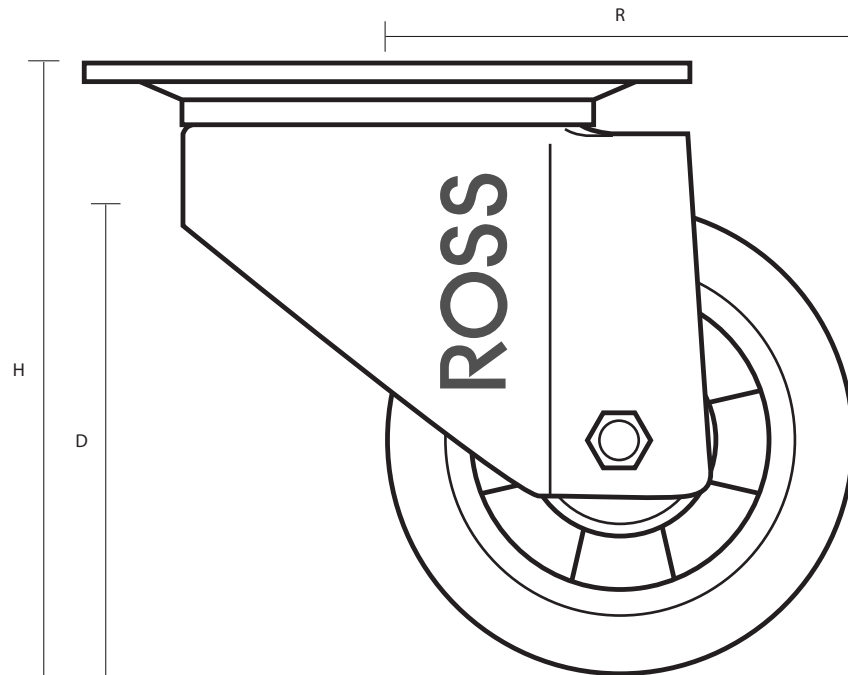

200-5000-SUB (200mm Heavy Duty Swivel Top Plate Castor Polyurethane Wheel)

Castor Dimensions - Key		
D	Wheel Diameter	200mm
L	Plate Dimension Length (mm)	140mm
L1	Plate Dimension Width (mm)	110mm
C	Plate Hole Centers length (mm)	105mm
C1	Plate Hole Centers width (mm)	80/75mm
D1	Plate Hole Diameter (mm)	10mm
H	Total Castor Height	240mm
W	Tread Width (mm)	50mm
R	Swivel Radius (mm)	155mm