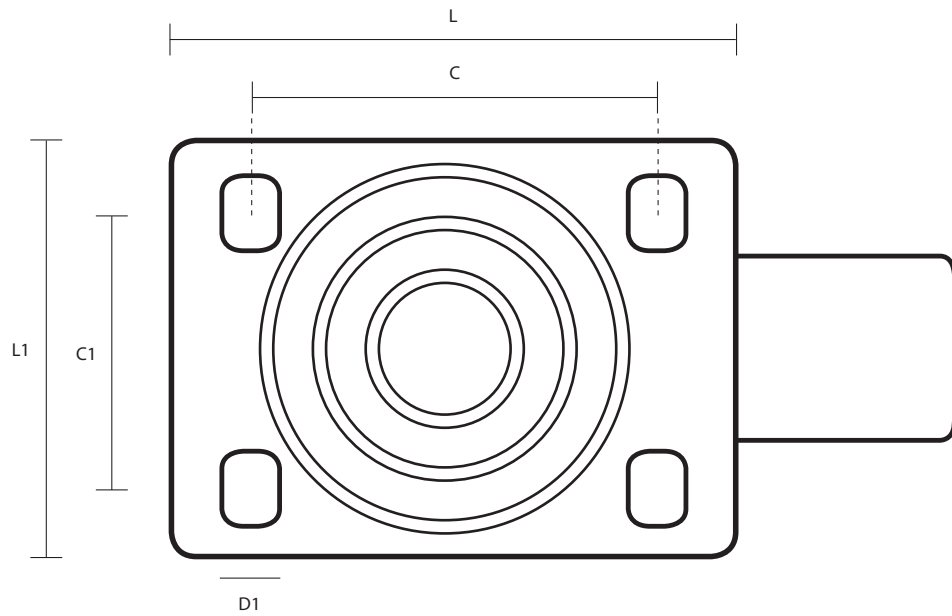

200-5000-SUB (200mm Heavy Duty Swivel Top Plate Castor Polyurethane Wheel)

Castor Dimensions - Key		
D	Wheel Diameter	200mm
L	Plate Dimension Length (mm)	140mm
L1	Plate Dimension Width (mm)	110mm
C	Plate Hole Centers length (mm)	105mm
C1	Plate Hole Centers width (mm)	80/75mm
D1	Plate Hole Diameter (mm)	10mm
H	Total Castor Height	240mm
W	Tread Width (mm)	50mm
R	Swivel Radius (mm)	155mm