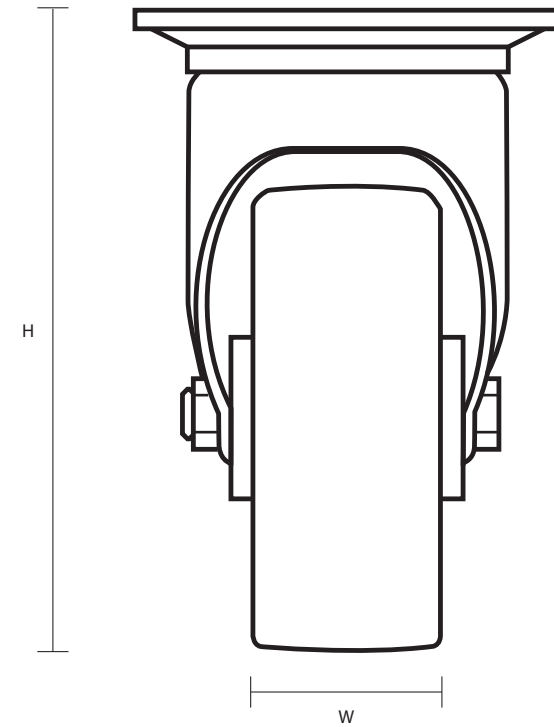

200-5000-SUB (200mm Heavy Duty Swivel Top Plate Castor Polyurethane Wheel)

Castor Dimensions - Key		
D	Wheel Diameter	200mm
L	Plate Dimension Length (mm)	140mm
L1	Plate Dimension Width (mm)	110mm
C	Plate Hole Centers length (mm)	105mm
C1	Plate Hole Centers width (mm)	80/75mm
D1	Plate Hole Diameter (mm)	10mm
H	Total Castor Height	240mm
W	Tread Width (mm)	50mm
R	Swivel Radius (mm)	155mm