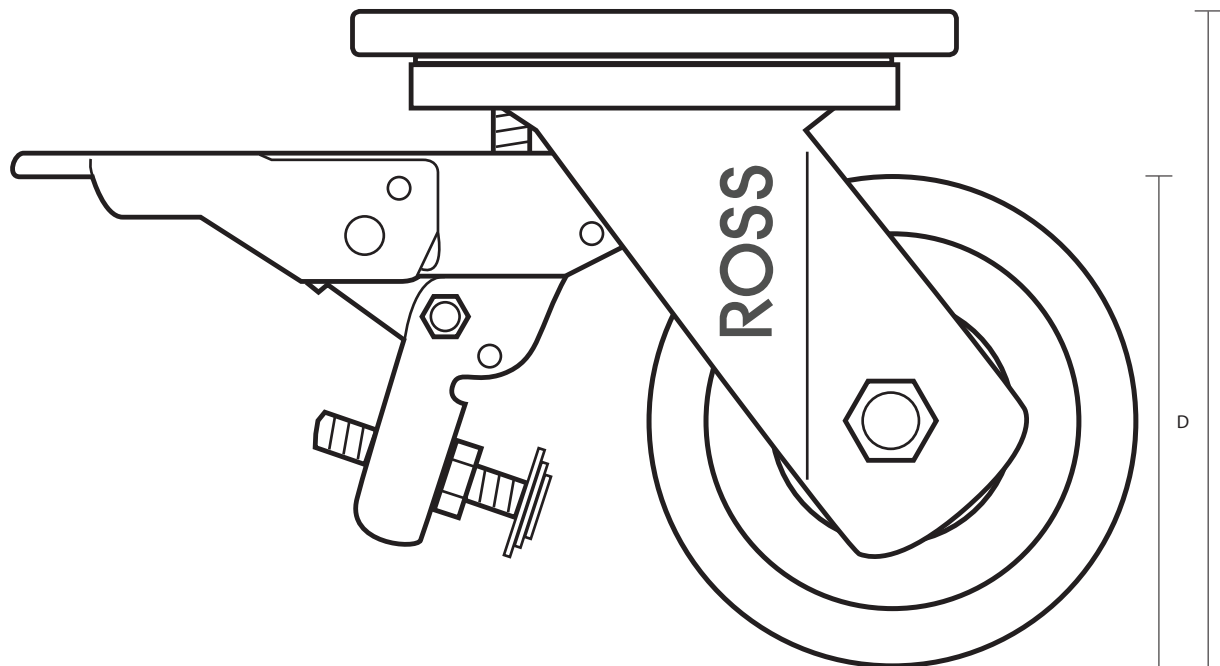

200-6000-SUB/SWB (200mm Swivel Braked Top Plate Castor Polyurethane Tyred Wheel)

Castor Dimensions - Key		
D	Wheel Diameter	200mm
L	Plate Dimension Length (mm)	135mm
L1	Plate Dimension Width (mm)	110mm
C	Plate Hole Centers length (mm)	105mm
C1	Plate Hole Centers width (mm)	80/75mm
D1	Plate Hole Diameter (mm)	11mm
H	Total Castor Height	245mm
W	Tread Width (mm)	60mm
R	Swivel Radius (mm)	186mm