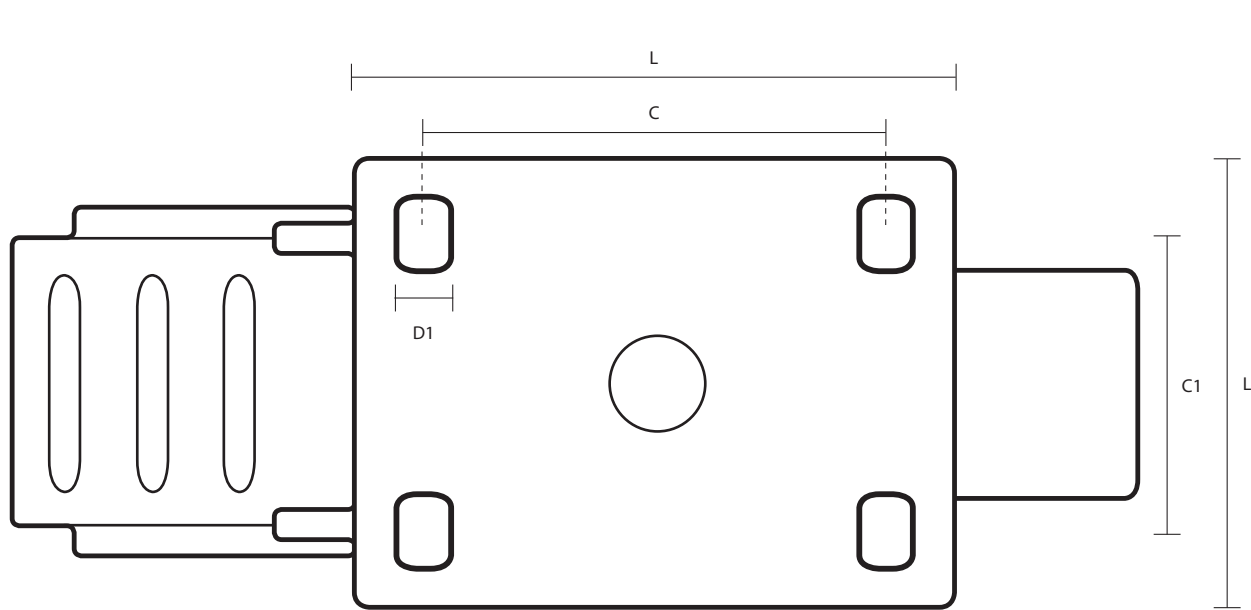

200-6000-SUB/SWB (200mm Swivel Braked Top Plate Castor Polyurethane Tyred Wheel)

Castor Dimensions - Key		
D	Wheel Diameter	200mm
L	Plate Dimension Length (mm)	135mm
L1	Plate Dimension Width (mm)	110mm
C	Plate Hole Centers length (mm)	105mm
C1	Plate Hole Centers width (mm)	80/75mm
D1	Plate Hole Diameter (mm)	11mm
H	Total Castor Height	245mm
W	Tread Width (mm)	60mm
R	Swivel Radius (mm)	186mm