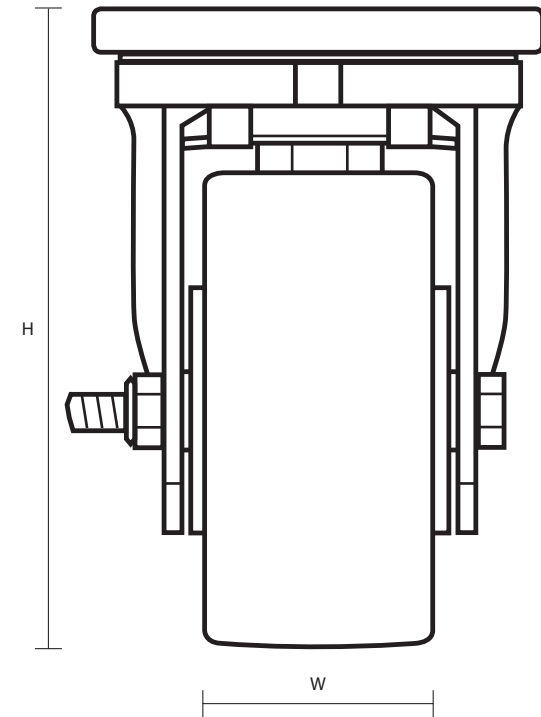

200-6000-SUB/SWB (200mm Swivel Braked Top Plate Castor Polyurethane Tyred Wheel)

Castor Dimensions - Key		
D	Wheel Diameter	200mm
L	Plate Dimension Length (mm)	135mm
L1	Plate Dimension Width (mm)	110mm
C	Plate Hole Centers length (mm)	105mm
C1	Plate Hole Centers width (mm)	80/75mm
D1	Plate Hole Diameter (mm)	11mm
H	Total Castor Height	245mm
W	Tread Width (mm)	60mm
R	Swivel Radius (mm)	186mm