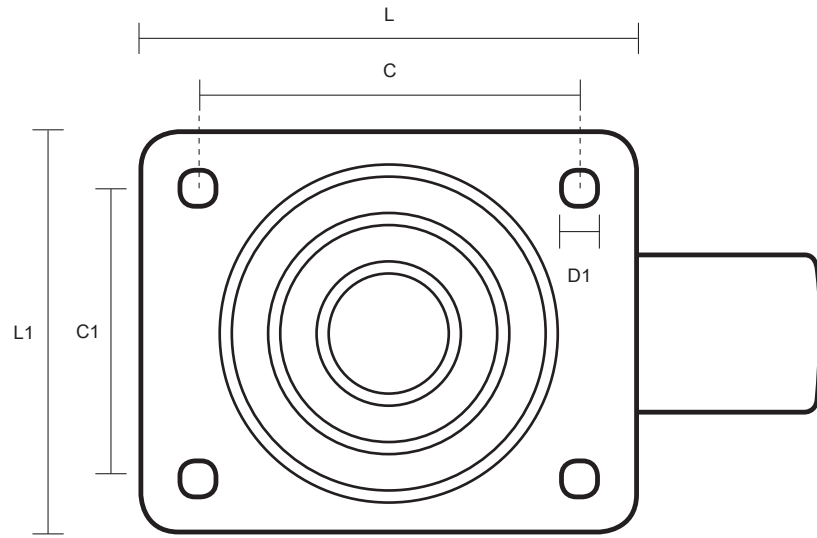

260-3360-PWR (260mm Swivel Castor Pneumatic Wheel)

Castor Dimensions - Key		
D	Wheel Diameter (mm)	260mm
L	Plate Dimension Length (mm)	200mm
L1	Plate Dimension Width (mm)	160mm
C	Plate Hole Centers length (mm)	105mm
C1	Plate Hole Centers width (mm)	115mm
D1	Plate Hole Diameter (mm)	12mm
H	Total Castor Height (mm)	302mm
W	Tread Width (mm)	85mm
R	Swivel Radius (mm)	215mm