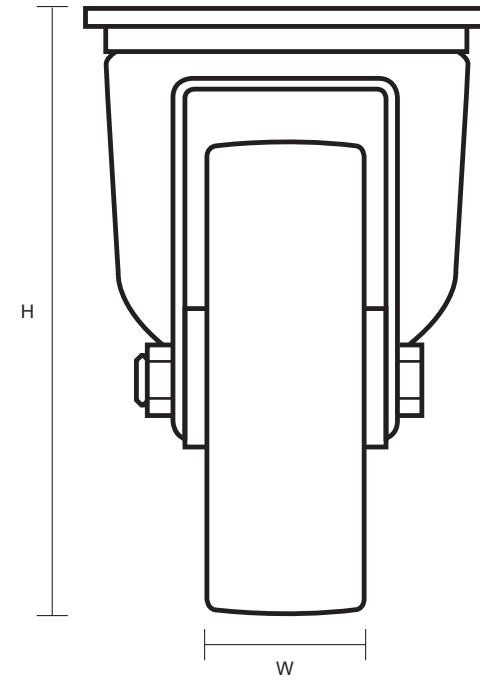

260-3360-PWR (260mm Swivel Castor Pneumatic Wheel)

Castor Dimensions - Key		
D	Wheel Diameter (mm)	260mm
L	Plate Dimension Length (mm)	200mm
L1	Plate Dimension Width (mm)	160mm
C	Plate Hole Centers length (mm)	105mm
C1	Plate Hole Centers width (mm)	115mm
D1	Plate Hole Diameter (mm)	12mm
H	Total Castor Height (mm)	302mm
W	Tread Width (mm)	85mm
R	Swivel Radius (mm)	215mm