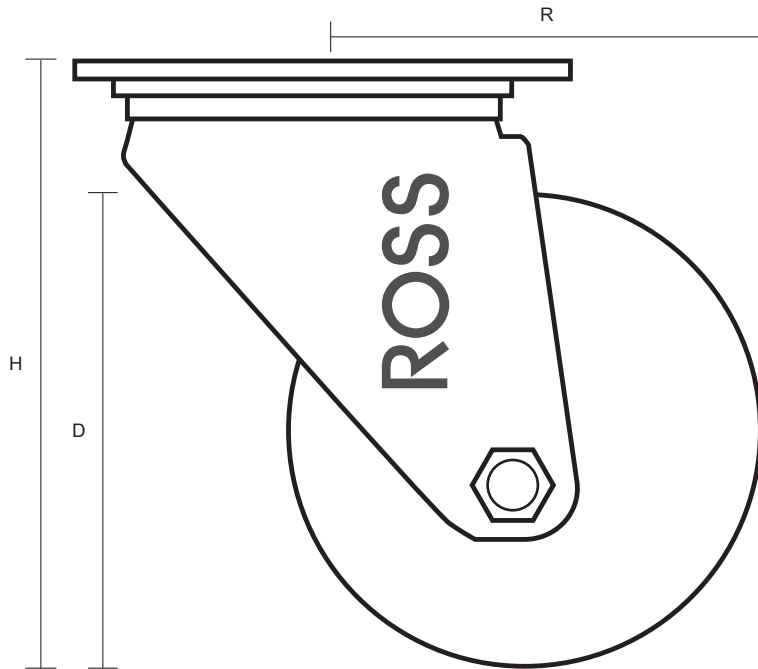

260-3360-PWR (260mm Swivel Castor Pneumatic Wheel)

Castor Dimensions - Key		
D	Wheel Diameter (mm)	260mm
L	Plate Dimension Length (mm)	200mm
L1	Plate Dimension Width (mm)	160mm
C	Plate Hole Centers length (mm)	105mm
C1	Plate Hole Centers width (mm)	115mm
D1	Plate Hole Diameter (mm)	12mm
H	Total Castor Height (mm)	302mm
W	Tread Width (mm)	85mm
R	Swivel Radius (mm)	215mm