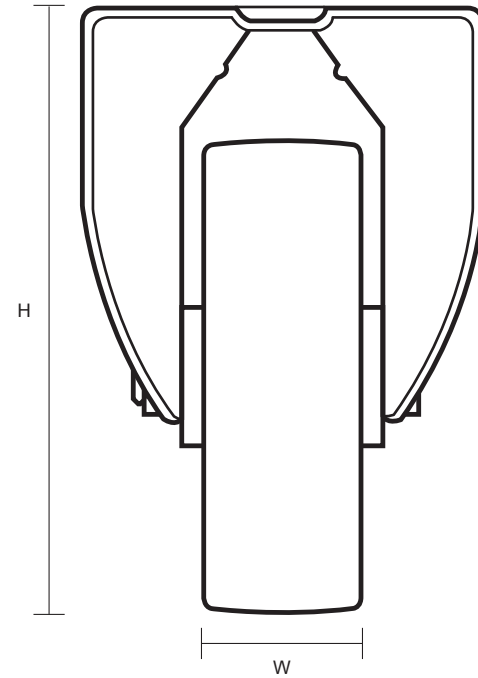

260-3368-PWR (260mm Fixed Castor Pneumatic Wheel )

Castor Dimensions - Key		
D	Wheel Diameter (mm)	260mm
L	Plate Dimension Length (mm)	200mm
L1	Plate Dimension Width (mm)	160mm
C	Plate Hole Centers length (mm)	105mm
C1	Plate Hole Centers width (mm)	115mm
D1	Plate Hole Diameter (mm)	12mm
H	Total Castor Height (mm)	302mm
W	Tread Width (mm)	85mm
R	Swivel Radius (mm)	n/a