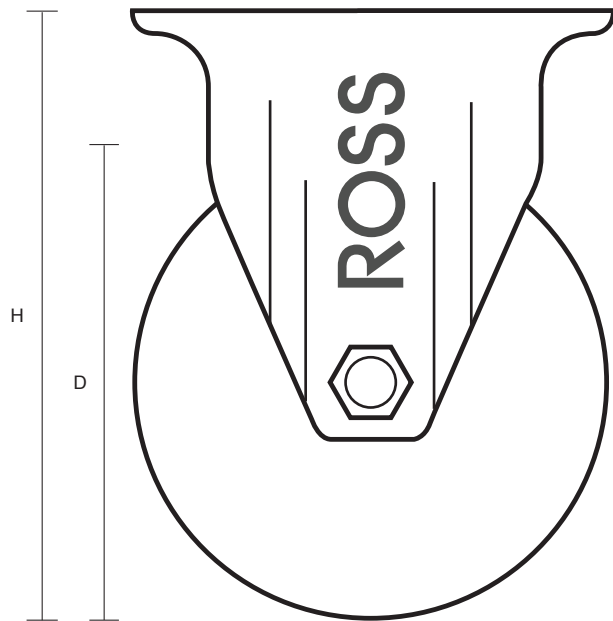

260-3368-PWR (260mm Fixed Castor Pneumatic Wheel )

Castor Dimensions - Key		
D	Wheel Diameter (mm)	260mm
L	Plate Dimension Length (mm)	200mm
L1	Plate Dimension Width (mm)	160mm
C	Plate Hole Centers length (mm)	105mm
C1	Plate Hole Centers width (mm)	115mm
D1	Plate Hole Diameter (mm)	12mm
H	Total Castor Height (mm)	302mm
W	Tread Width (mm)	85mm
R	Swivel Radius (mm)	n/a