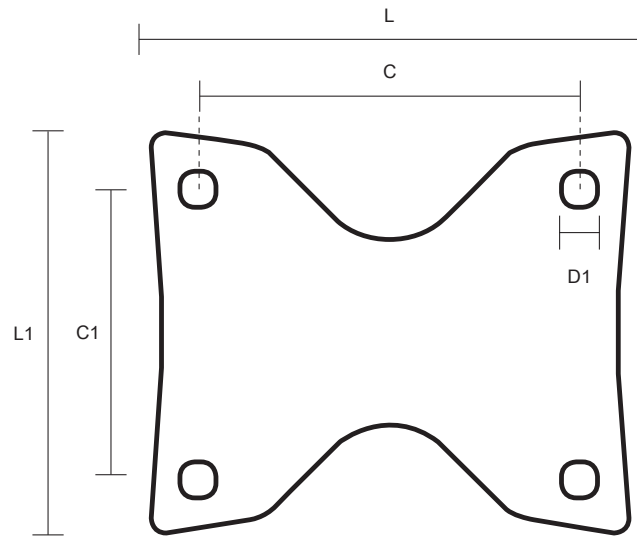

260-3368-PWR (260mm Fixed Castor Pneumatic Wheel )

Castor Dimensions - Key		
D	Wheel Diameter (mm)	260mm
L	Plate Dimension Length (mm)	200mm
L1	Plate Dimension Width (mm)	160mm
C	Plate Hole Centers length (mm)	105mm
C1	Plate Hole Centers width (mm)	115mm
D1	Plate Hole Diameter (mm)	12mm
H	Total Castor Height (mm)	302mm
W	Tread Width (mm)	85mm
R	Swivel Radius (mm)	n/a