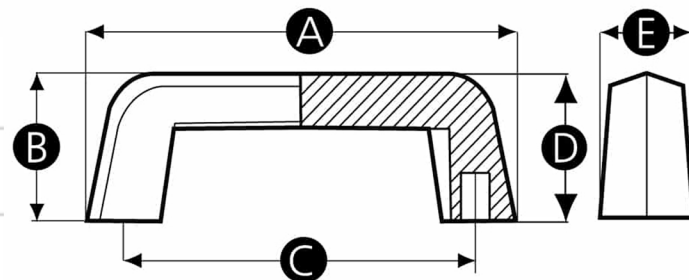

Dimensions