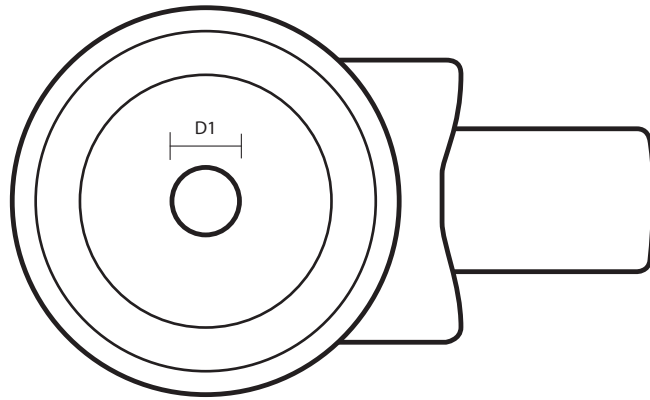

50-310-P (50mm Light Duty Bolt Hole Castor Black Polypropylene Wheel)

Castor Dimensions - Key		
D	Wheel Diameter	50mm
L	Plate Dimension Length (mm)	N/A
L1	Plate Dimension Width (mm)	N/A
C	Plate Hole Centres length (mm)	N/A
C1	Plate Hole Centres width (mm)	N/A
D1	Plate Hole Diameter (mm)	10mm
H	Total Castor Height (mm)	73mm
W	Tread Width (mm)	22mm
R	Swivel Radius (mm)	45mm