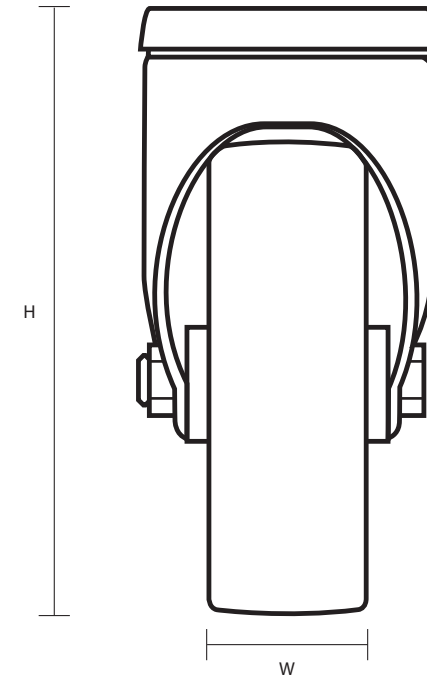

50-310-P (50mm Light Duty Bolt Hole Castor Black Polypropylene Wheel)

Castor Dimensions - Key		
D	Wheel Diameter	50mm
L	Plate Dimension Length (mm)	N/A
L1	Plate Dimension Width (mm)	N/A
C	Plate Hole Centres length (mm)	N/A
C1	Plate Hole Centres width (mm)	N/A
D1	Plate Hole Diameter (mm)	10mm
H	Total Castor Height (mm)	73mm
W	Tread Width (mm)	22mm
R	Swivel Radius (mm)	45mm