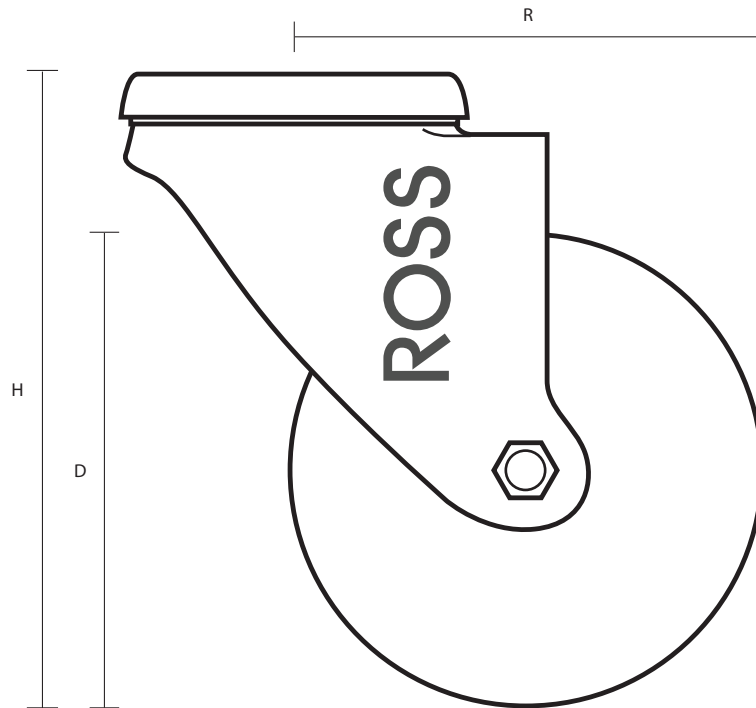

50-310-P (50mm Light Duty Bolt Hole Castor Black Polypropylene Wheel)

Castor Dimensions - Key		
D	Wheel Diameter	50mm
L	Plate Dimension Length (mm)	N/A
L1	Plate Dimension Width (mm)	N/A
C	Plate Hole Centres length (mm)	N/A
C1	Plate Hole Centres width (mm)	N/A
D1	Plate Hole Diameter (mm)	10mm
H	Total Castor Height (mm)	73mm
W	Tread Width (mm)	22mm
R	Swivel Radius (mm)	45mm