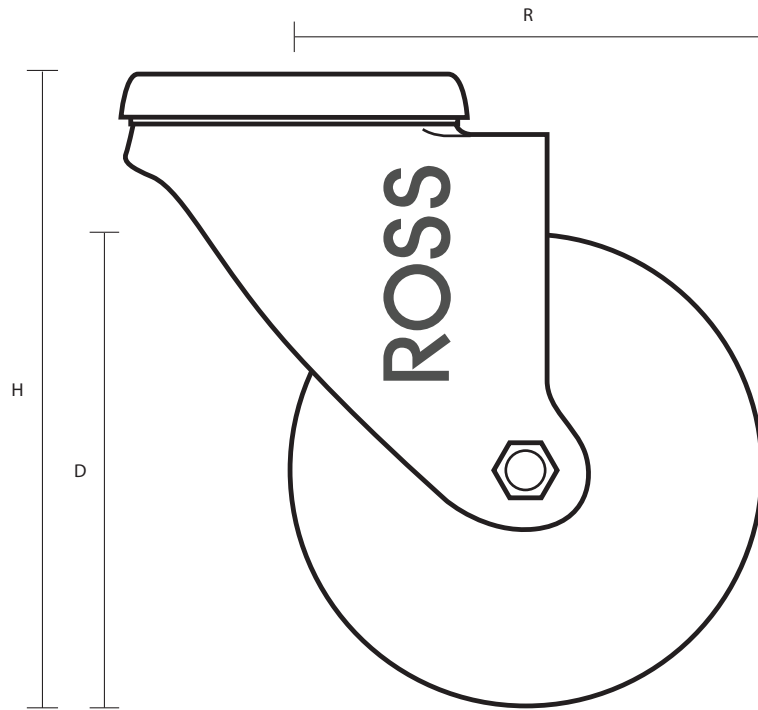

50-310-R (50mm Light Duty Bolt Hole Castor Grey Rubber Wheel)

Castor Dimensions - Key		
D	Wheel Diameter	50mm
L	Plate Dimension Length (mm)	N/A
L1	Plate Dimension Width (mm)	N/A
C	Plate Hole Centres length (mm)	N/A
C1	Plate Hole Centres width (mm)	N/A
D1	Plate Hole Diameter (mm)	10mm
H	Total Castor Height (mm)	73mm
W	Tread Width (mm)	22mm
R	Swivel Radius (mm)	45mm