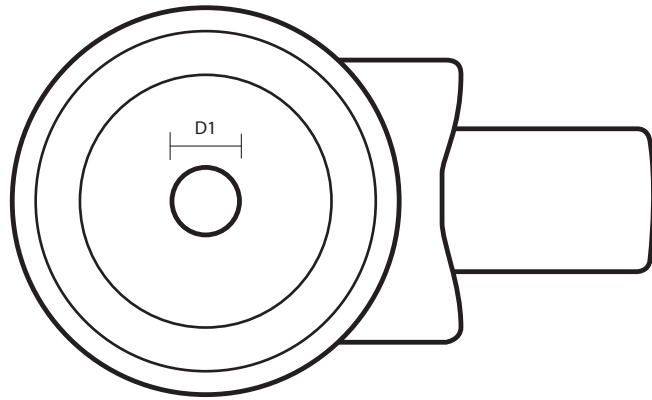

50-310-R (50mm Light Duty Bolt Hole Castor Grey Rubber Wheel)

Castor Dimensions - Key		
D	Wheel Diameter	50mm
L	Plate Dimension Length (mm)	N/A
L1	Plate Dimension Width (mm)	N/A
C	Plate Hole Centres length (mm)	N/A
C1	Plate Hole Centres width (mm)	N/A
D1	Plate Hole Diameter (mm)	10mm
H	Total Castor Height (mm)	73mm
W	Tread Width (mm)	22mm
R	Swivel Radius (mm)	45mm