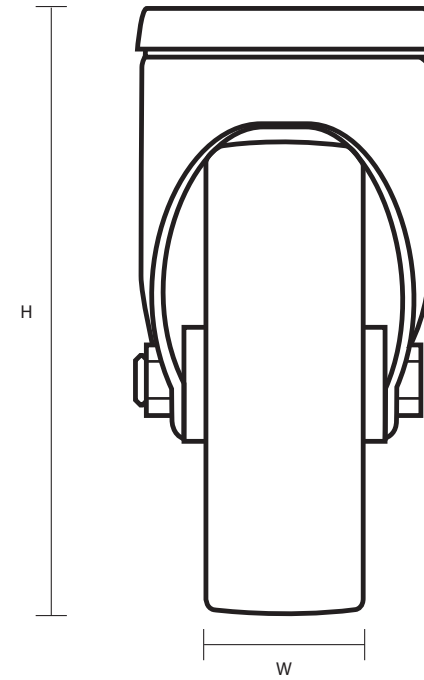

50-310-R (50mm Light Duty Bolt Hole Castor Grey Rubber Wheel)

Castor Dimensions - Key		
D	Wheel Diameter	50mm
L	Plate Dimension Length (mm)	N/A
L1	Plate Dimension Width (mm)	N/A
C	Plate Hole Centres length (mm)	N/A
C1	Plate Hole Centres width (mm)	N/A
D1	Plate Hole Diameter (mm)	10mm
H	Total Castor Height (mm)	73mm
W	Tread Width (mm)	22mm
R	Swivel Radius (mm)	45mm