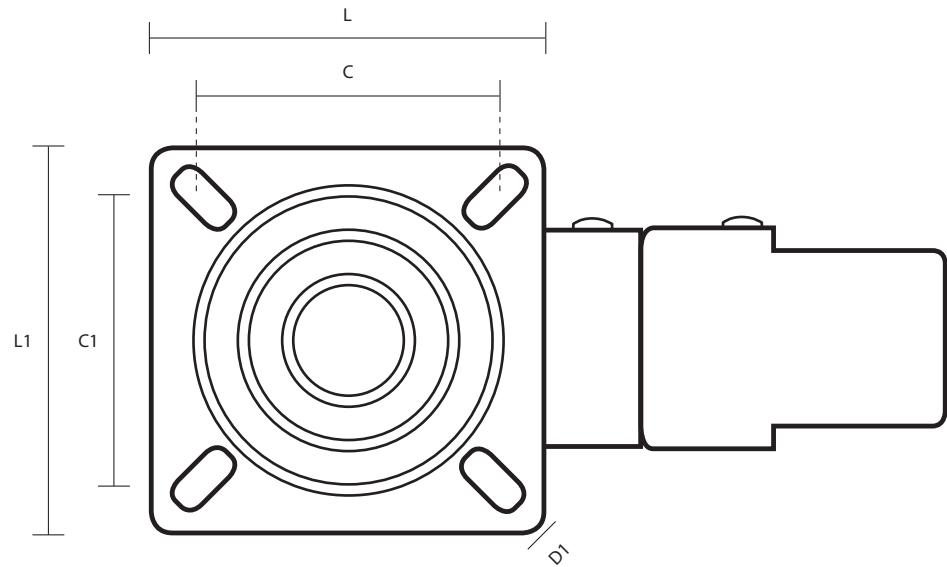

50-314-P/SWB (50mm Light Duty Swivel Braked Top Plate Castor Black Polypropylene Wheel)

Castor Dimensions - Key

D	Wheel Diameter	50mm
L	Plate Dimension Length (mm)	60mm
L1	Plate Dimension Width (mm)	60mm
C	Plate Hole Centres length (mm)	48/38mm
C1	Plate Hole Centres width (mm)	48/38mm
D1	Plate Hole Diameter (mm)	6mm
H	Total Castor Height (mm)	72mm
W	Tread Width (mm)	22mm
R	Swivel Radius (mm)	85mm