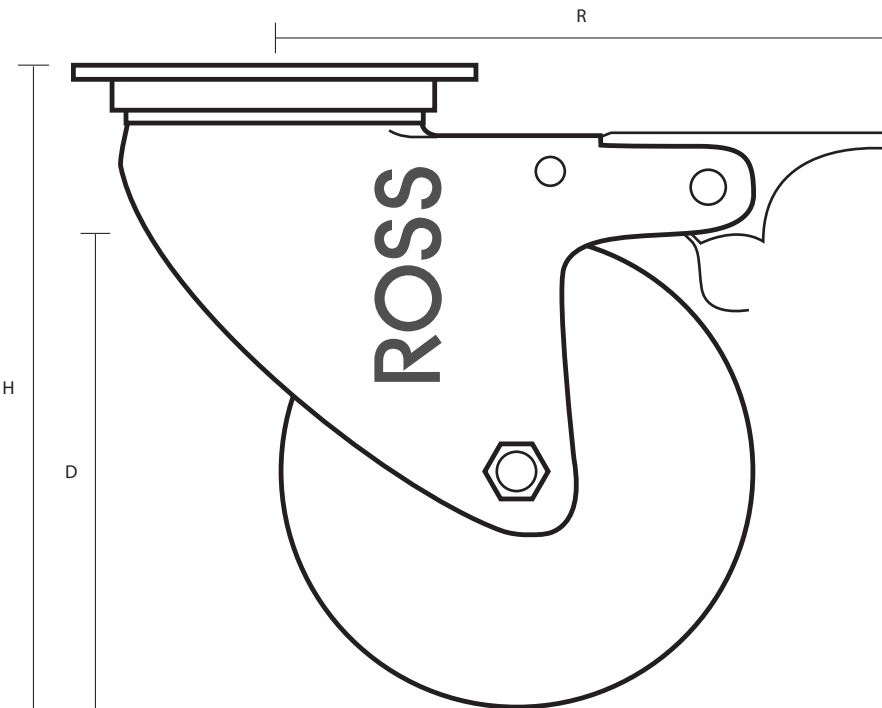

50-314-P/SWB (50mm Light Duty Swivel Braked Top Plate Castor Black Polypropylene Wheel)

Castor Dimensions - Key

D	Wheel Diameter	50mm
L	Plate Dimension Length (mm)	60mm
L1	Plate Dimension Width (mm)	60mm
C	Plate Hole Centres length (mm)	48/38mm
C1	Plate Hole Centres width (mm)	48/38mm
D1	Plate Hole Diameter (mm)	6mm
H	Total Castor Height (mm)	72mm
W	Tread Width (mm)	22mm
R	Swivel Radius (mm)	85mm