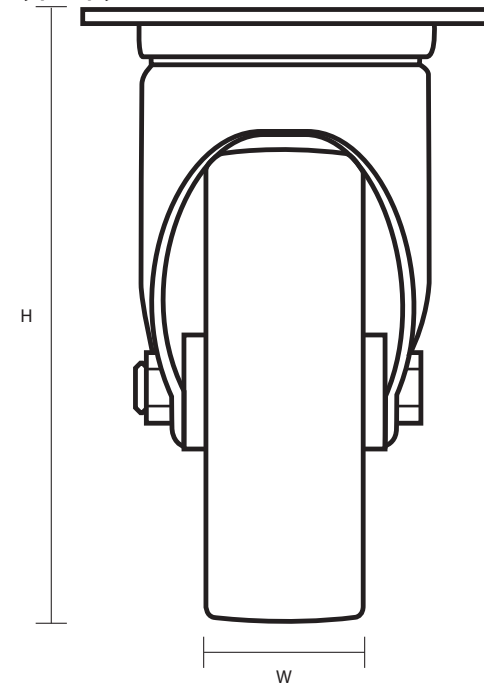

50-314-P/SWB (50mm Light Duty Swivel Braked Top Plate Castor Black Polypropylene Wheel)

Castor Dimensions - Key

D	Wheel Diameter	50mm
L	Plate Dimension Length (mm)	60mm
L1	Plate Dimension Width (mm)	60mm
C	Plate Hole Centres length (mm)	48/38mm
C1	Plate Hole Centres width (mm)	48/38mm
D1	Plate Hole Diameter (mm)	6mm
H	Total Castor Height (mm)	72mm
W	Tread Width (mm)	22mm
R	Swivel Radius (mm)	85mm