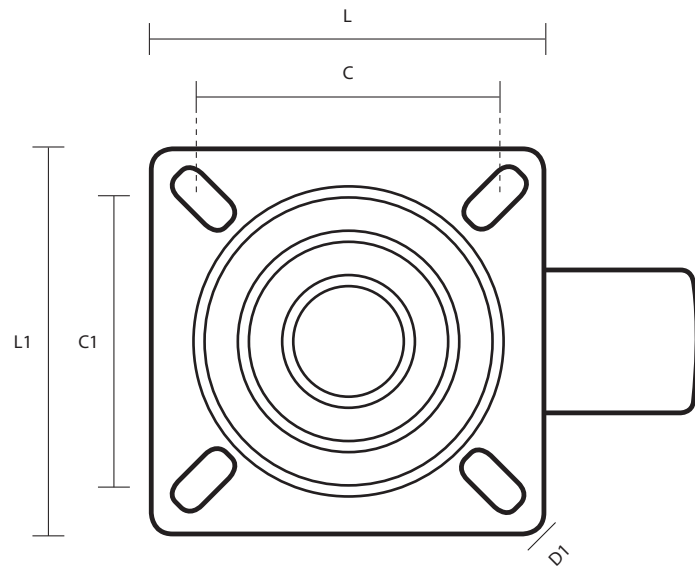

50-314-P (100mm Light Duty Swivel Top Plate Castor Black Polypropylene Wheel)

Castor Dimensions - Key

D	Wheel Diameter	50mm
L	Plate Dimension Length (mm)	60mm
L1	Plate Dimension Width (mm)	60mm
C	Plate Hole Centres length (mm)	48/38mm
C1	Plate Hole Centres width (mm)	48/38mm
D1	Plate Hole Diameter (mm)	6mm
H	Total Castor Height (mm)	72mm
W	Tread Width (mm)	22mm
R	Swivel Radius (mm)	45mm