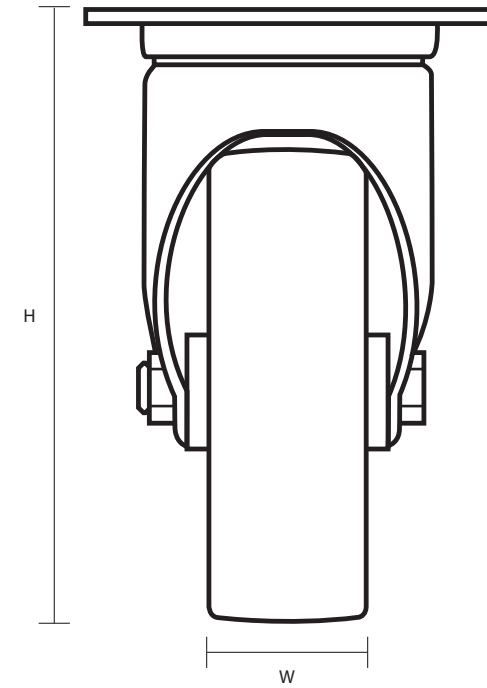

50-314-P (100mm Light Duty Swivel Top Plate Castor Black Polypropylene Wheel)

Castor Dimensions - Key

D	Wheel Diameter	50mm
L	Plate Dimension Length (mm)	60mm
L1	Plate Dimension Width (mm)	60mm
C	Plate Hole Centres length (mm)	48/38mm
C1	Plate Hole Centres width (mm)	48/38mm
D1	Plate Hole Diameter (mm)	6mm
H	Total Castor Height (mm)	72mm
W	Tread Width (mm)	22mm
R	Swivel Radius (mm)	45mm