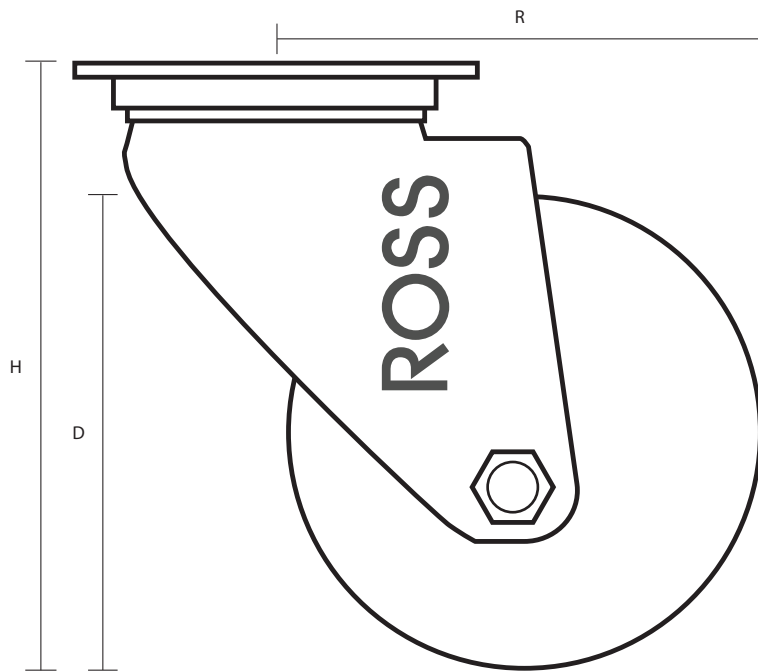

50-314-P (100mm Light Duty Swivel Top Plate Castor Black Polypropylene Wheel)

Castor Dimensions - Key

D	Wheel Diameter	50mm
L	Plate Dimension Length (mm)	60mm
L1	Plate Dimension Width (mm)	60mm
C	Plate Hole Centres length (mm)	48/38mm
C1	Plate Hole Centres width (mm)	48/38mm
D1	Plate Hole Diameter (mm)	6mm
H	Total Castor Height (mm)	72mm
W	Tread Width (mm)	22mm
R	Swivel Radius (mm)	45mm