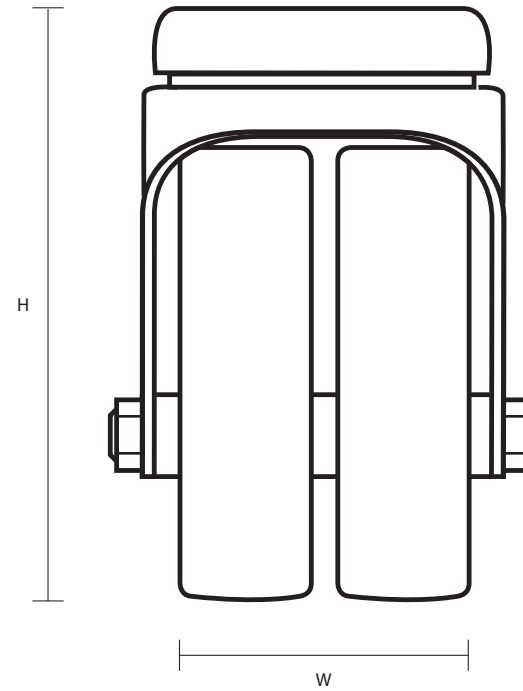

50-360-P/BH10 (50mm Light Duty Twin Wheel Castor Black Polypropylene Wheel)

Castor Dimensions - Key		
D	Wheel Diameter	50mm
L	Plate Dimension Length (mm)	N/A
L1	Plate Dimension Width (mm)	N/A
C	Plate Hole Centers length (mm)	N/A
C1	Plate Hole Centers width (mm)	N/A
D1	Plate Hole Diameter (mm)	10mm
H	Total Castor Height	72mm
W	Tread Width (mm)	38mm
R	Swivel Radius (mm)	60mm