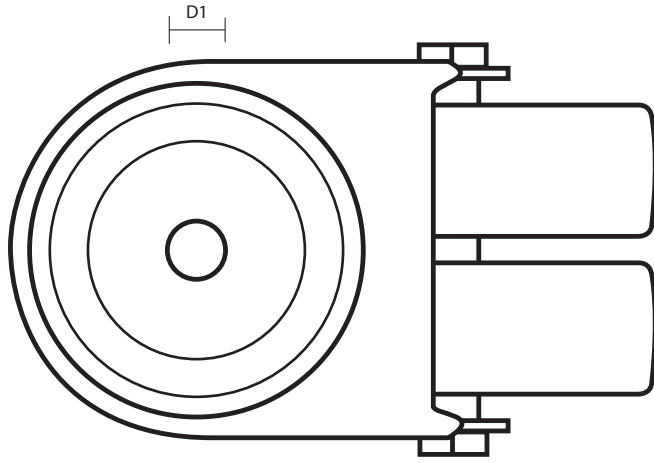

50-360-P/BH10 (50mm Light Duty Twin Wheel Castor Black Polypropylene Wheel)

Castor Dimensions - Key		
D	Wheel Diameter	50mm
L	Plate Dimension Length (mm)	N/A
L1	Plate Dimension Width (mm)	N/A
C	Plate Hole Centers length (mm)	N/A
C1	Plate Hole Centers width (mm)	N/A
D1	Plate Hole Diameter (mm)	10mm
H	Total Castor Height	72mm
W	Tread Width (mm)	38mm
R	Swivel Radius (mm)	60mm