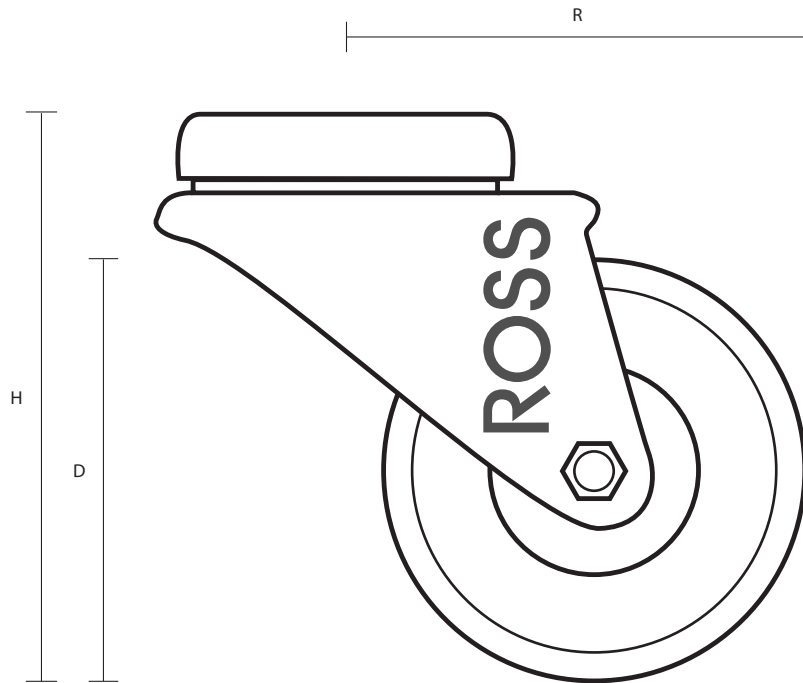

50-360-P/BH10 (50mm Light Duty Twin Wheel Castor Black Polypropylene Wheel)

Castor Dimensions - Key		
D	Wheel Diameter	50mm
L	Plate Dimension Length (mm)	N/A
L1	Plate Dimension Width (mm)	N/A
C	Plate Hole Centers length (mm)	N/A
C1	Plate Hole Centers width (mm)	N/A
D1	Plate Hole Diameter (mm)	10mm
H	Total Castor Height	72mm
W	Tread Width (mm)	38mm
R	Swivel Radius (mm)	60mm