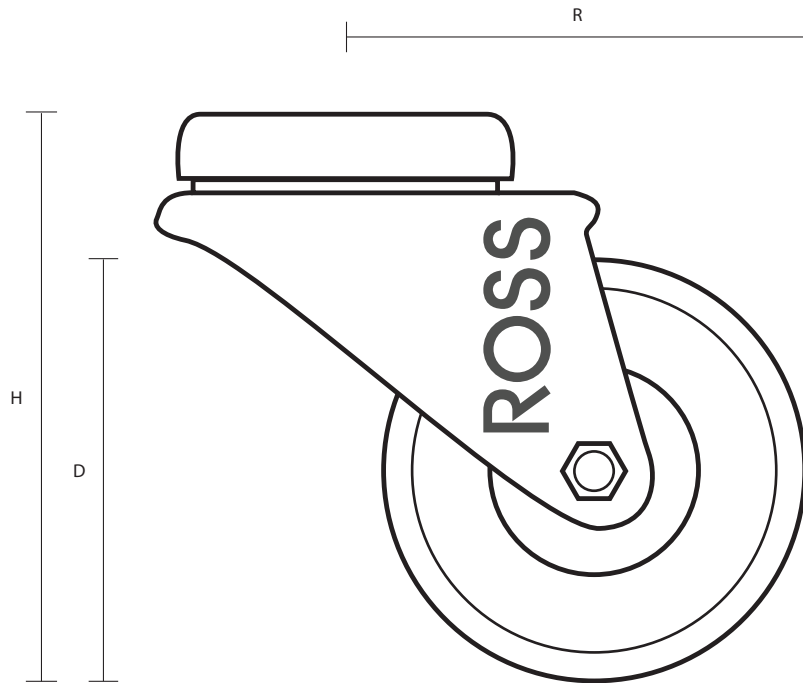

50-360-R/BH10 (50mm Light Duty Twin Wheel Castor Grey Rubber Wheel)

Castor Dimensions - Key		
D	Wheel Diameter	50mm
L	Plate Dimension Length (mm)	N/A
L1	Plate Dimension Width (mm)	N/A
C	Plate Hole Centers length (mm)	N/A
C1	Plate Hole Centers width (mm)	N/A
D1	Plate Hole Diameter (mm)	10mm
H	Total Castor Height	72mm
W	Tread Width (mm)	38mm
R	Swivel Radius (mm)	60mm