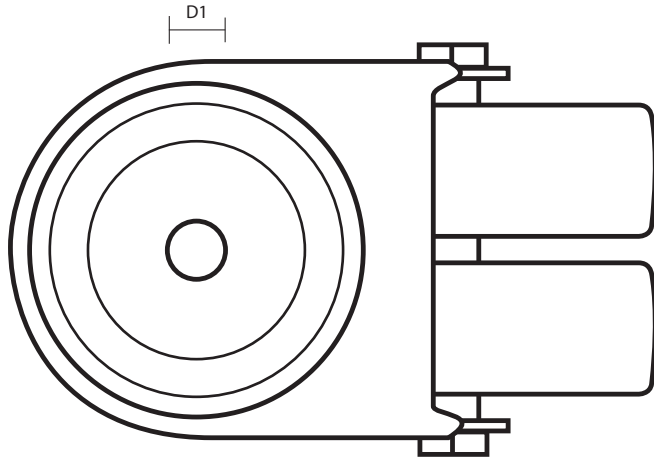

50-360-R/BH10 (50mm Light Duty Twin Wheel Castor Grey Rubber Wheel)

Castor Dimensions - Key		
D	Wheel Diameter	50mm
L	Plate Dimension Length (mm)	N/A
L1	Plate Dimension Width (mm)	N/A
C	Plate Hole Centers length (mm)	N/A
C1	Plate Hole Centers width (mm)	N/A
D1	Plate Hole Diameter (mm)	10mm
H	Total Castor Height	72mm
W	Tread Width (mm)	38mm
R	Swivel Radius (mm)	60mm