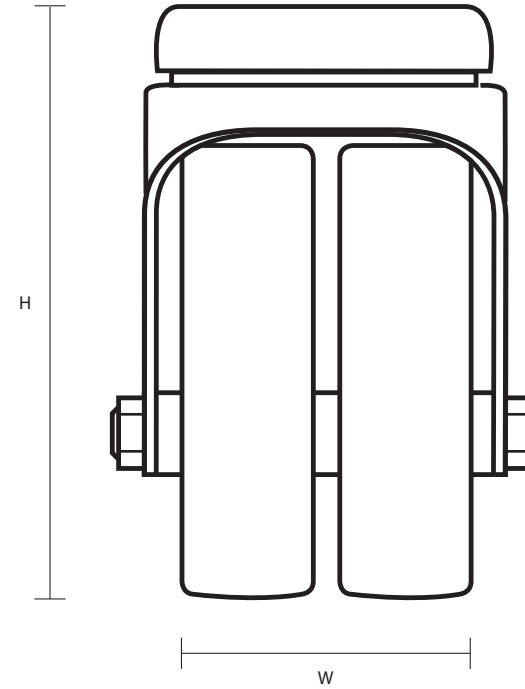

50-360-R/BH10 (50mm Light Duty Twin Wheel Castor Grey Rubber Wheel)

Castor Dimensions - Key		
D	Wheel Diameter	50mm
L	Plate Dimension Length (mm)	N/A
L1	Plate Dimension Width (mm)	N/A
C	Plate Hole Centers length (mm)	N/A
C1	Plate Hole Centers width (mm)	N/A
D1	Plate Hole Diameter (mm)	10mm
H	Total Castor Height	72mm
W	Tread Width (mm)	38mm
R	Swivel Radius (mm)	60mm