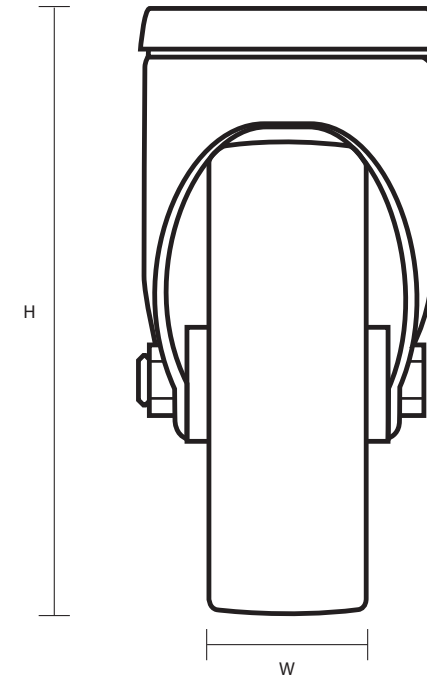

75-310-P/SWB (75mm Light Duty Bolt Hole Braked Castor Black Polypropylene Wheel)

Castor Dimensions - Key		
D	Wheel Diameter	75mm
L	Plate Dimension Length (mm)	N/A
L1	Plate Dimension Width (mm)	N/A
C	Plate Hole Centres length (mm)	N/A
C1	Plate Hole Centres width (mm)	N/A
D1	Plate Hole Diameter (mm)	10mm
H	Total Castor Height (mm)	101mm
W	Tread Width (mm)	22mm
R	Swivel Radius (mm)	100mm