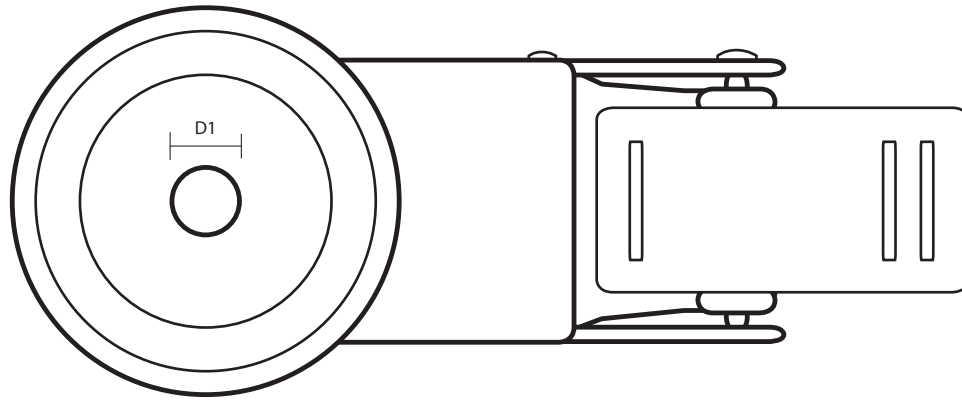

75-310-P/SWB (75mm Light Duty Bolt Hole Braked Castor Black Polypropylene Wheel)

Castor Dimensions - Key		
D	Wheel Diameter	75mm
L	Plate Dimension Length (mm)	N/A
L1	Plate Dimension Width (mm)	N/A
C	Plate Hole Centres length (mm)	N/A
C1	Plate Hole Centres width (mm)	N/A
D1	Plate Hole Diameter (mm)	10mm
H	Total Castor Height (mm)	101mm
W	Tread Width (mm)	22mm
R	Swivel Radius (mm)	100mm