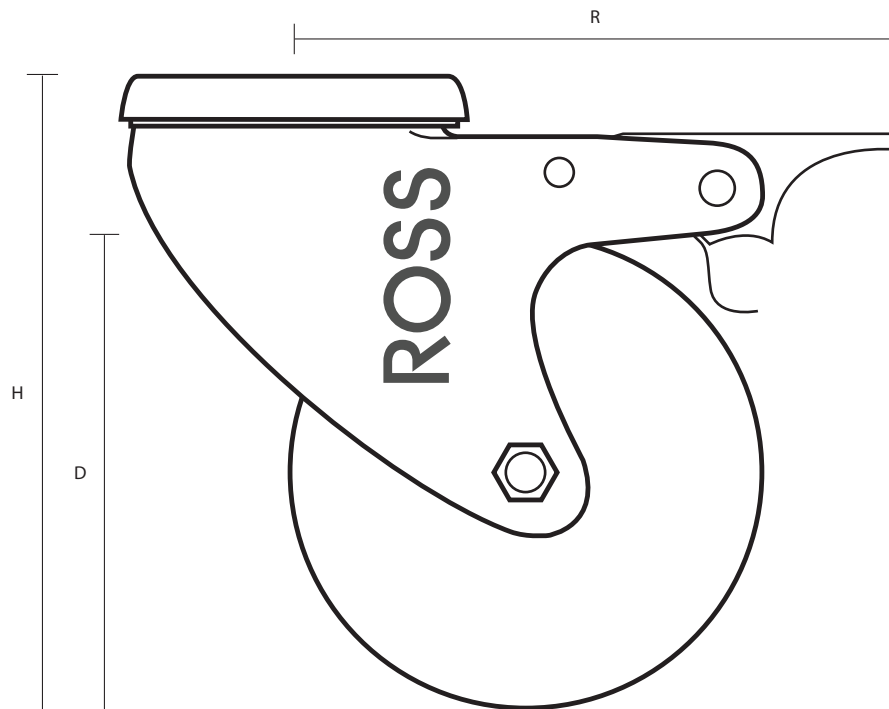

75-310-P/SWB (75mm Light Duty Bolt Hole Braked Castor Black Polypropylene Wheel)

Castor Dimensions - Key		
D	Wheel Diameter	75mm
L	Plate Dimension Length (mm)	N/A
L1	Plate Dimension Width (mm)	N/A
C	Plate Hole Centres length (mm)	N/A
C1	Plate Hole Centres width (mm)	N/A
D1	Plate Hole Diameter (mm)	10mm
H	Total Castor Height (mm)	101mm
W	Tread Width (mm)	22mm
R	Swivel Radius (mm)	100mm