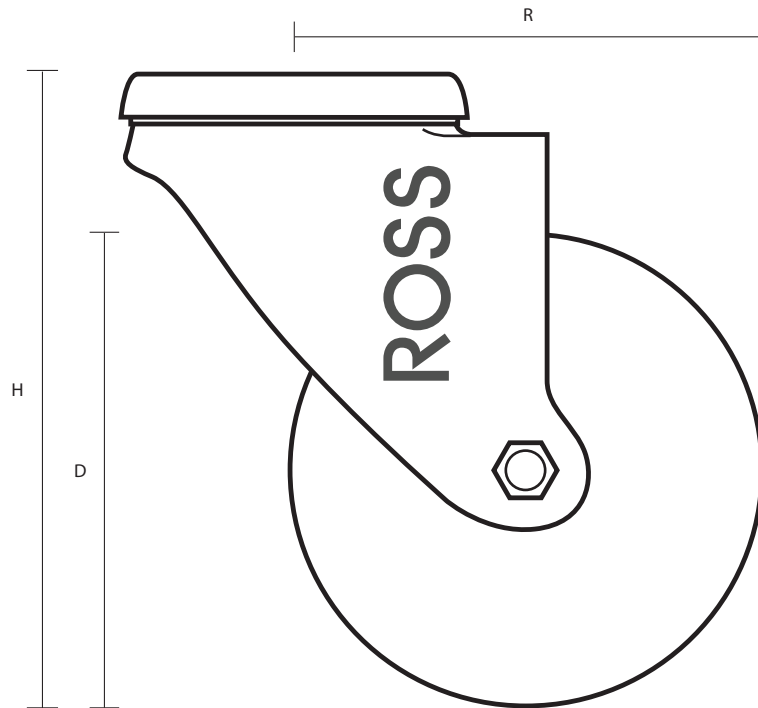

75-310-P (75mm Light Duty Bolt Hole Castor Black Polypropylene Wheel)

Castor Dimensions - Key		
D	Wheel Diameter	75mm
L	Plate Dimension Length (mm)	N/A
L1	Plate Dimension Width (mm)	N/A
C	Plate Hole Centres length (mm)	N/A
C1	Plate Hole Centres width (mm)	N/A
D1	Plate Hole Diameter (mm)	10mm
H	Total Castor Height (mm)	101mm
W	Tread Width (mm)	22mm
R	Swivel Radius (mm)	68mm