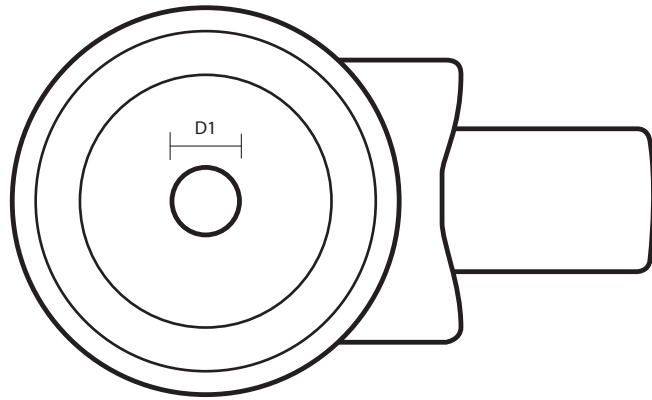

75-310-P (75mm Light Duty Bolt Hole Castor Black Polypropylene Wheel)

Castor Dimensions - Key		
D	Wheel Diameter	75mm
L	Plate Dimension Length (mm)	N/A
L1	Plate Dimension Width (mm)	N/A
C	Plate Hole Centres length (mm)	N/A
C1	Plate Hole Centres width (mm)	N/A
D1	Plate Hole Diameter (mm)	10mm
H	Total Castor Height (mm)	101mm
W	Tread Width (mm)	22mm
R	Swivel Radius (mm)	68mm