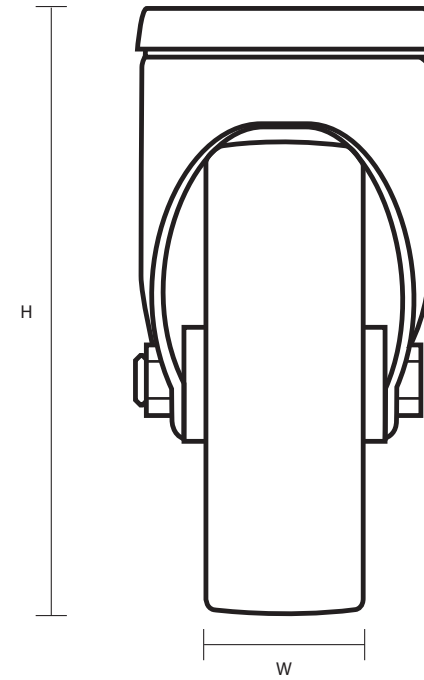

75-310-P (75mm Light Duty Bolt Hole Castor Black Polypropylene Wheel)

Castor Dimensions - Key		
D	Wheel Diameter	75mm
L	Plate Dimension Length (mm)	N/A
L1	Plate Dimension Width (mm)	N/A
C	Plate Hole Centres length (mm)	N/A
C1	Plate Hole Centres width (mm)	N/A
D1	Plate Hole Diameter (mm)	10mm
H	Total Castor Height (mm)	101mm
W	Tread Width (mm)	22mm
R	Swivel Radius (mm)	68mm