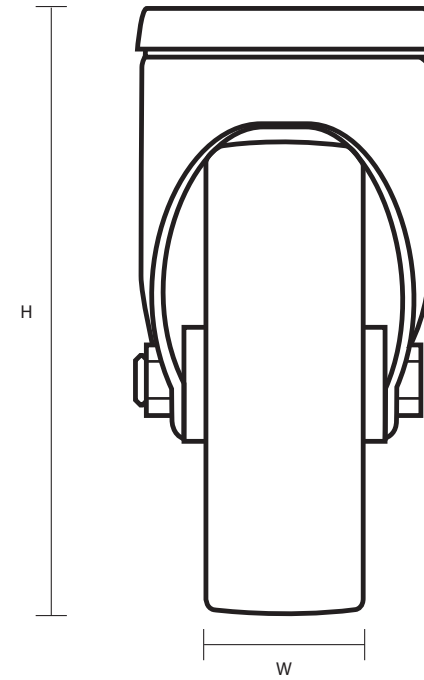

75-310-R/SWB (75mm Light Duty Bolt Hole Braked Castor Grey Rubber Wheel)

Castor Dimensions - Key

D	Wheel Diameter	75mm
L	Plate Dimension Length (mm)	N/A
L1	Plate Dimension Width (mm)	N/A
C	Plate Hole Centres length (mm)	N/A
C1	Plate Hole Centres width (mm)	N/A
D1	Plate Hole Diameter (mm)	10mm
H	Total Castor Height (mm)	101mm
W	Tread Width (mm)	23mm
R	Swivel Radius (mm)	100mm