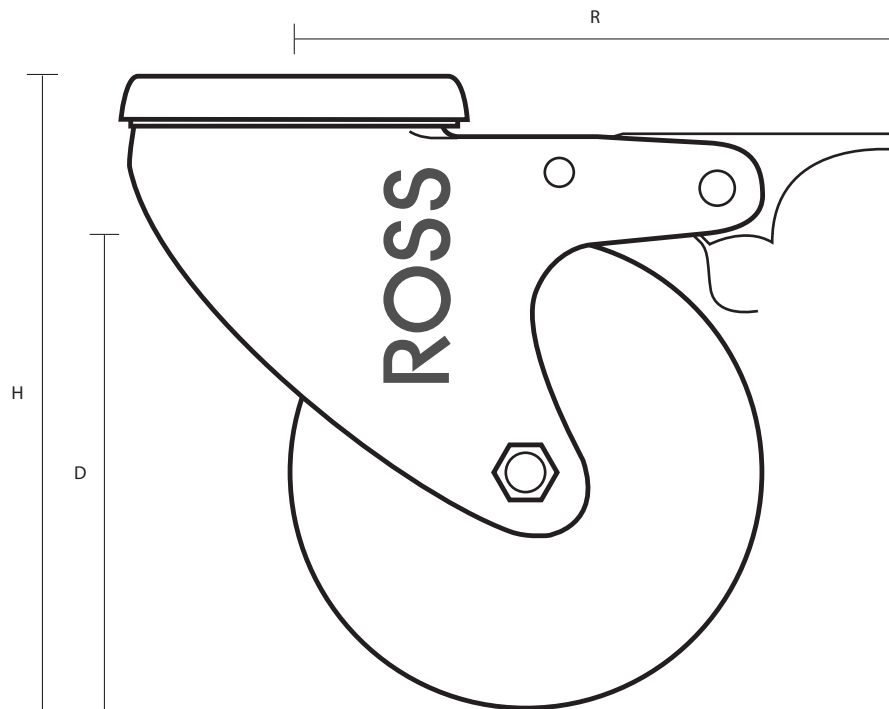

75-310-R/SWB (75mm Light Duty Bolt Hole Braked Castor Grey Rubber Wheel)

Castor Dimensions - Key

D	Wheel Diameter	75mm
L	Plate Dimension Length (mm)	N/A
L1	Plate Dimension Width (mm)	N/A
C	Plate Hole Centres length (mm)	N/A
C1	Plate Hole Centres width (mm)	N/A
D1	Plate Hole Diameter (mm)	10mm
H	Total Castor Height (mm)	101mm
W	Tread Width (mm)	23mm
R	Swivel Radius (mm)	100mm