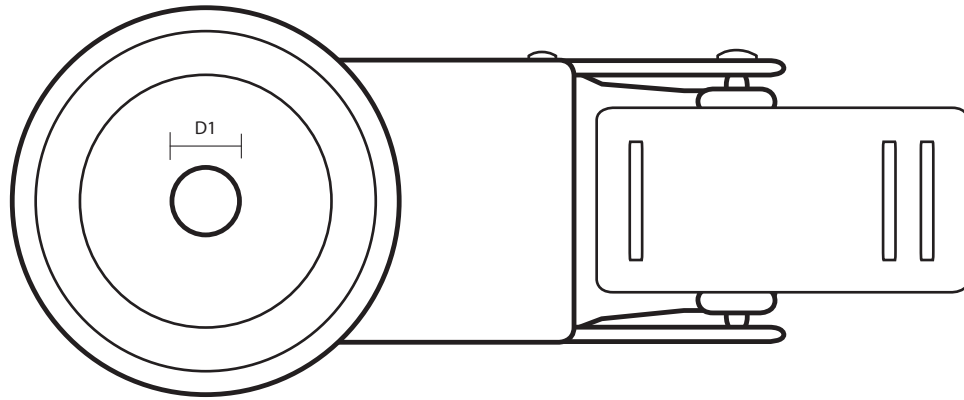

75-310-R/SWB (75mm Light Duty Bolt Hole Braked Castor Grey Rubber Wheel)

Castor Dimensions - Key

D	Wheel Diameter	75mm
L	Plate Dimension Length (mm)	N/A
L1	Plate Dimension Width (mm)	N/A
C	Plate Hole Centres length (mm)	N/A
C1	Plate Hole Centres width (mm)	N/A
D1	Plate Hole Diameter (mm)	10mm
H	Total Castor Height (mm)	101mm
W	Tread Width (mm)	23mm
R	Swivel Radius (mm)	100mm