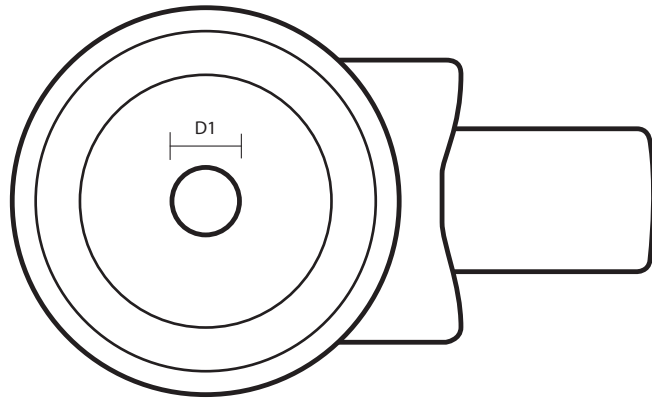

75-310-R (75mm Light Duty Bolt Hole Castor Grey Rubber Wheel)

Castor Dimensions - Key		
D	Wheel Diameter	75mm
L	Plate Dimension Length (mm)	N/A
L1	Plate Dimension Width (mm)	N/A
C	Plate Hole Centres length (mm)	N/A
C1	Plate Hole Centres width (mm)	N/A
D1	Plate Hole Diameter (mm)	10mm
H	Total Castor Height (mm)	101mm
W	Tread Width (mm)	23mm
R	Swivel Radius (mm)	68mm