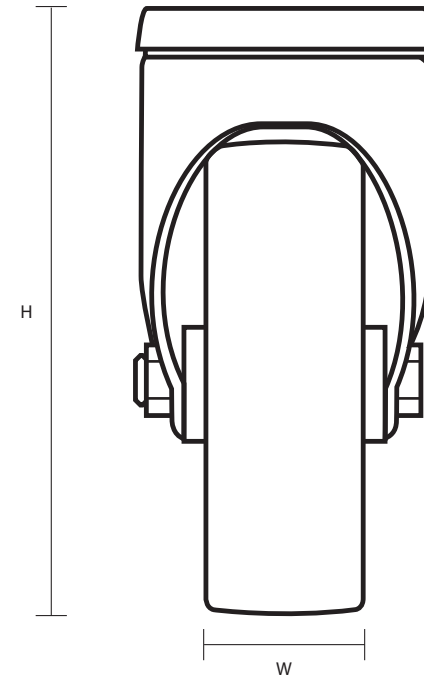

75-310-R (75mm Light Duty Bolt Hole Castor Grey Rubber Wheel)

Castor Dimensions - Key		
D	Wheel Diameter	75mm
L	Plate Dimension Length (mm)	N/A
L1	Plate Dimension Width (mm)	N/A
C	Plate Hole Centres length (mm)	N/A
C1	Plate Hole Centres width (mm)	N/A
D1	Plate Hole Diameter (mm)	10mm
H	Total Castor Height (mm)	101mm
W	Tread Width (mm)	23mm
R	Swivel Radius (mm)	68mm