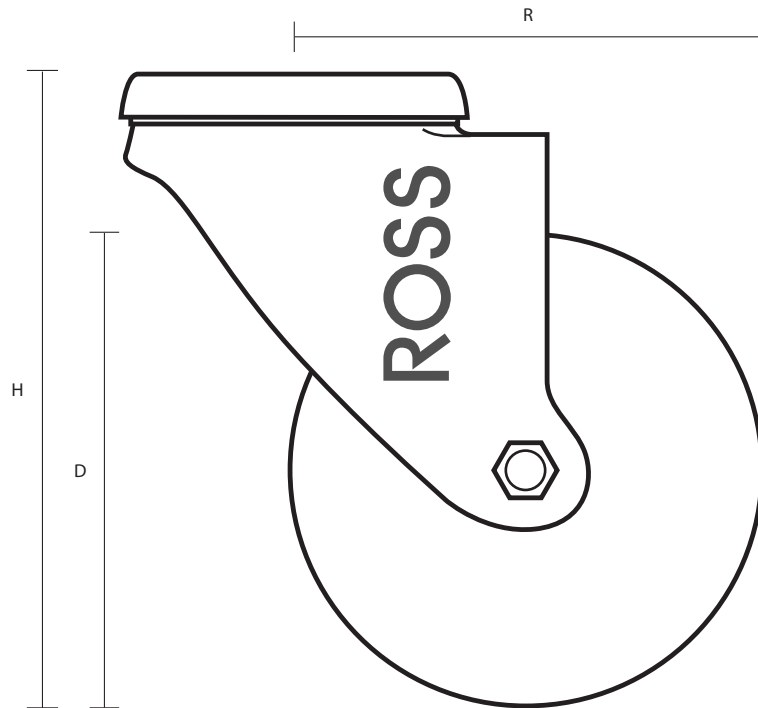

75-310-R (75mm Light Duty Bolt Hole Castor Grey Rubber Wheel)

Castor Dimensions - Key		
D	Wheel Diameter	75mm
L	Plate Dimension Length (mm)	N/A
L1	Plate Dimension Width (mm)	N/A
C	Plate Hole Centres length (mm)	N/A
C1	Plate Hole Centres width (mm)	N/A
D1	Plate Hole Diameter (mm)	10mm
H	Total Castor Height (mm)	101mm
W	Tread Width (mm)	23mm
R	Swivel Radius (mm)	68mm