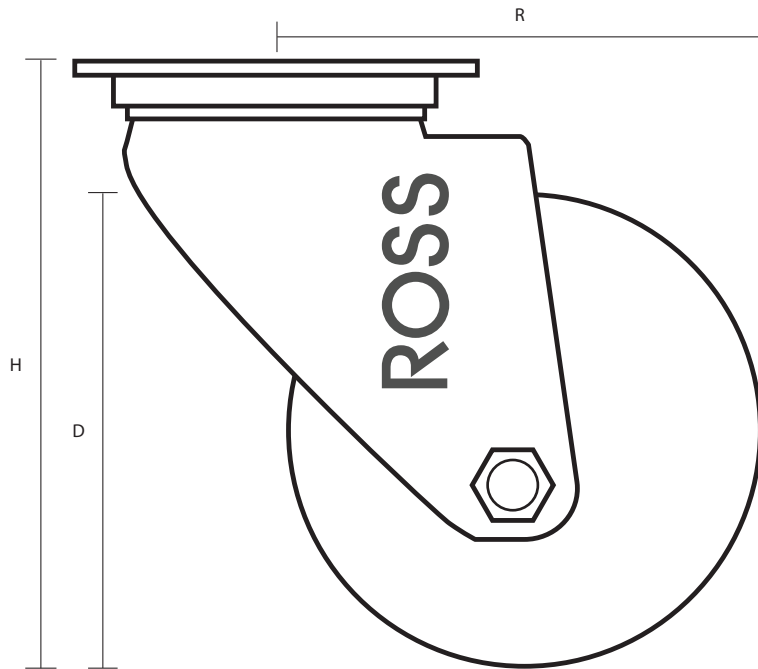

75-314-P (75mm Light Duty Swivel Top Plate Castor Black Polypropylene Wheel)

| Castor Dimensions - Key |                                |         |
|-------------------------|--------------------------------|---------|
| D                       | Wheel Diameter                 | 75mm    |
| L                       | Plate Dimension Length (mm)    | 60mm    |
| L1                      | Plate Dimension Width (mm)     | 60mm    |
| C                       | Plate Hole Centres length (mm) | 48/38mm |
| C1                      | Plate Hole Centres width (mm)  | 48/38mm |
| D1                      | Plate Hole Diameter (mm)       | 6mm     |
| H                       | Total Castor Height (mm)       | 101mm   |
| W                       | Tread Width (mm)               | 22mm    |
| R                       | Swivel Radius (mm)             | 68mm    |