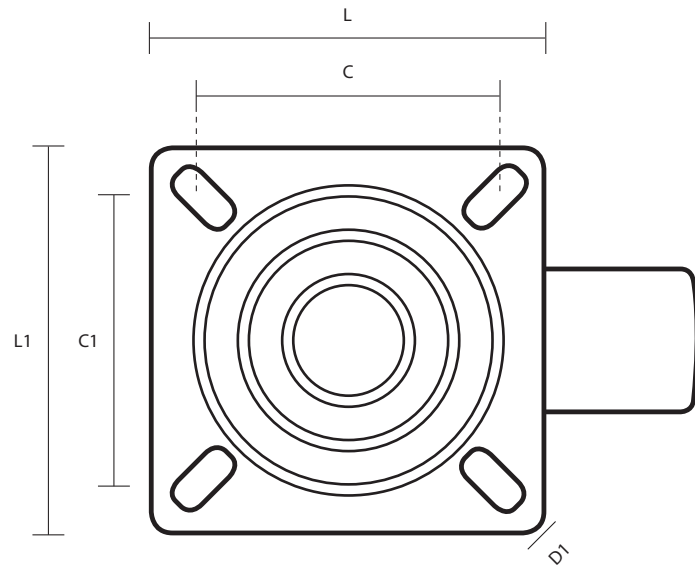

75-314-P (75mm Light Duty Swivel Top Plate Castor Black Polypropylene Wheel)

| Castor Dimensions - Key |                                |         |
|-------------------------|--------------------------------|---------|
| D                       | Wheel Diameter                 | 75mm    |
| L                       | Plate Dimension Length (mm)    | 60mm    |
| L1                      | Plate Dimension Width (mm)     | 60mm    |
| C                       | Plate Hole Centres length (mm) | 48/38mm |
| C1                      | Plate Hole Centres width (mm)  | 48/38mm |
| D1                      | Plate Hole Diameter (mm)       | 6mm     |
| H                       | Total Castor Height (mm)       | 101mm   |
| W                       | Tread Width (mm)               | 22mm    |
| R                       | Swivel Radius (mm)             | 68mm    |