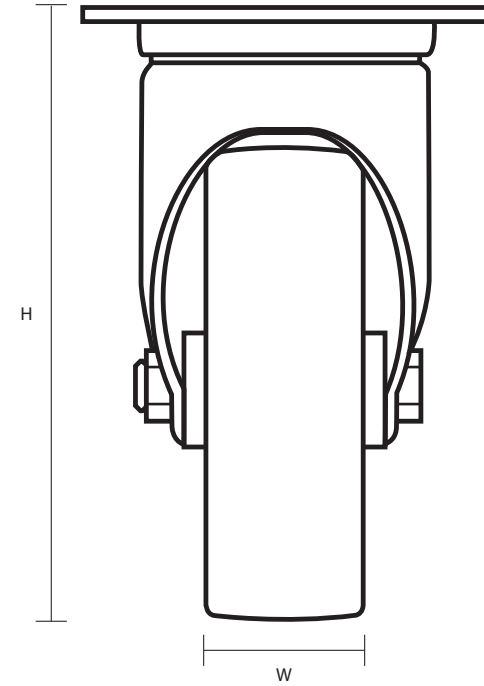

75-314-P (75mm Light Duty Swivel Top Plate Castor Black Polypropylene Wheel)

| Castor Dimensions - Key |                                |         |
|-------------------------|--------------------------------|---------|
| D                       | Wheel Diameter                 | 75mm    |
| L                       | Plate Dimension Length (mm)    | 60mm    |
| L1                      | Plate Dimension Width (mm)     | 60mm    |
| C                       | Plate Hole Centres length (mm) | 48/38mm |
| C1                      | Plate Hole Centres width (mm)  | 48/38mm |
| D1                      | Plate Hole Diameter (mm)       | 6mm     |
| H                       | Total Castor Height (mm)       | 101mm   |
| W                       | Tread Width (mm)               | 22mm    |
| R                       | Swivel Radius (mm)             | 68mm    |